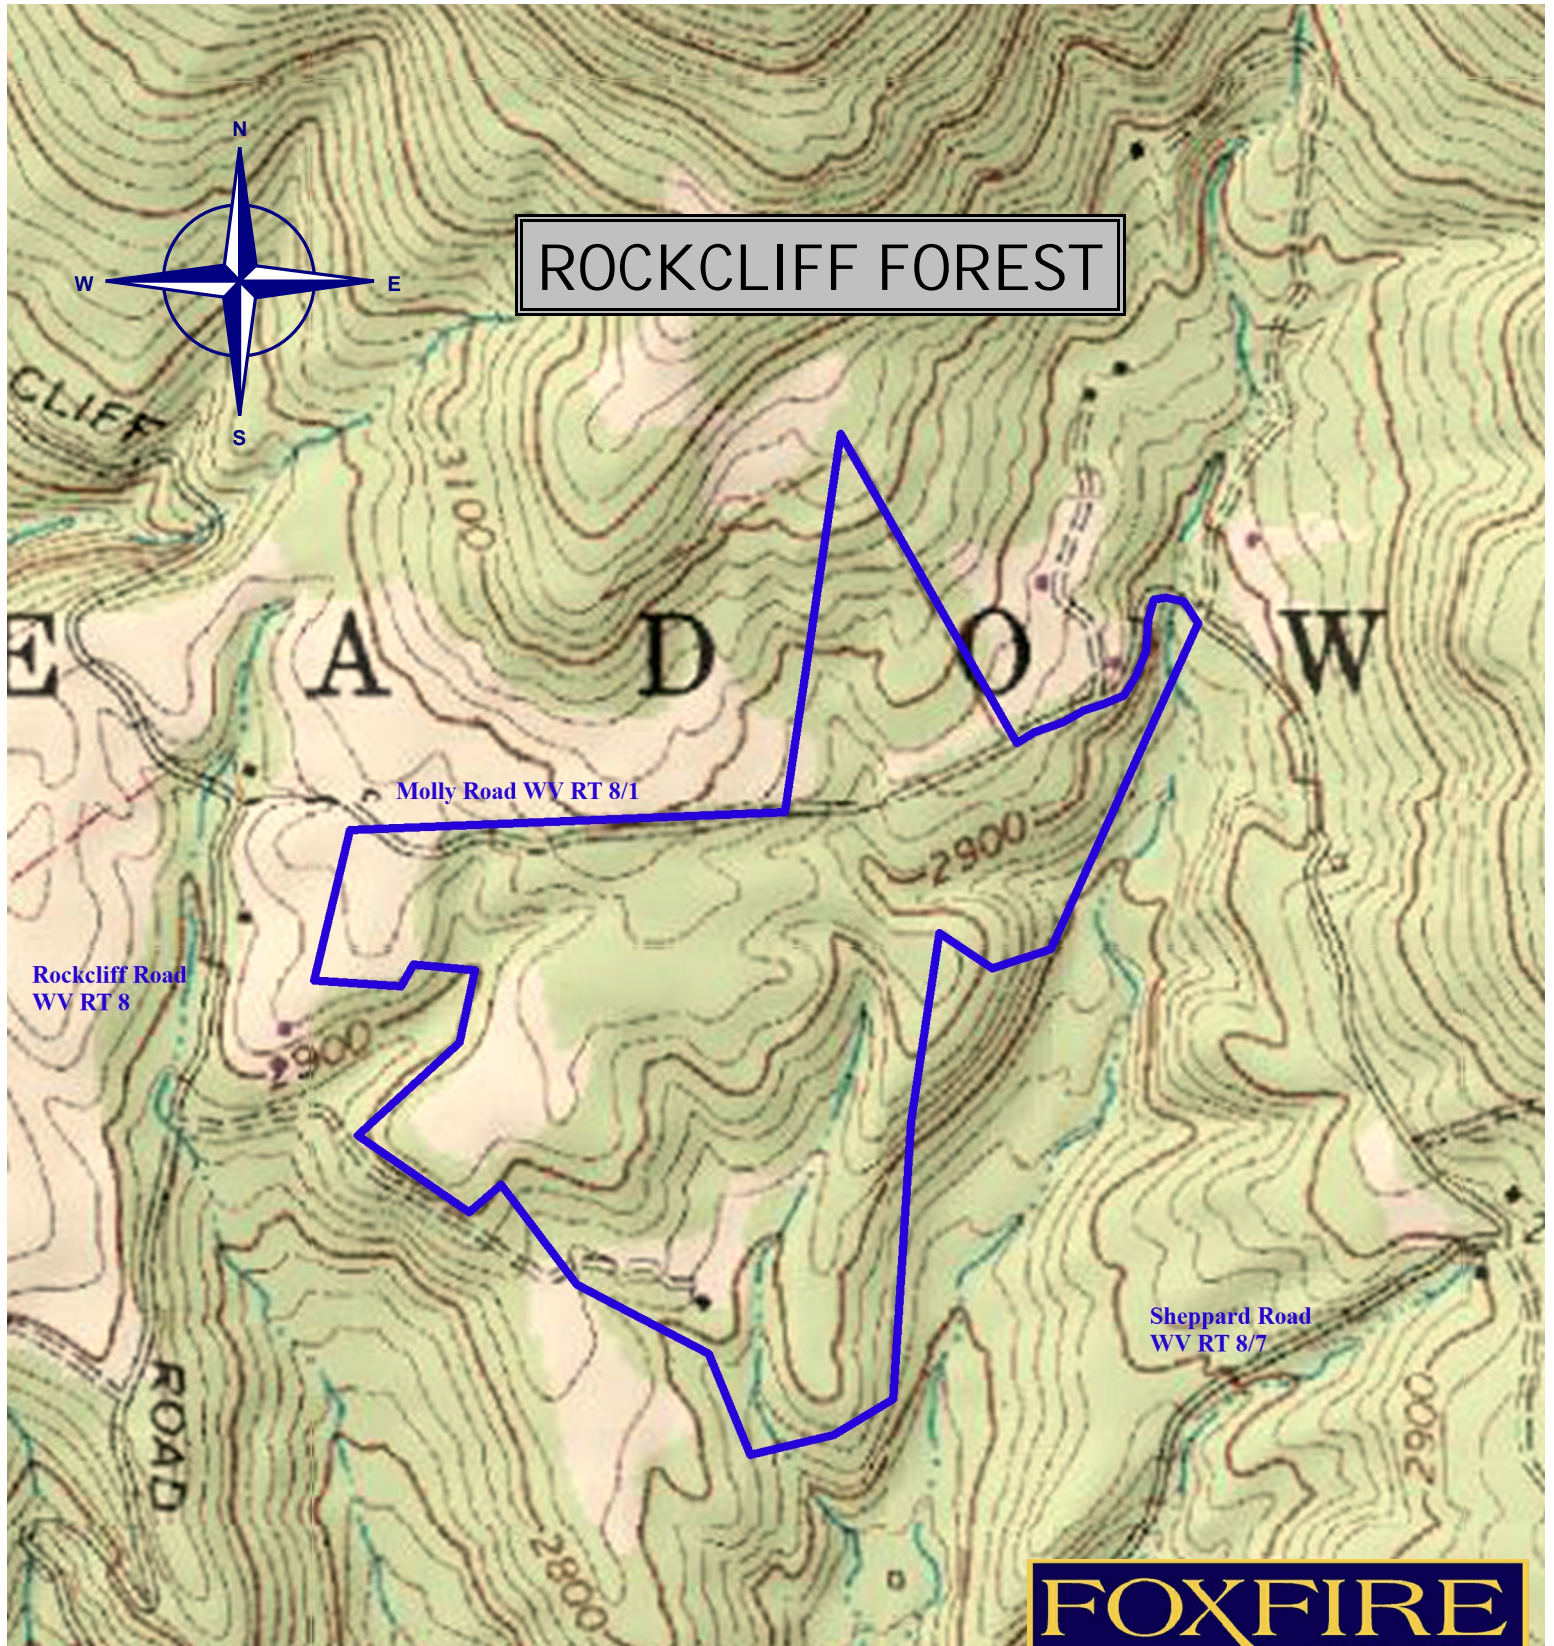

# ROCKCLIFF FOREST

**ROCKCLIFF FOREST**  
GREENBRIER COUNTY, WEST VIRGINIA  
ELEV. 2750' - 3125' +/-; LAT 37.953555N; LON 80.602226W  
(NAD83) This map is for general location purposes only.  
Consult a licensed surveyor for exact boundary and acreage information.