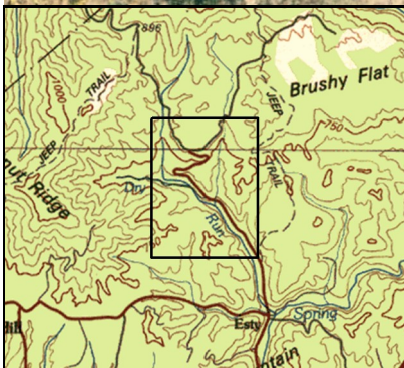

# DRY RUN FOREST

Leonard-Cordova Rd.  
WV RT 5

Brushy Flat Rd.  
WV RT 5/6

Leonard-Cordova Rd.  
WV RT 5

**DRY RUN FOREST**  
GREENBRIER COUNTY, WEST VIRGINIA  
ELEV. 2105' - 2680' +/-; LAT 38.032619N; LON 80.395629W  
(NAD83) This map is for general location purposes only.  
Consult a licensed surveyor for exact boundary and acreage  
information.