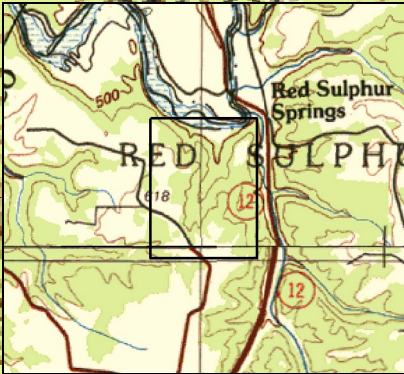

ADAIR RIDGE RETREAT

Adair Ridge Road
WV RT 31/1

FOXFIRE
REALTY

ADAIR RIDGE RETREAT
MONROE COUNTY, WEST VIRGINIA
ELEV. RANGE 1765' - 2023' +/-; Google Coordinates
LAT 37.508101(N); LON -80.774759(W) This map is for
general location purposes only. Consult a licensed surveyor
for exact boundary and acreage information.