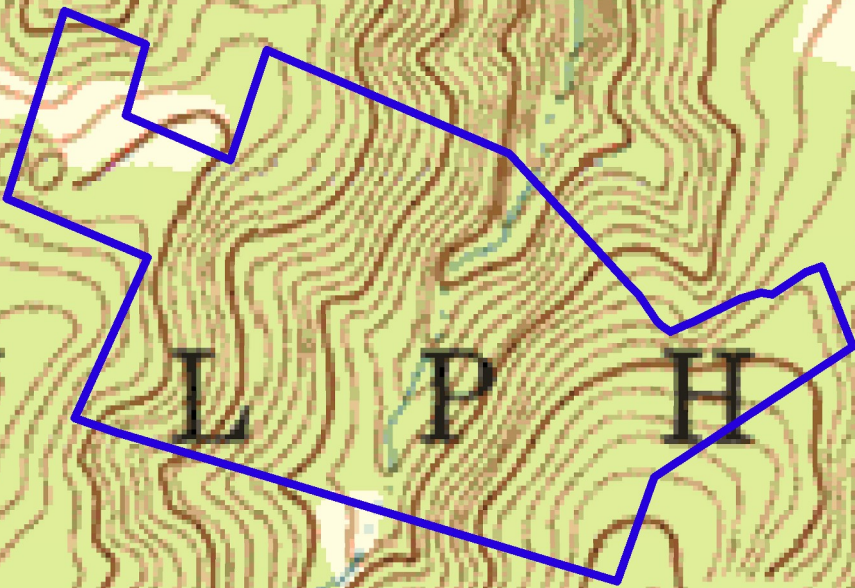

ADAIR RIDGE RETREAT

Adair Ridge Road
WV RT 31/1

FOXFIRE
REALTY

ADAIR RIDGE RETREAT
MONROE COUNTY, WEST VIRGINIA
ELEV. RANGE 1765' - 2023' +/-; Google Coordinates
LAT 37.508101(N); LON -80.774759(W) This map is for
general location purposes only. Consult a licensed surveyor
for exact boundary and acreage information.