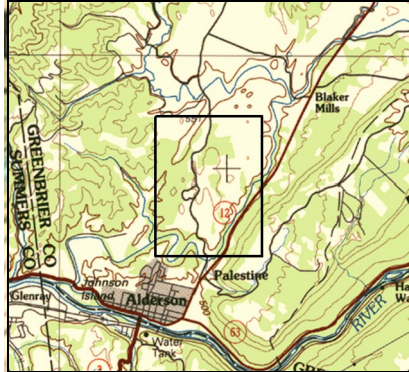

# HUFFMAN FARM

Blue Sulphur Springs Rd.  
WV RT 25

**FOXFIRE**  
REALTY

**HUFFMAN FARM**  
GREENBRIER COUNTY, WEST VIRGINIA  
ELEV. RANGE 1695' - 1868' +/-; Google Coordinates  
LAT 37.749075 (N); LON -80.630895 (W) This map is for  
general location purposes only. Consult a licensed surveyor  
for exact boundary and acreage information.