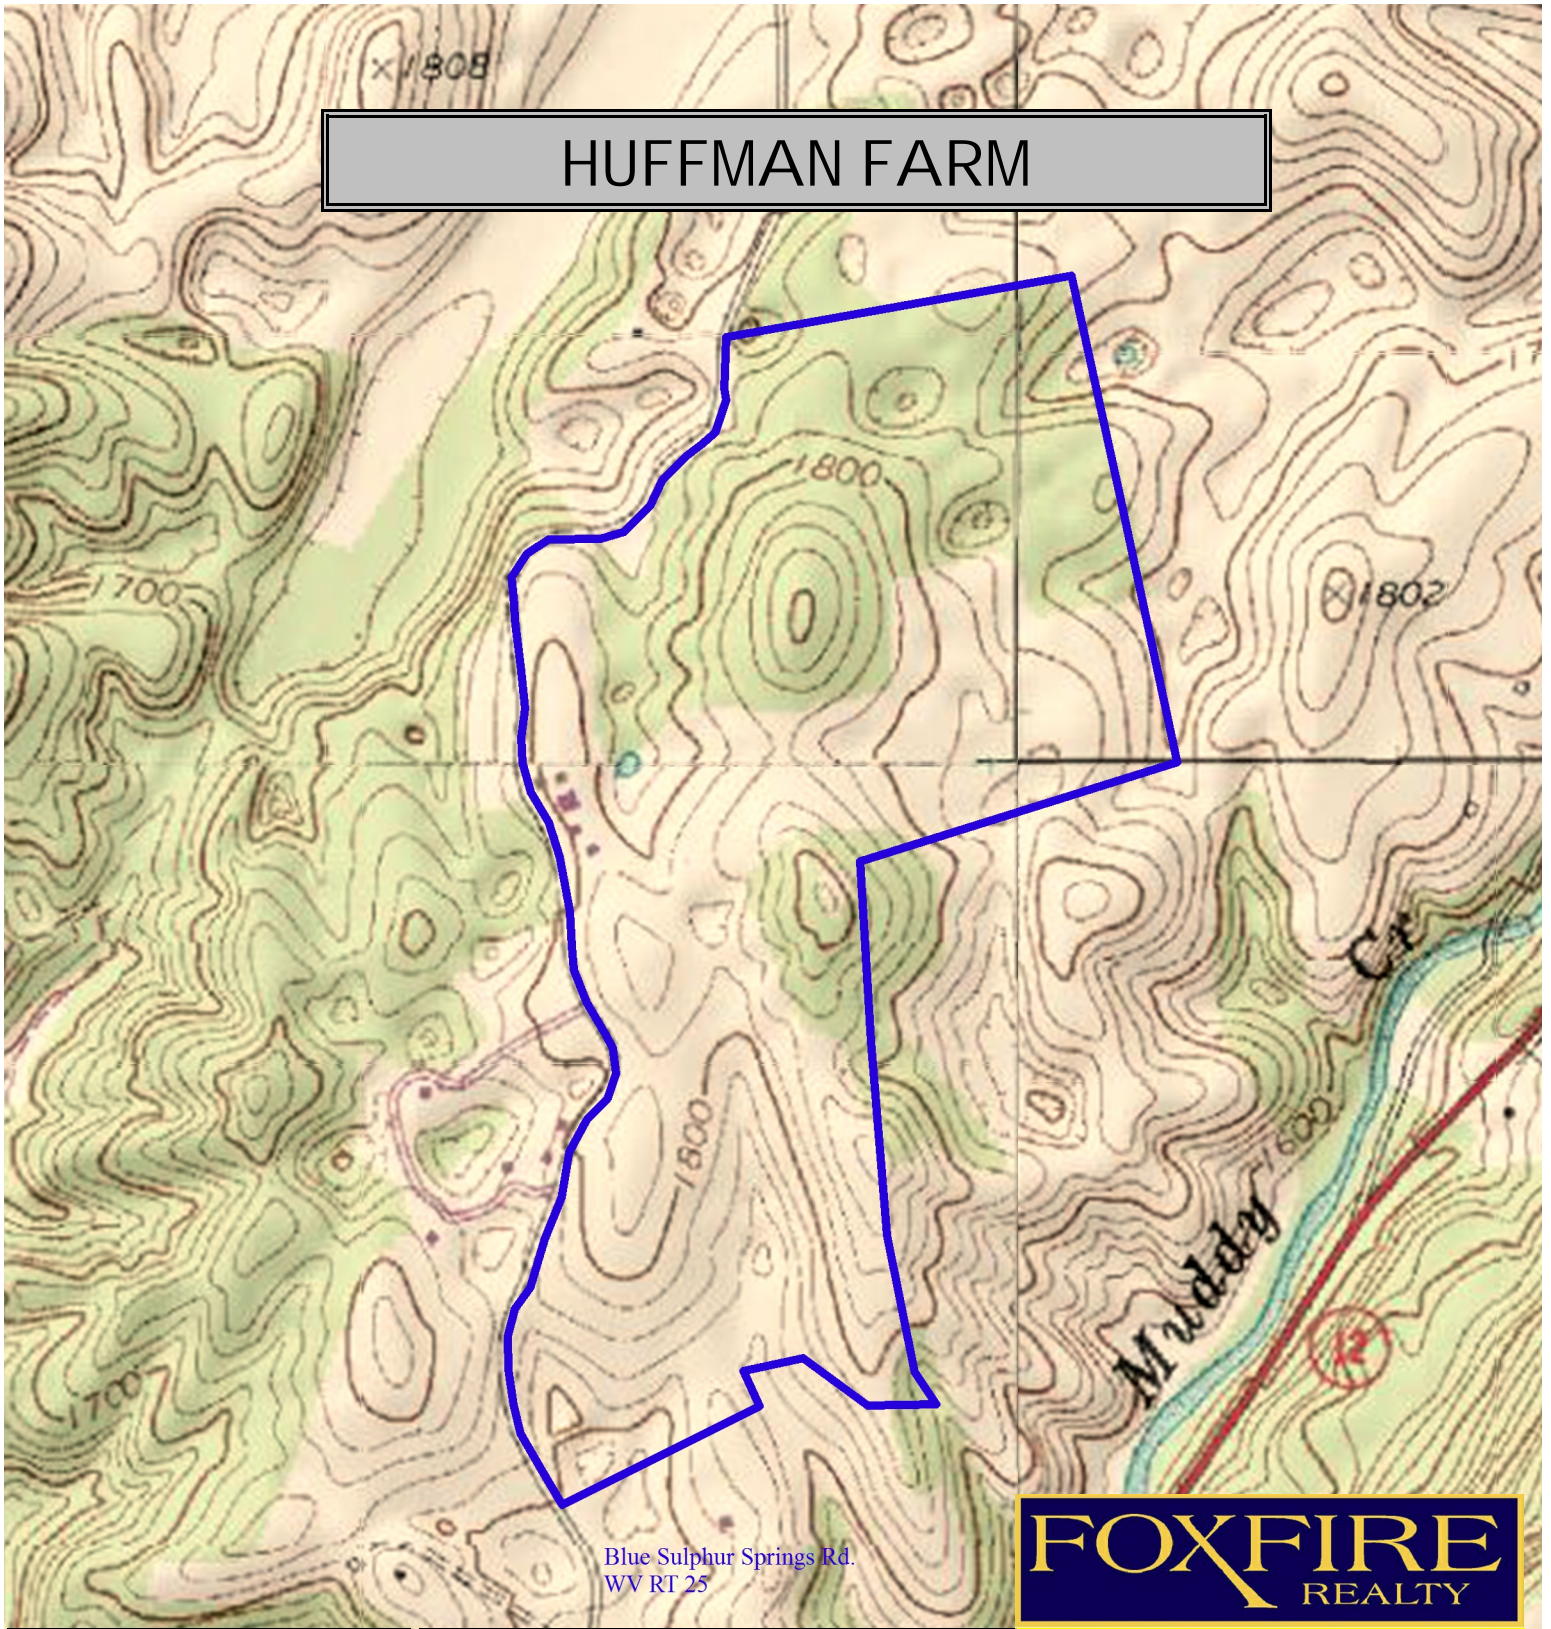

# HUFFMAN FARM

Blue Sulphur Springs Rd.  
WV RT 25

**FOXFIRE**  
REALTY

**HUFFMAN FARM**  
GREENBRIER COUNTY, WEST VIRGINIA  
ELEV. RANGE 1695' - 1868' +/-; Google Coordinates  
LAT 37.749075 (N); LON -80.630895 (W) This map is for  
general location purposes only. Consult a licensed surveyor  
for exact boundary and acreage information.