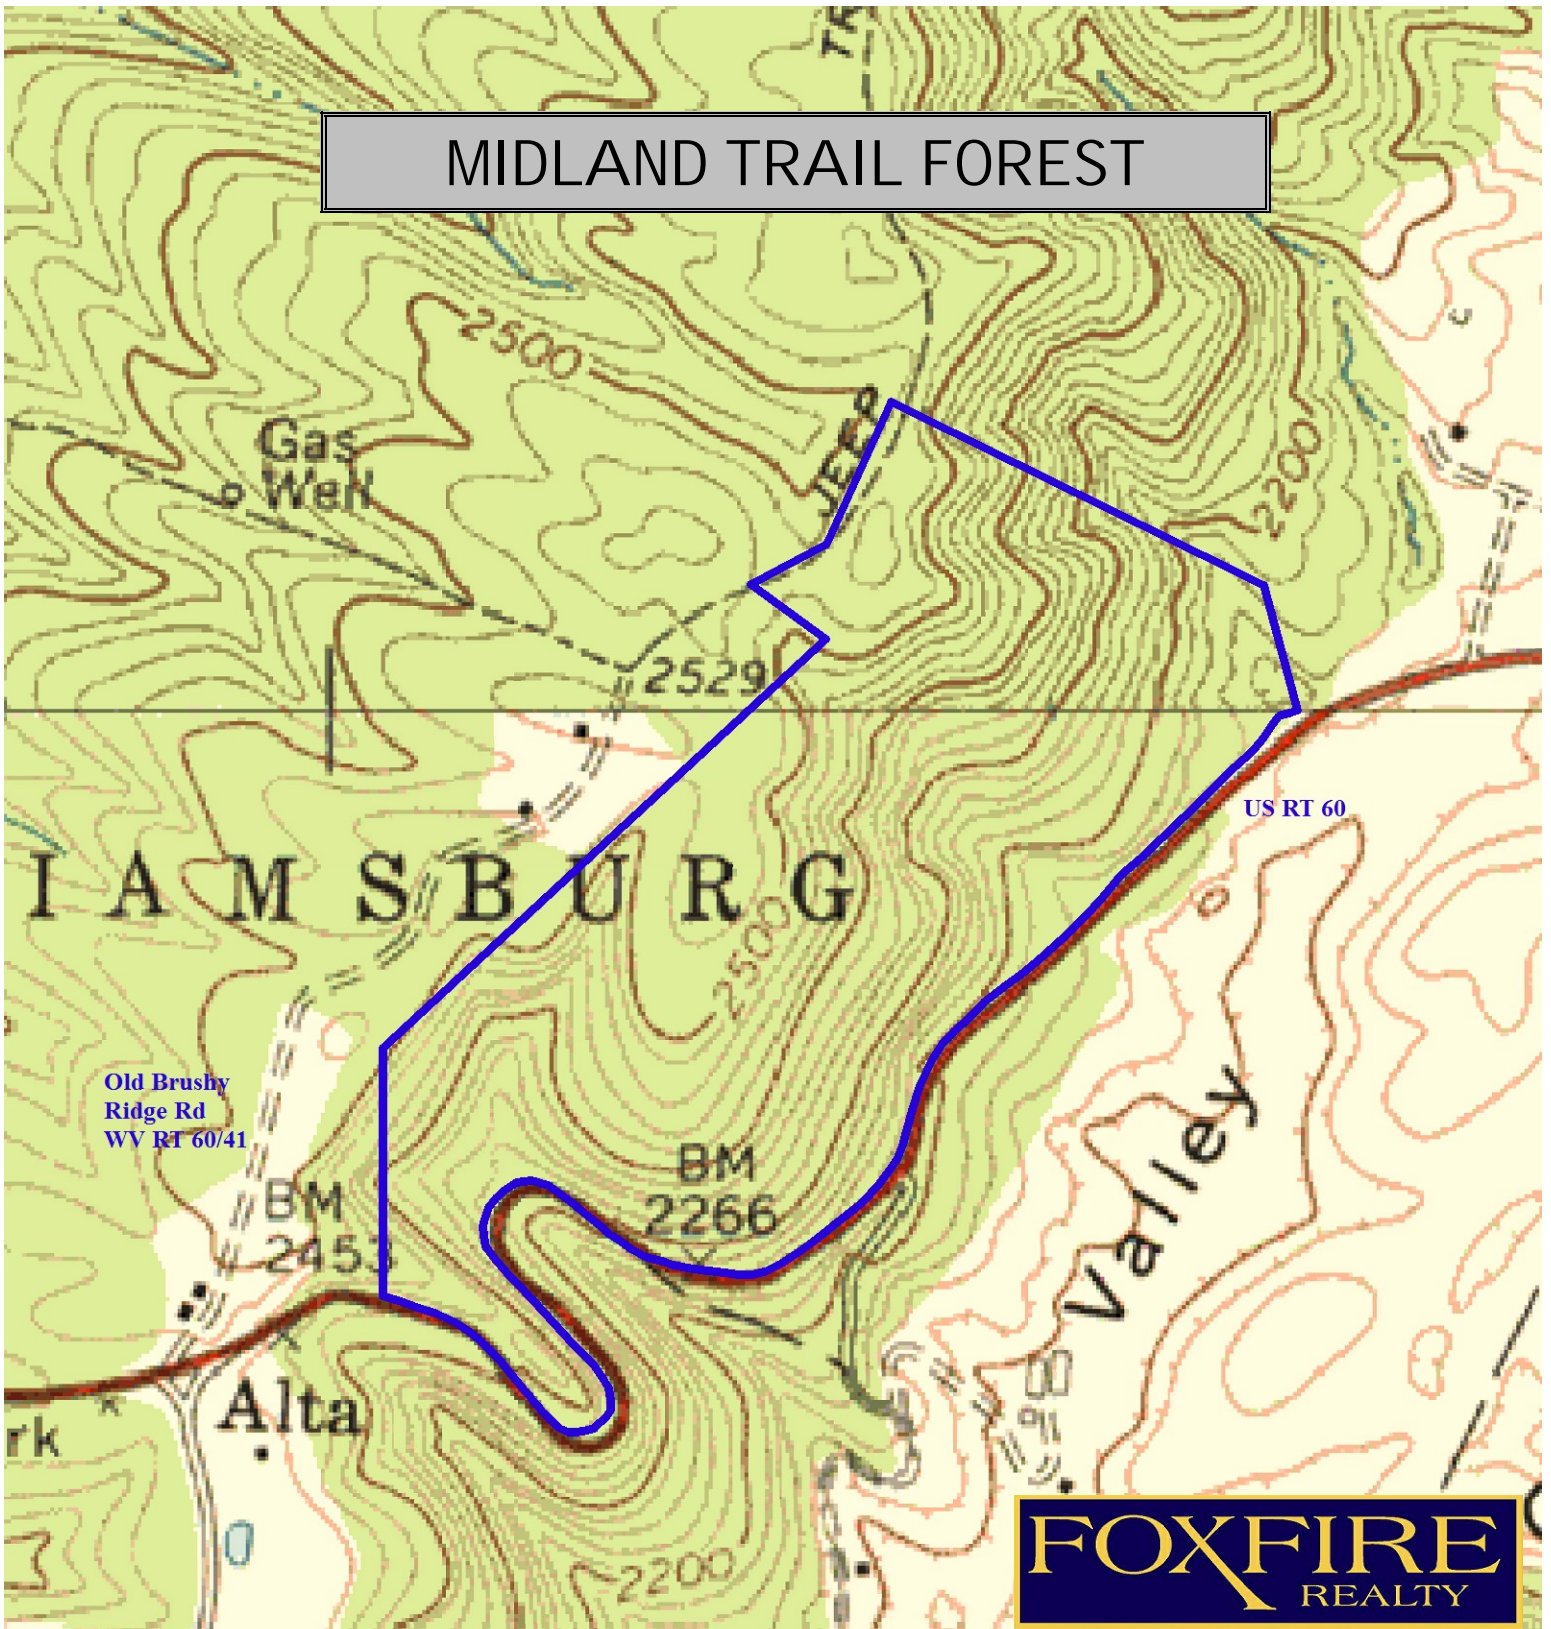

MIDLAND TRAIL FOREST

Old Brushy
Ridge Rd
WV RT 60/41

BM
2453

BM
2266

US RT 60

FOXFIRE
REALTY

MIDLAND TRAIL FOREST
Greenbrier County, West Virginia
ELEV. RANGE 2140' - 2530' +/-; Google Coordinates
LAT 37.8736938 (N), LON -80.5359711 (W);
This map is for general location purposes only. Consult a
licensed surveyor for exact boundary and acreage
information.