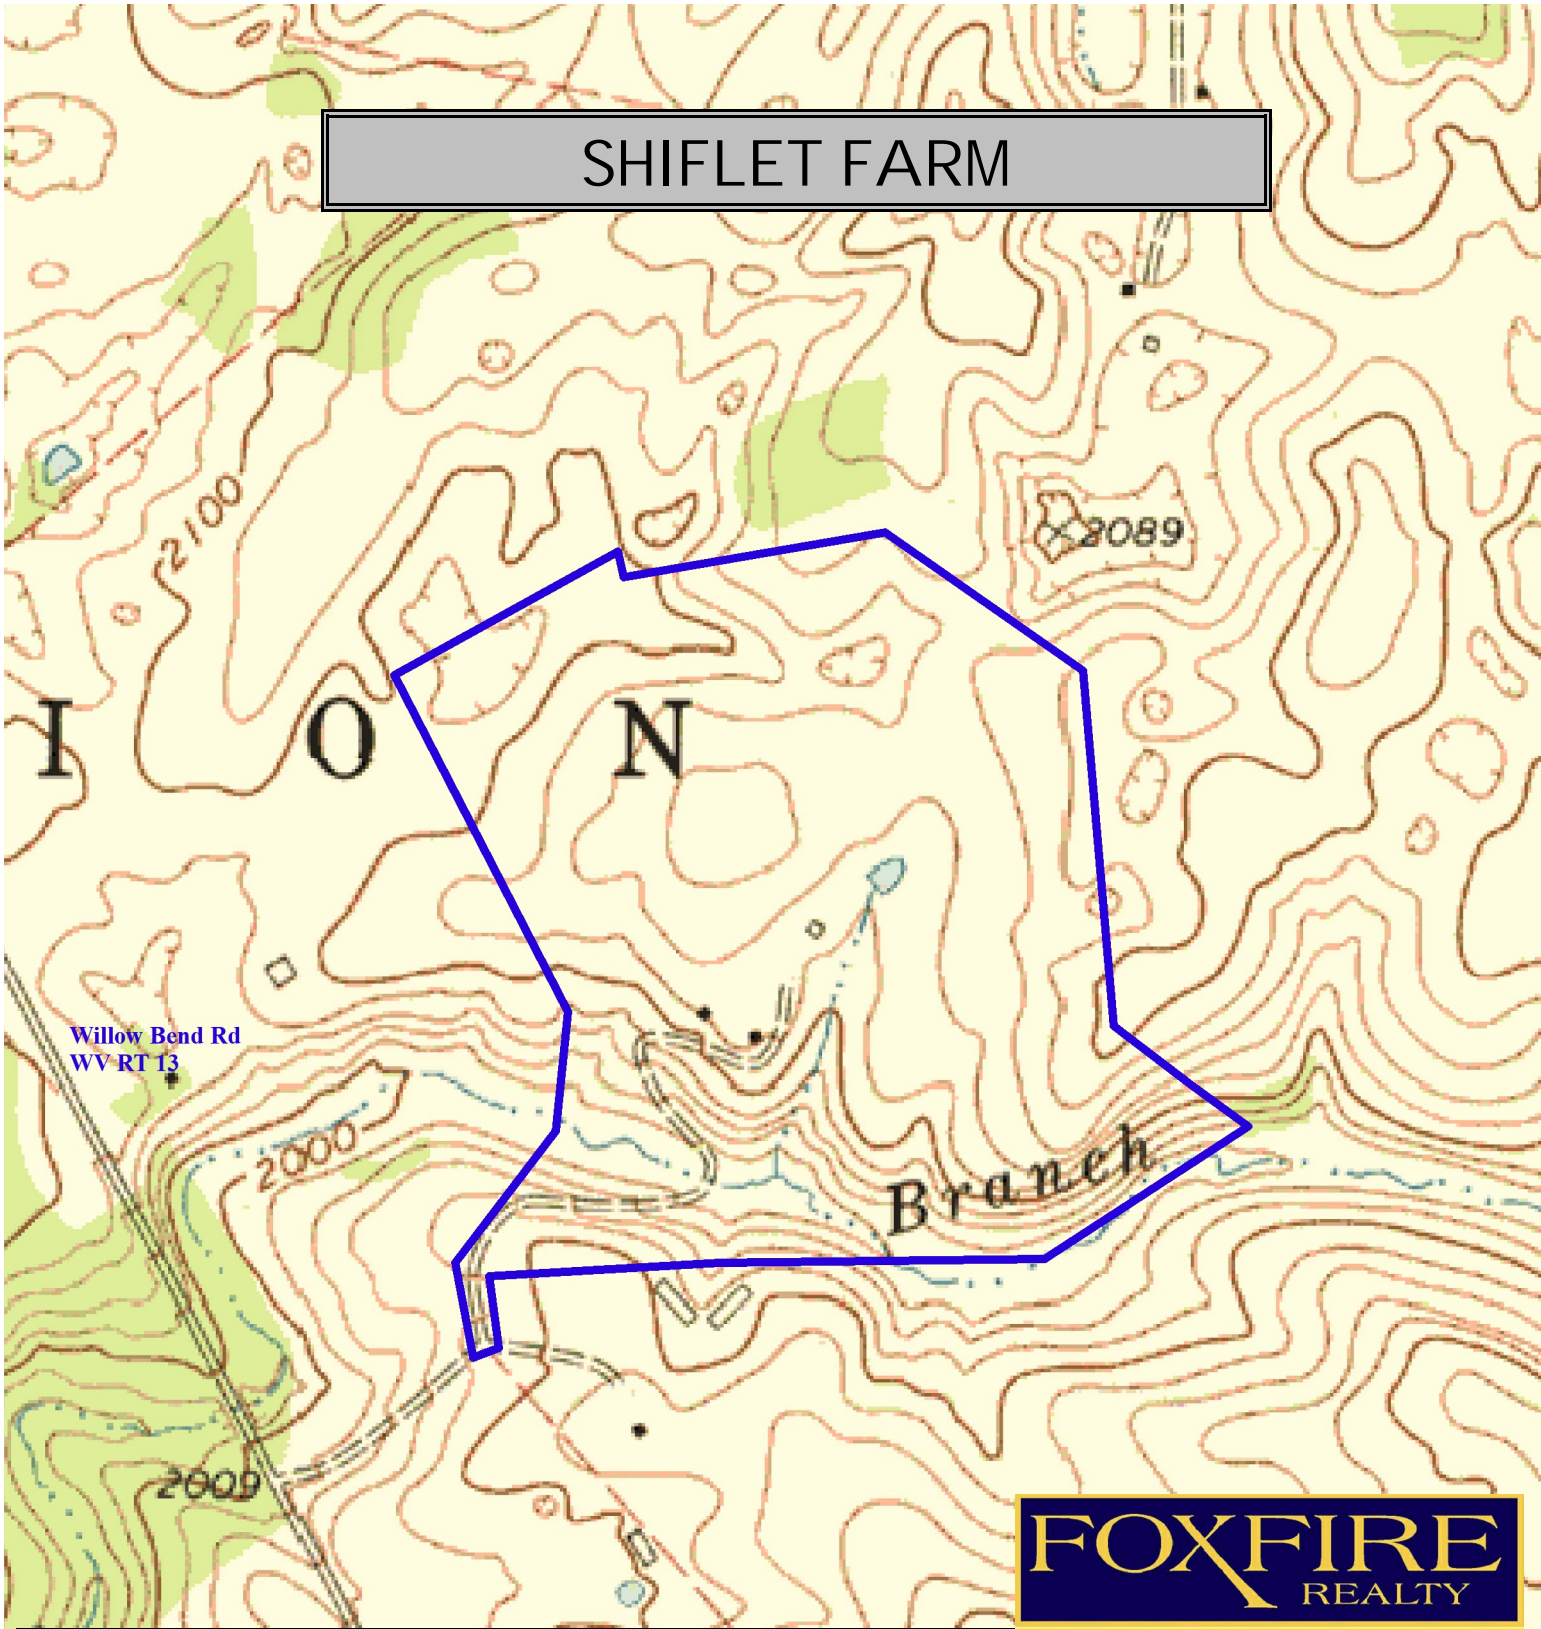

# SHIFLET FARM

**FOXFIRE**  
REALTY

**SHIFLET FARM**  
MONROE COUNTY, WEST VIRGINIA  
ELEVATION RANGE 2020' - 2154' +/-; Google Coordinates:  
LAT 37.575474 (N); LON -80.530980 (W) This map is for  
general location purposes only. Consult a licensed surveyor  
for exact boundary and acreage information.