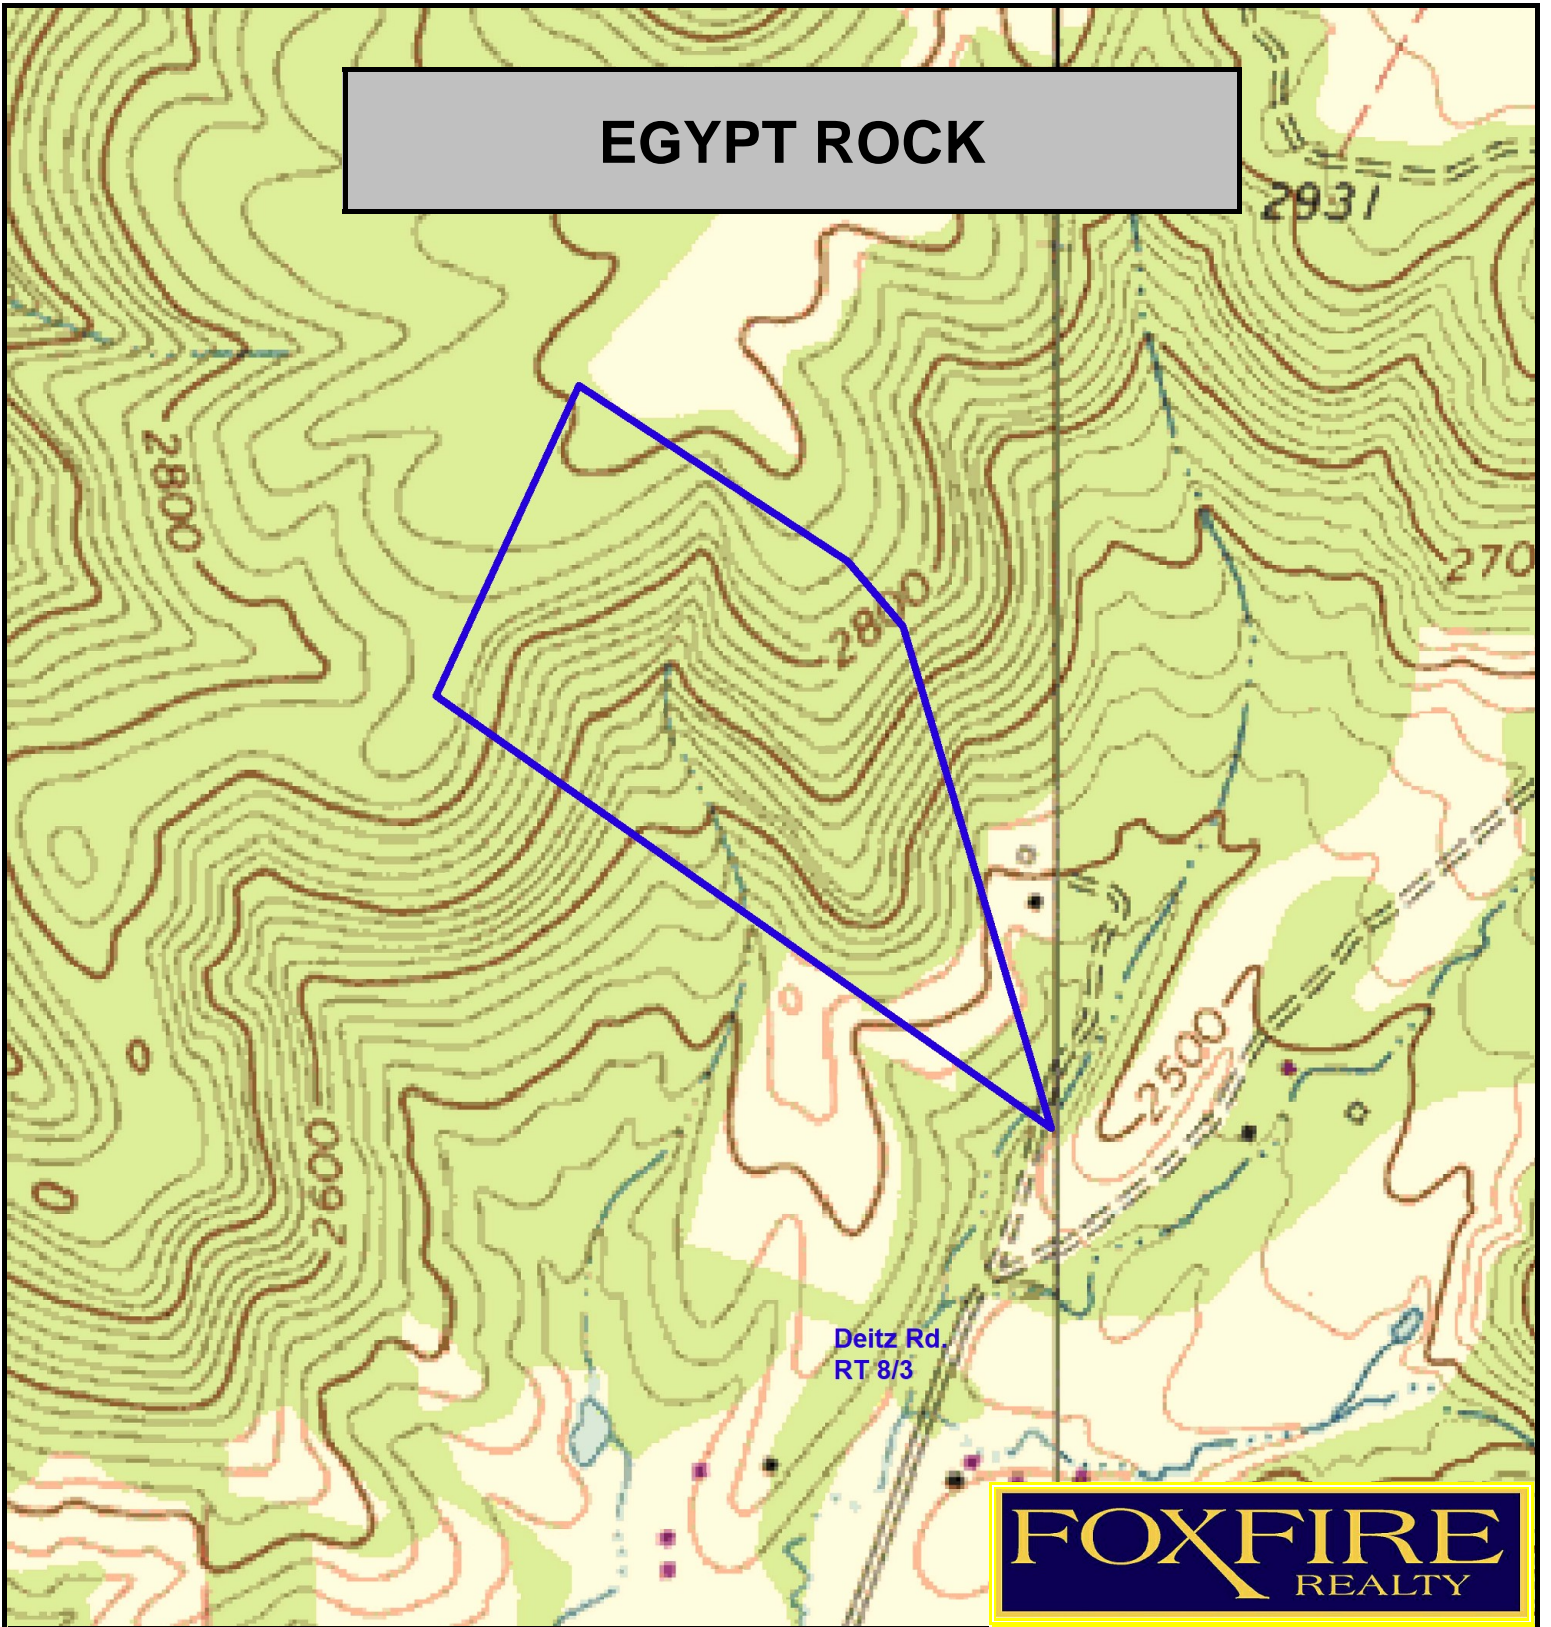

EGYPT ROCK

FOXFIRE
REALTY

EGYPT ROCK
Greenbrier County, West Virginia
Elevation Range: 2445' - 2900' +/-; Google Coordinates:
LAT 37.950539 (N), LON -80.625414 (W) This map is for
general location purposes. Consult a licensed surveyor
for exact boundary and acreage information.