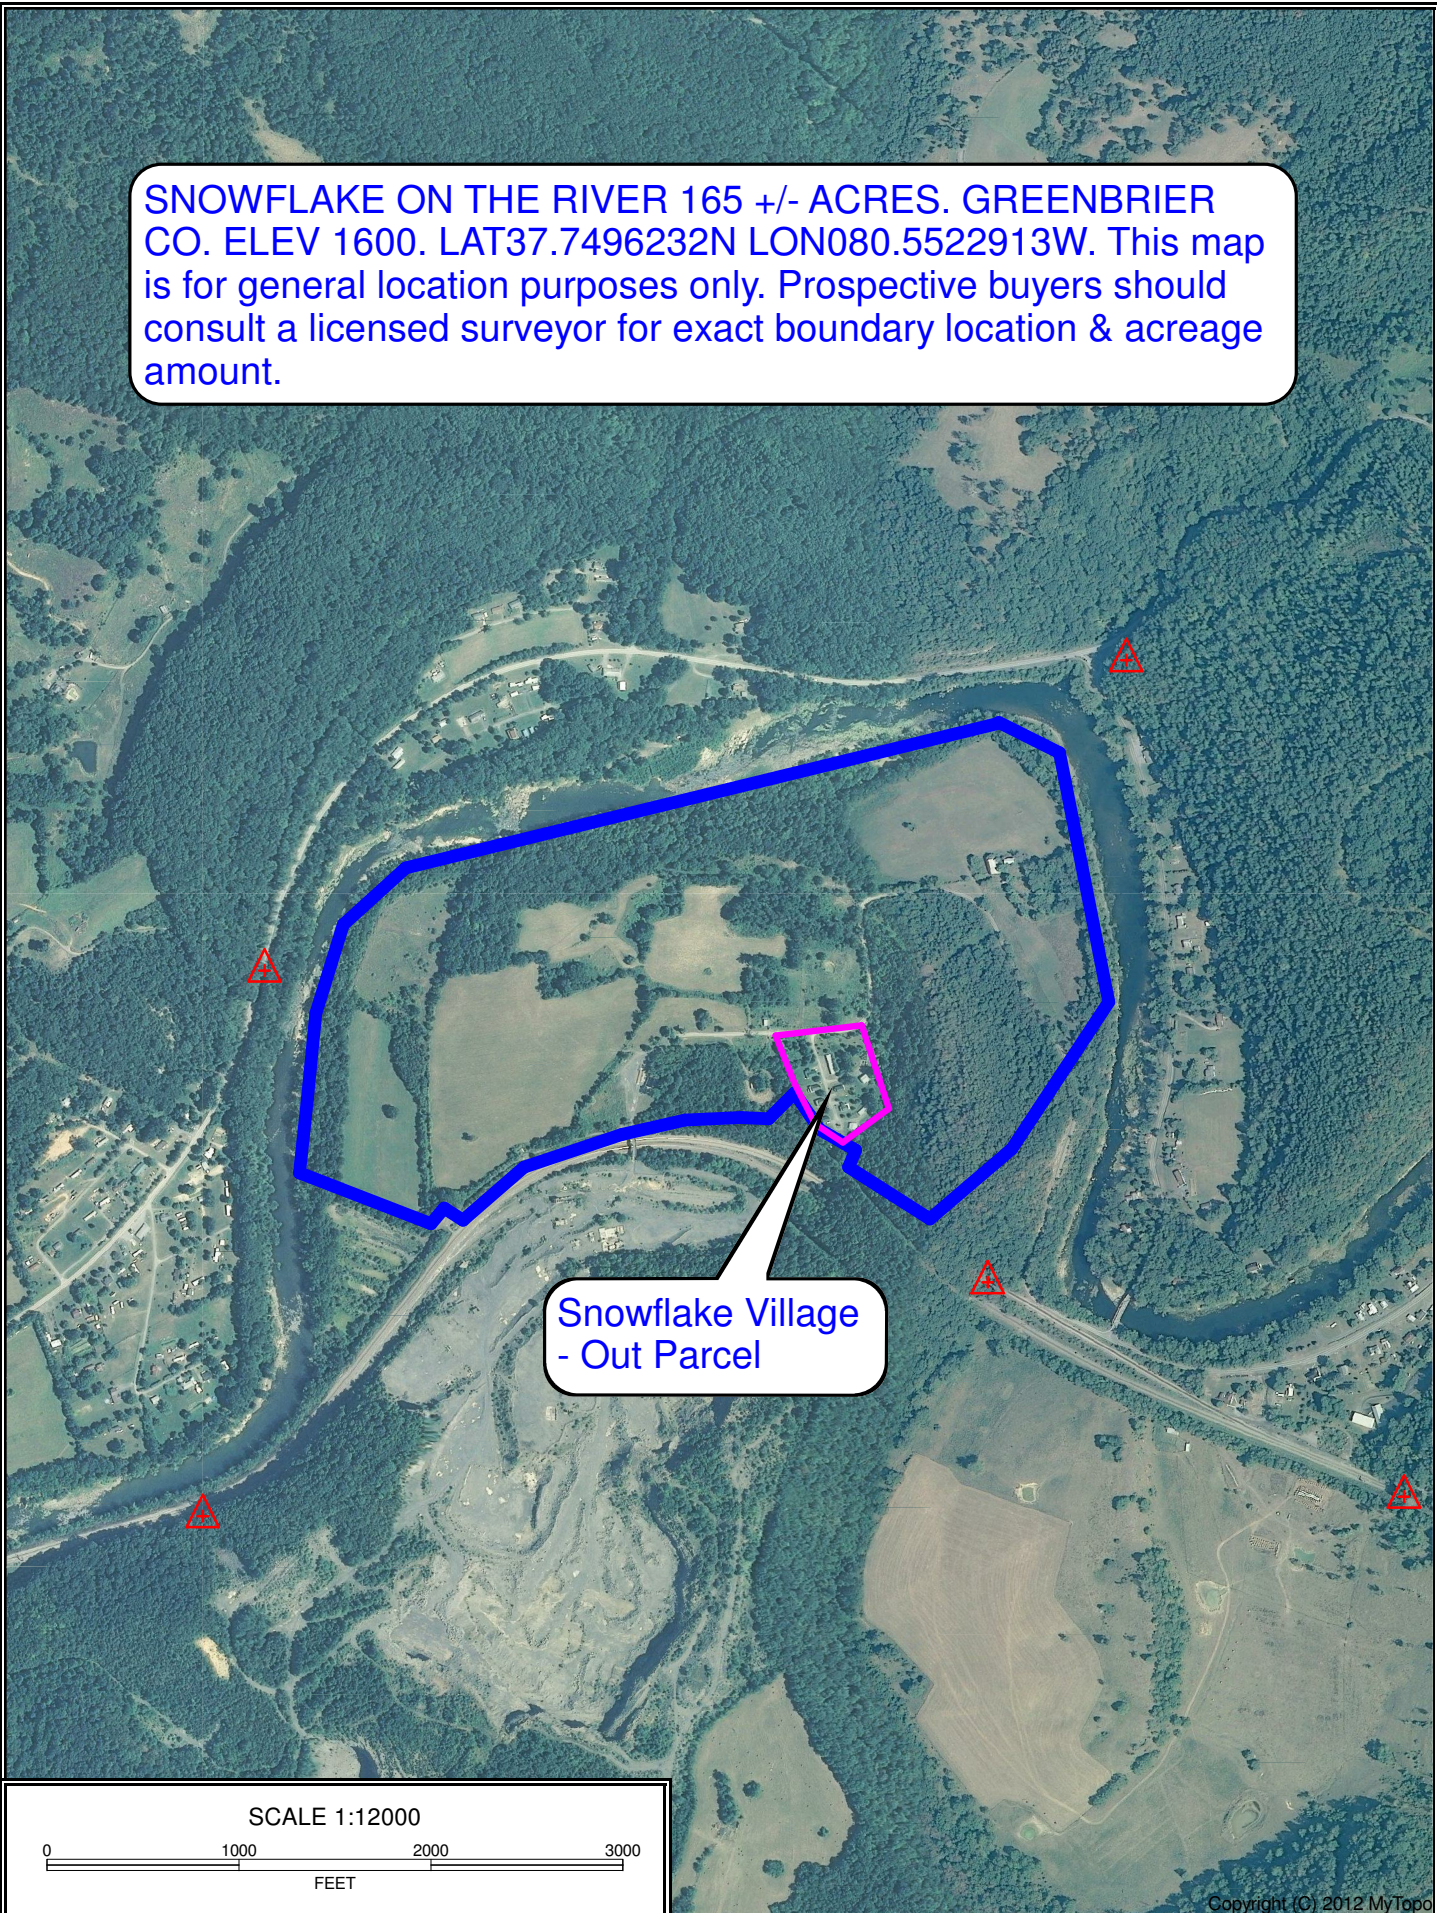

SNOWFLAKE ON THE RIVER 165 +/- ACRES. GREENBRIER CO. ELEV 1600. LAT37.7496232N LON080.5522913W. This map is for general location purposes only. Prospective buyers should consult a licensed surveyor for exact boundary location & acreage amount.

Snowflake Village
- Out Parcel

SCALE 1:12000