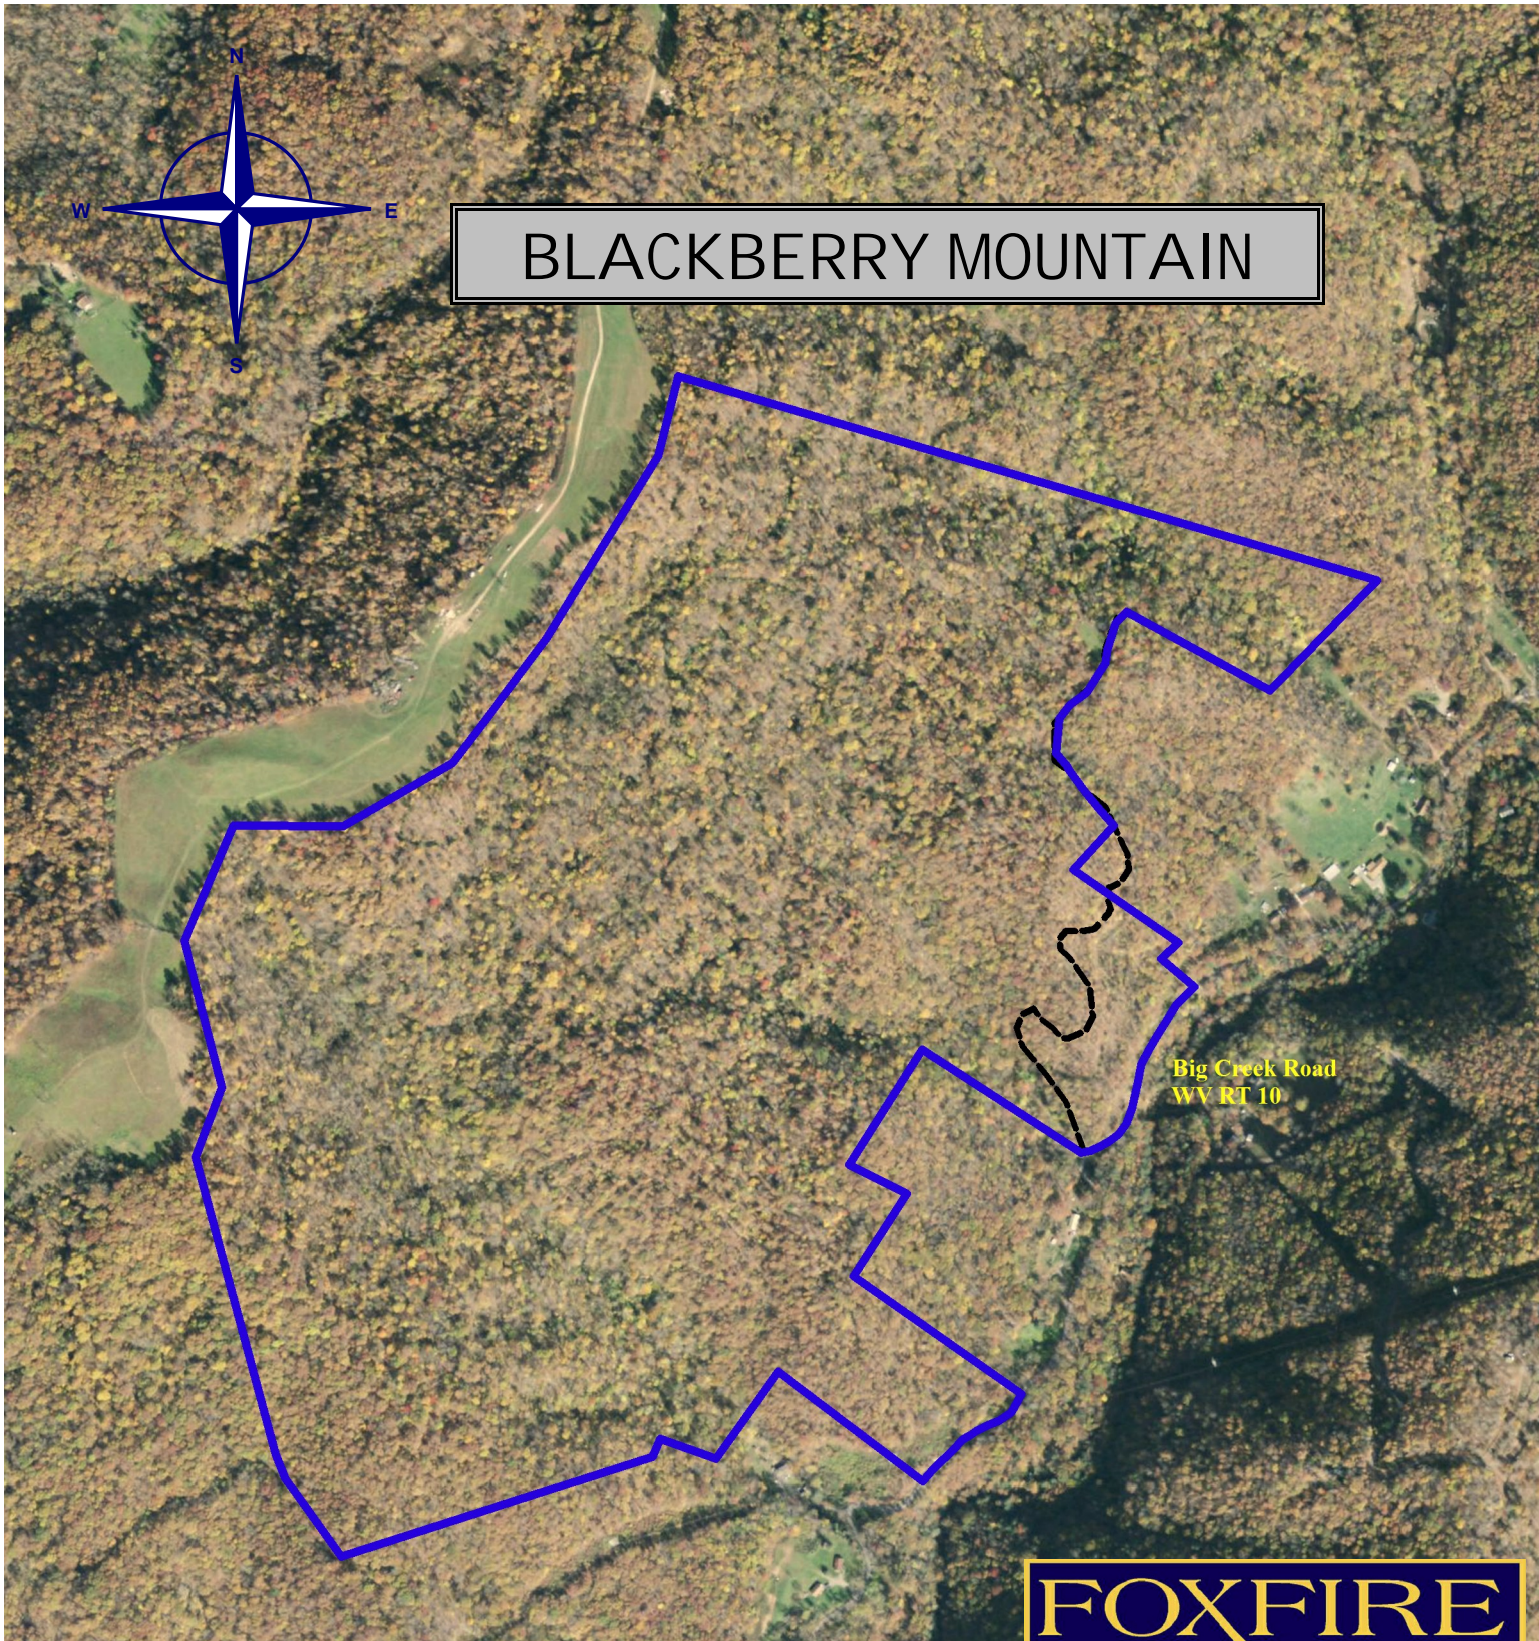

BLACKBERRY MOUNTAIN

BLACKBERRY MOUNTAIN
SUMMERS COUNTY, WEST VIRGINIA
ELEV. RANGE 1538' - 2480' +/-; LAT 37.6691676N;
LON 80.8362103W (NAD83) This map is for general location
purposes only. Consult a licensed surveyor for exact
boundary and acreage information.