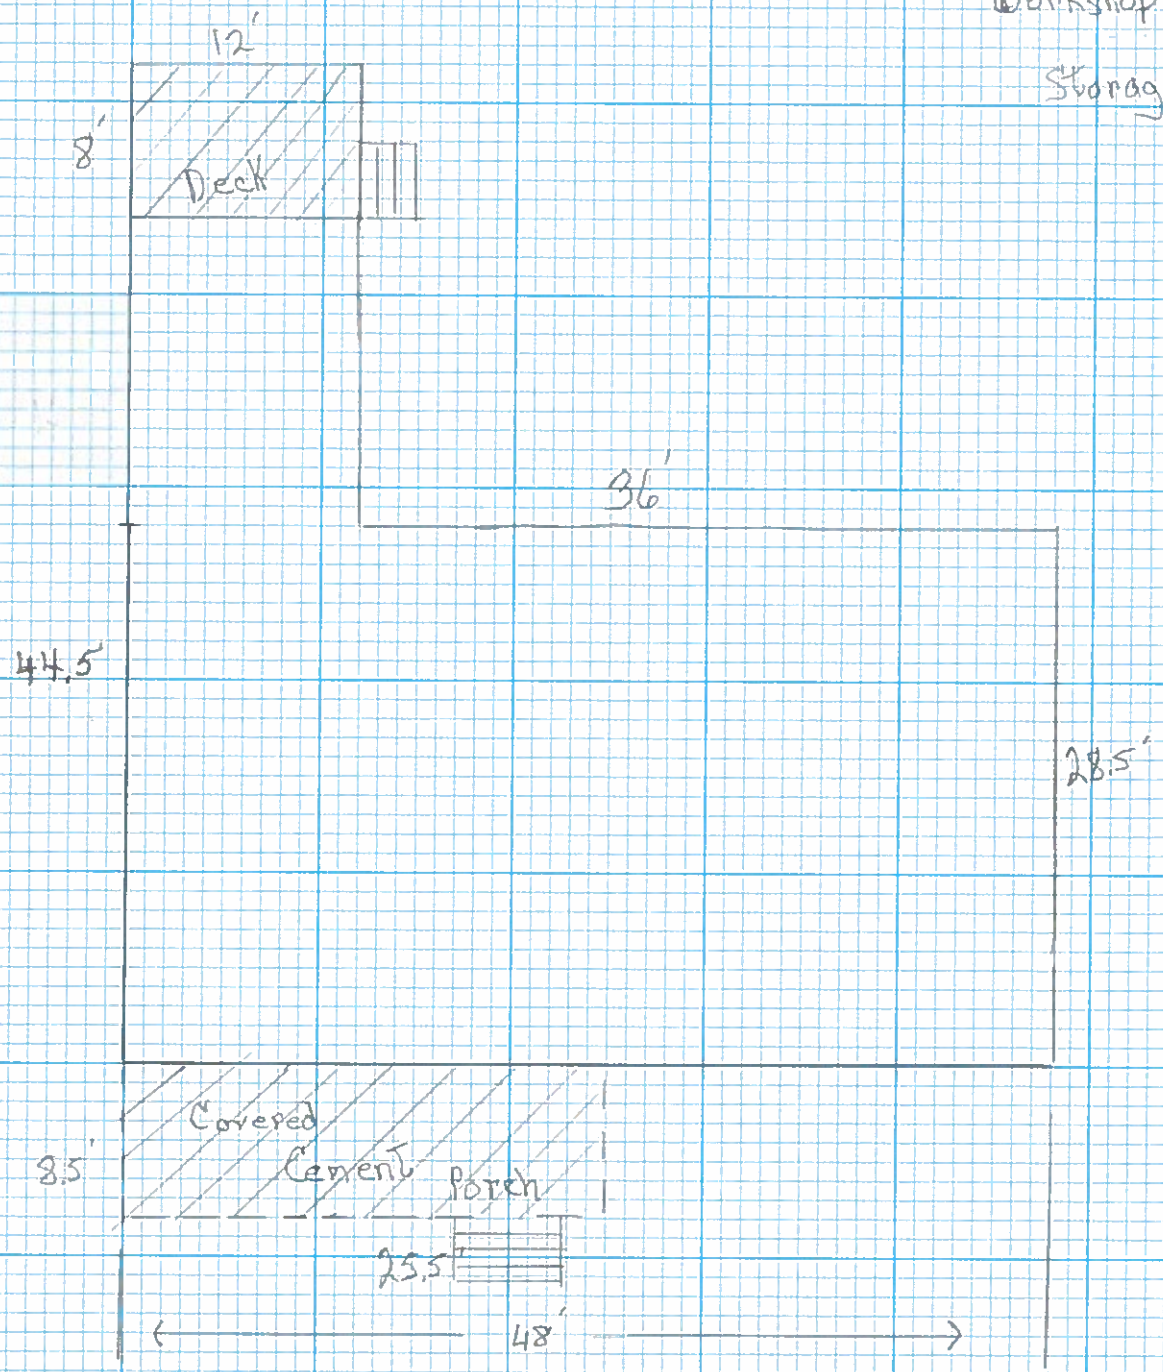

9/11/15 TIME Fulltime

Front

7/11/15

William S. Fullman

Workshop ① 12' x 32' with 4' x 12' Porch
Storage ② 10' x 16'

Front