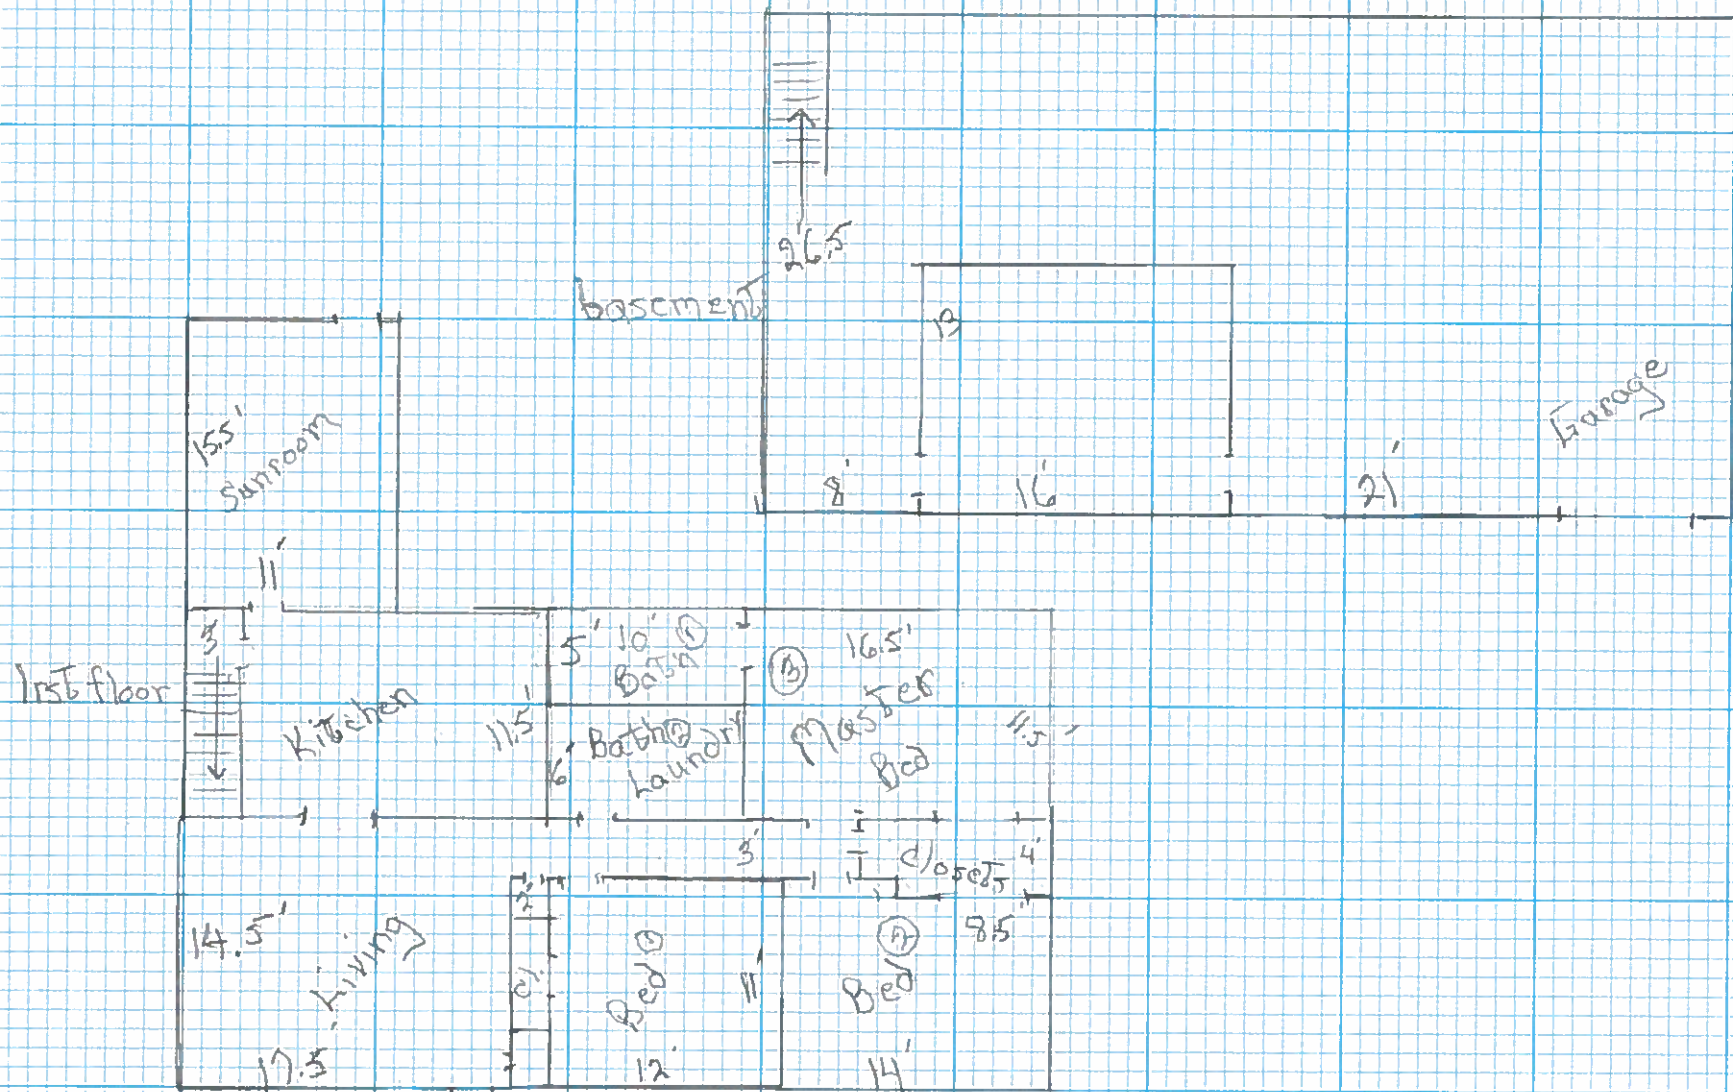

9/11/15 TIME Fulltime

Front

7/11/15

William S. Fullman

Workshop ① 12' x 32' with 4' x 12' Porch
Storage ② 10' x 16'

Front