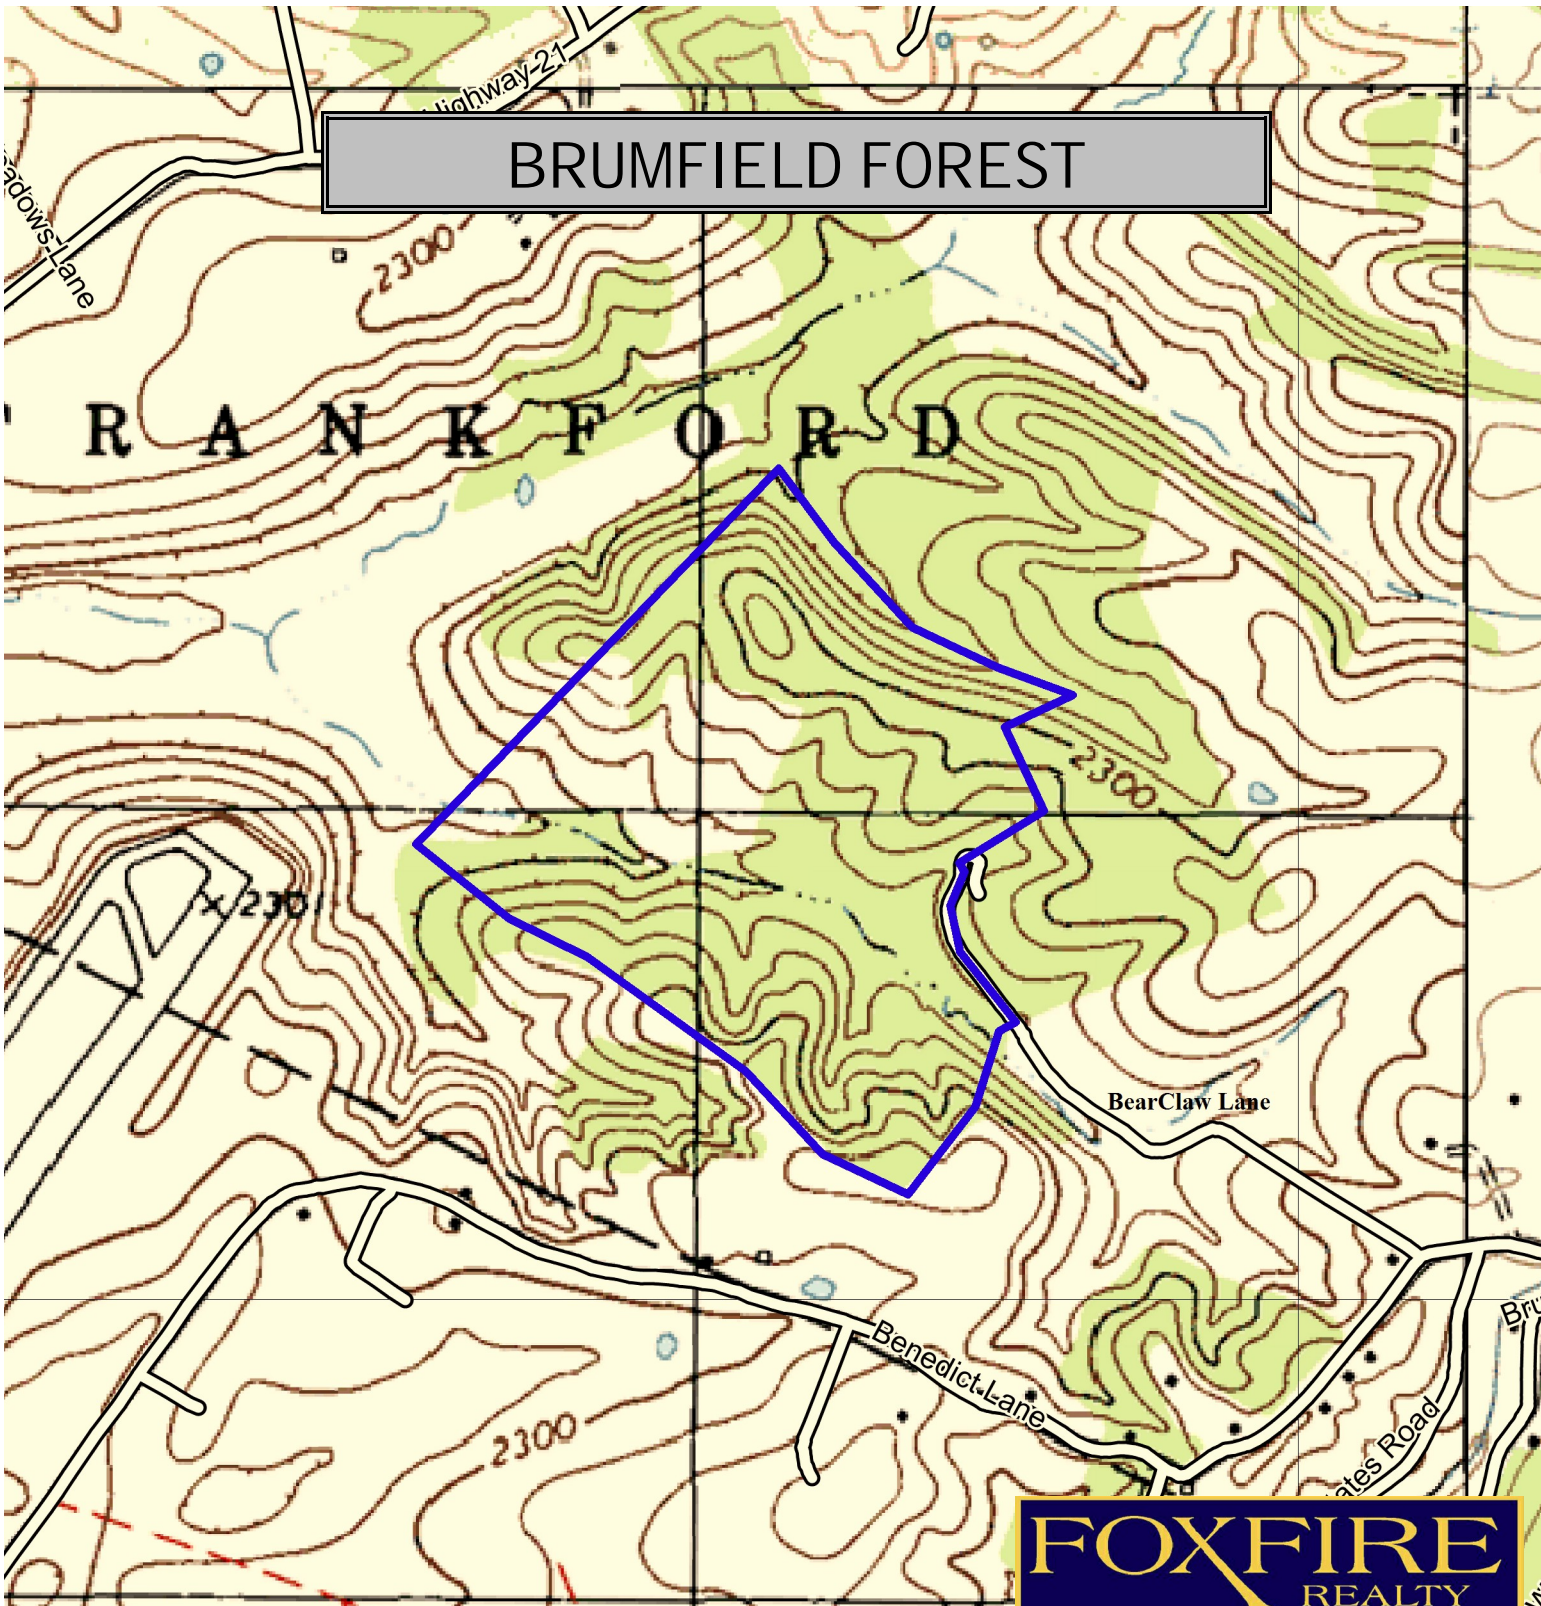

BRUMFIELD FOREST

FOXFIRE
REALTY

BRUMFIELD FOREST
GREENBRIER COUNTY, WEST VIRGINIA
ELEVATION RANGE 2177' - 2342' +/-; Google Coordinates
LAT 37.866712 (N); LON -80.384647 (W) This map is for
general location purposes only. Consult a licensed surveyor
for exact boundary and acreage information.