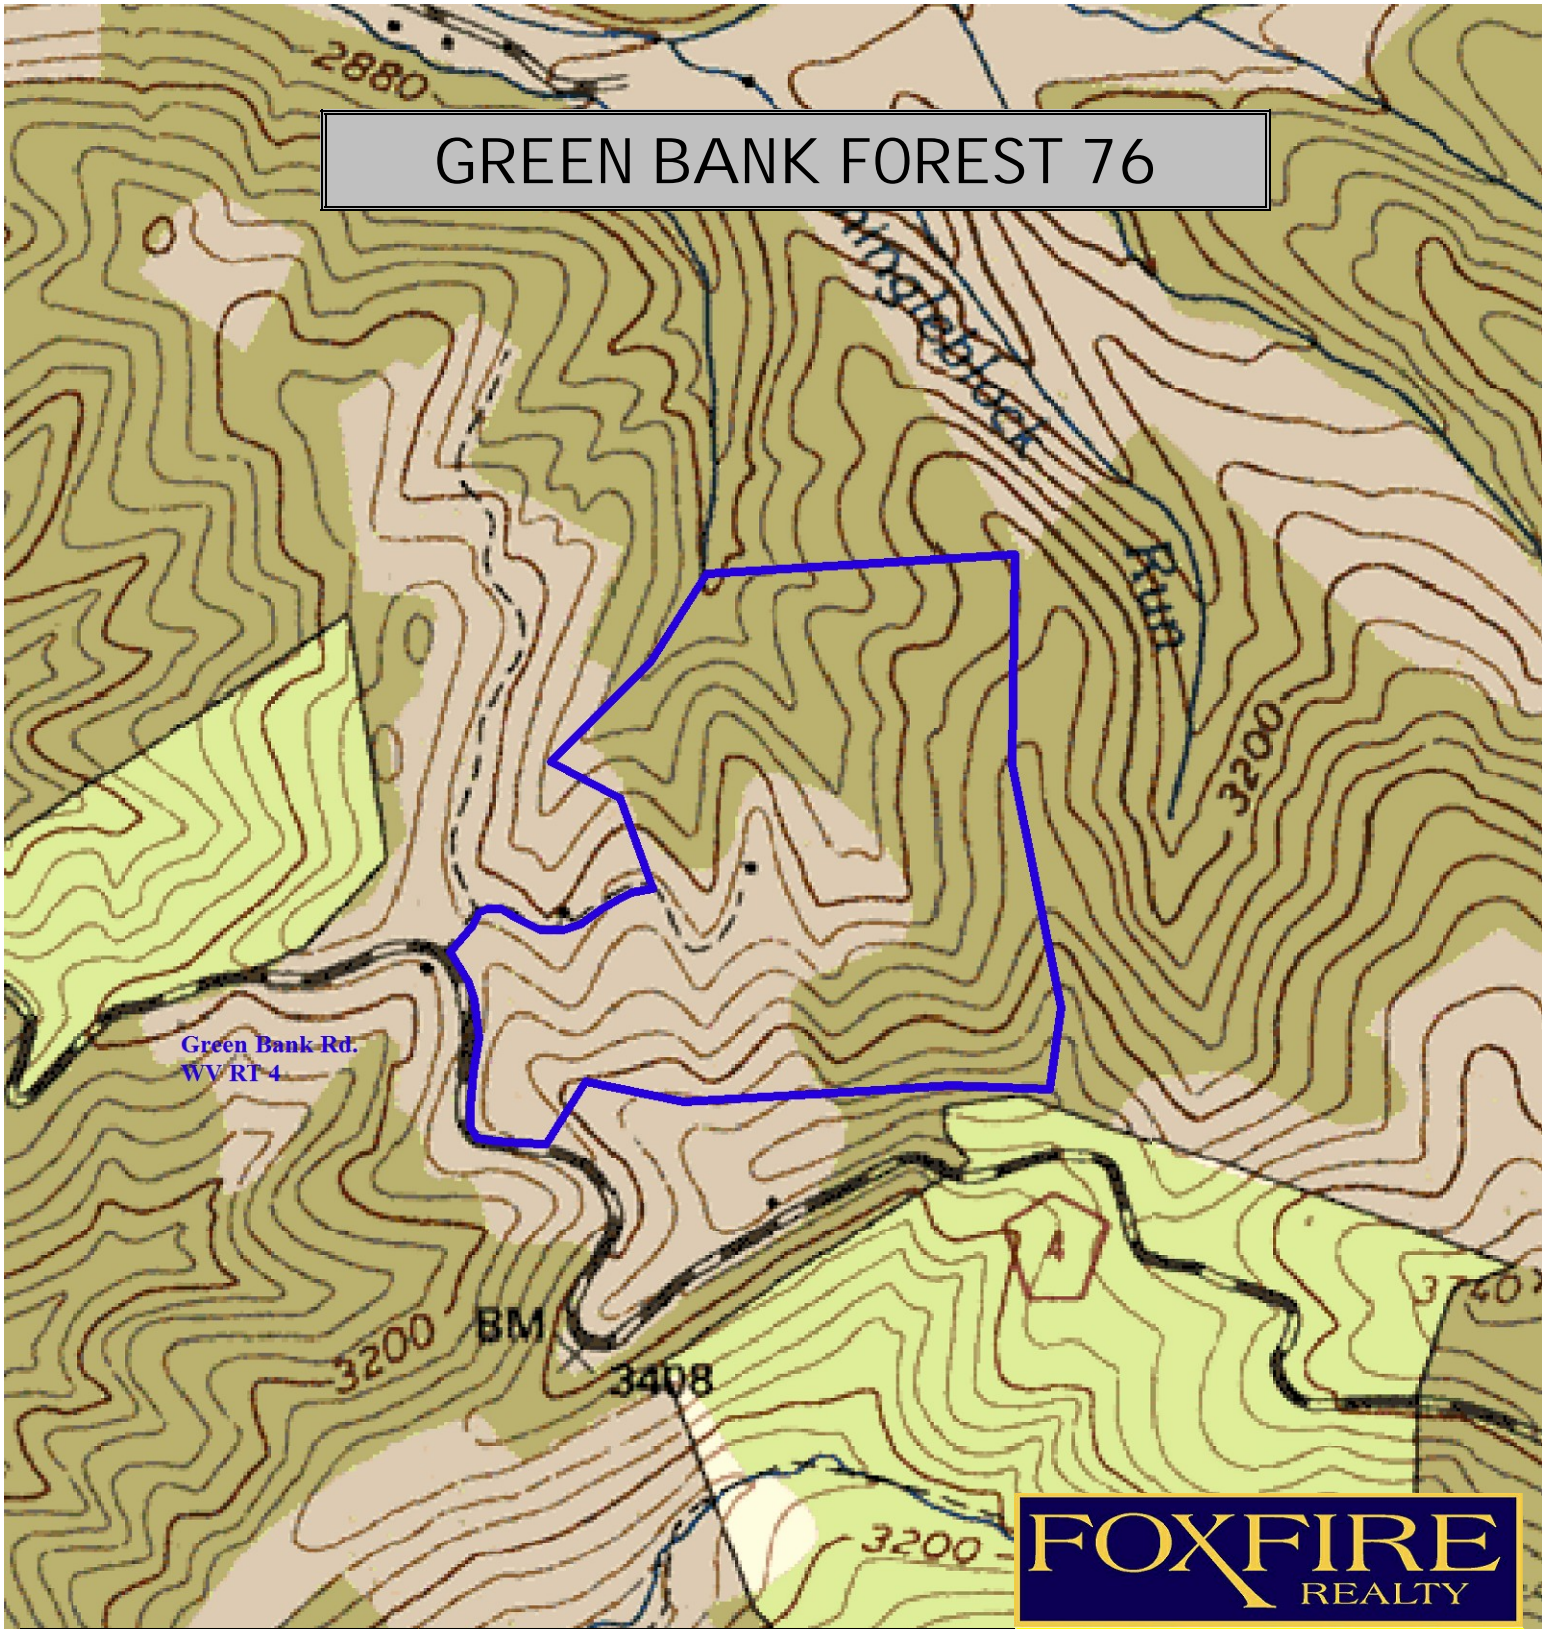

# GREEN BANK FOREST 76

**FOXFIRE**  
REALTY

**GREEN BANK FOREST 76**  
POCAHONTAS COUNTY, WEST VIRGINIA  
ELEVATION RANGE: 3010 - 3490' +/-; Google Coordinates:  
LAT 38.476991 (N); LON -79.764297 (W) This map is for  
general location purposes only. Consult a licensed surveyor  
for exact boundary and acreage information.