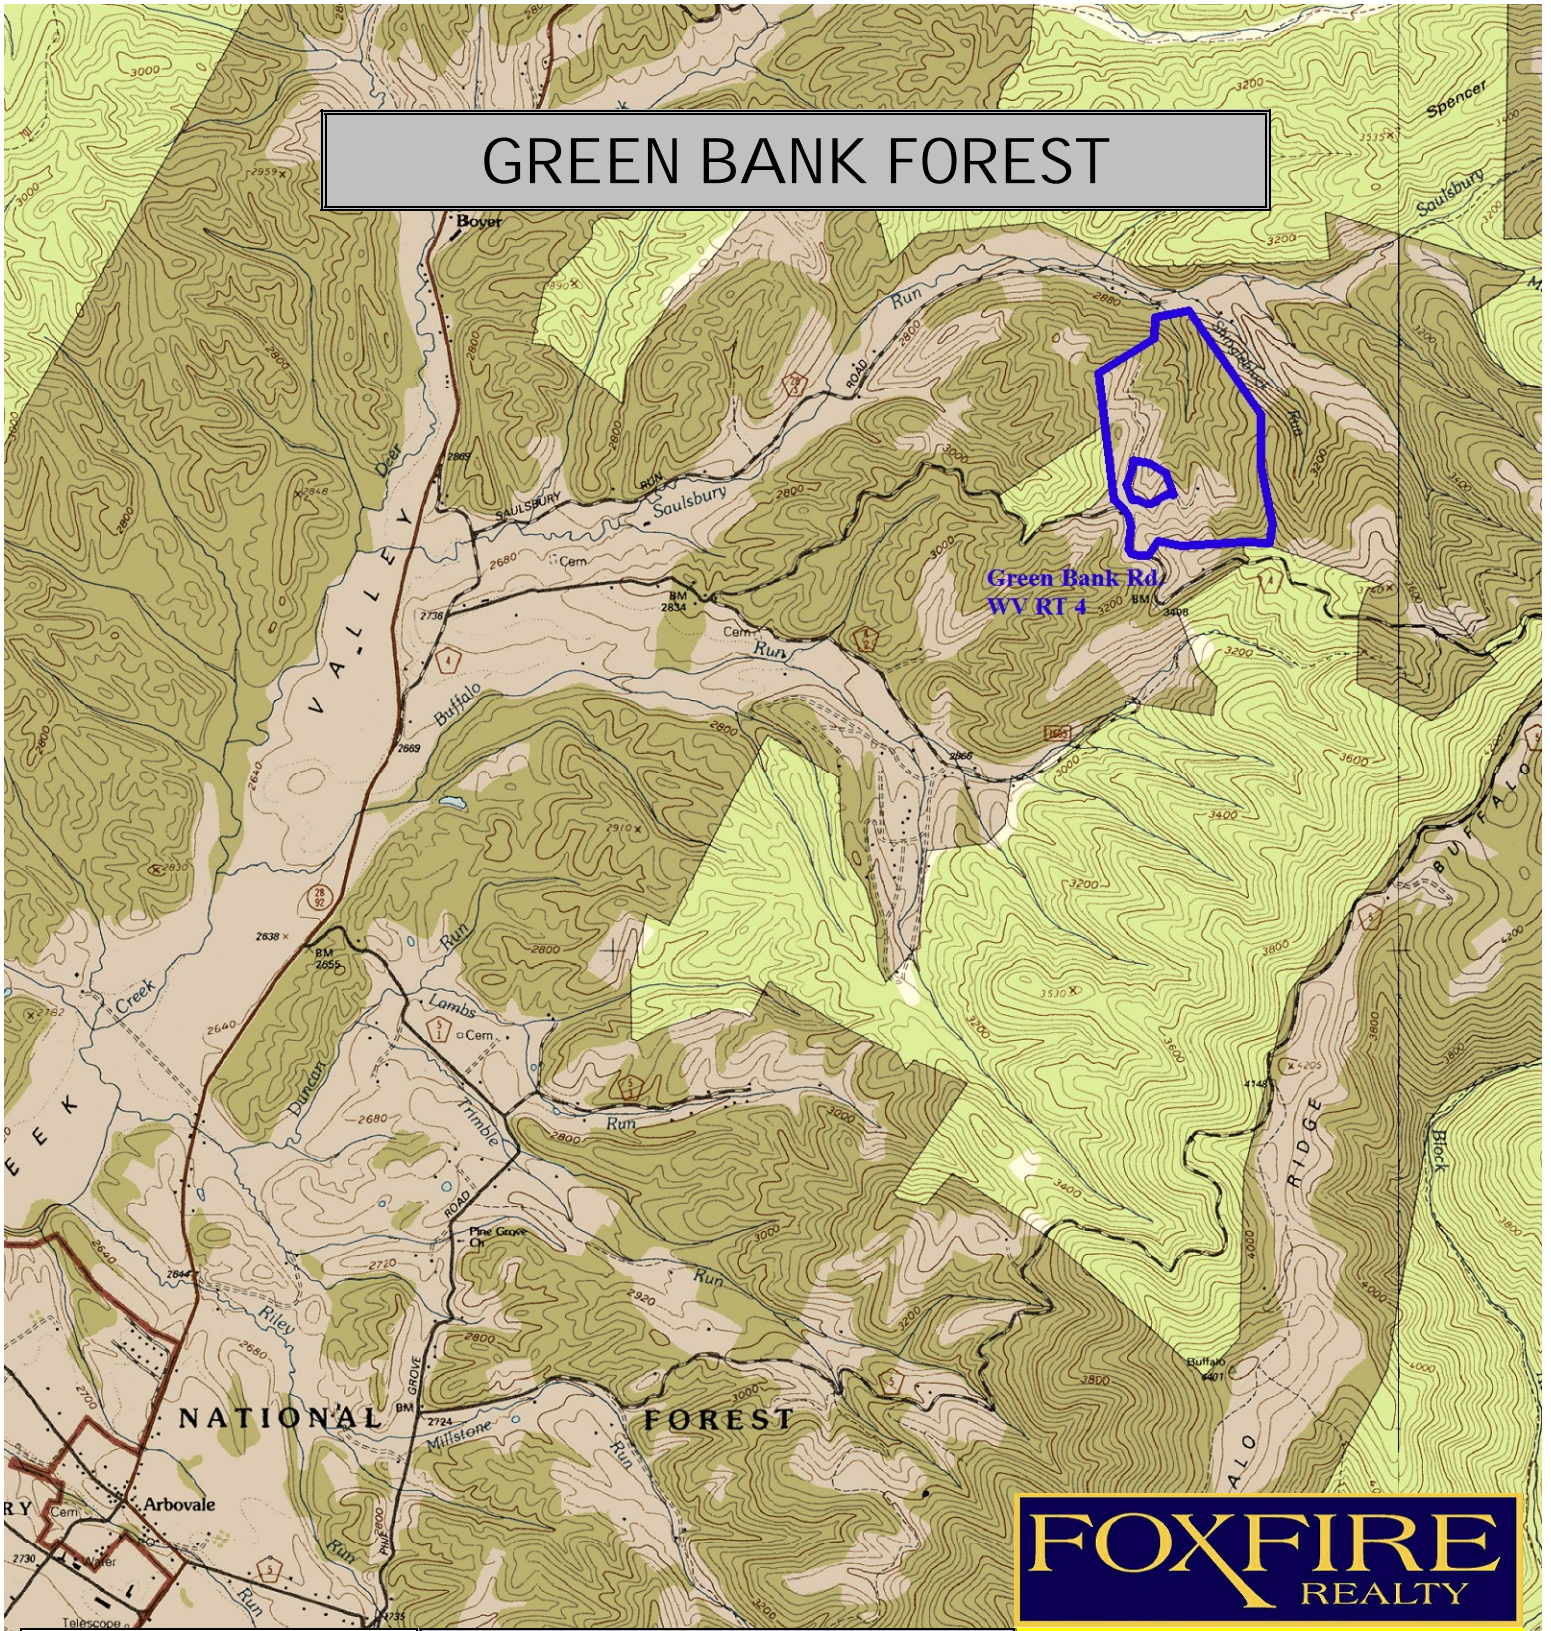

GREEN BANK FOREST

FOXFIRE
REALTY

GREEN BANK FOREST
POCAHONTAS COUNTY, WEST VIRGINIA
ELEVATION RANGE: 2900 - 3490' +/-; Google Coordinates:
LAT 38.476991 (N); LON -79.764297 (W) This map is for general location purposes only. Consult a licensed surveyor for exact boundary and acreage information.