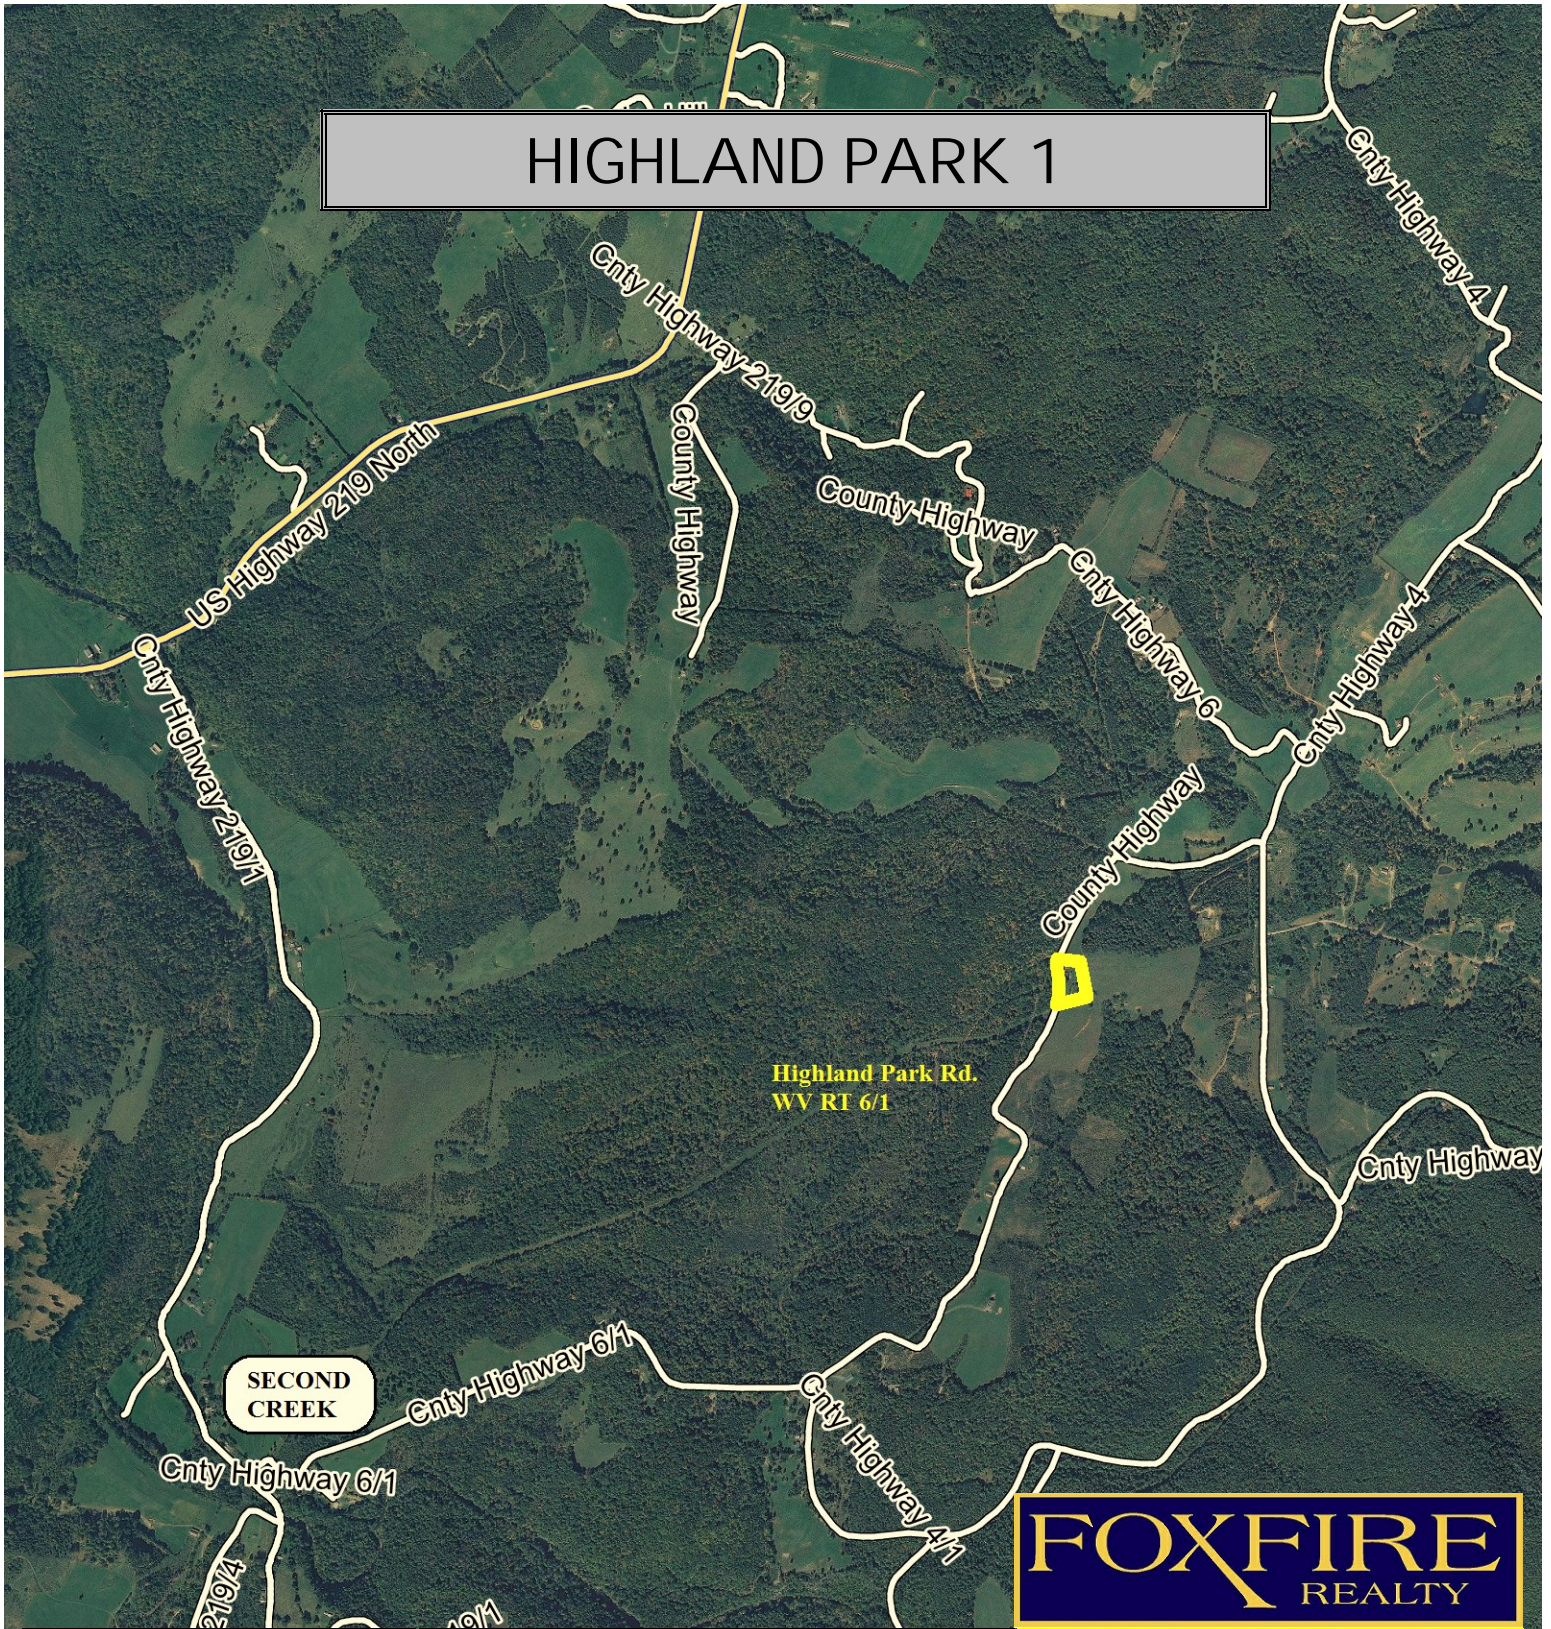

HIGHLAND PARK 1

Highland Park Rd.
WV RT 6/1

SECOND
CREEK

FOXFIRE
REALTY

HIGHLAND PARK 1
MONROE COUNTY, WEST VIRGINIA
ELEVATION 2243' +/-; Google Coordinates
LAT 37.676691 (N); LON -80.429137 (W) This map is for
general location purposes only. Consult a licensed surveyor
for exact boundary and acreage information.