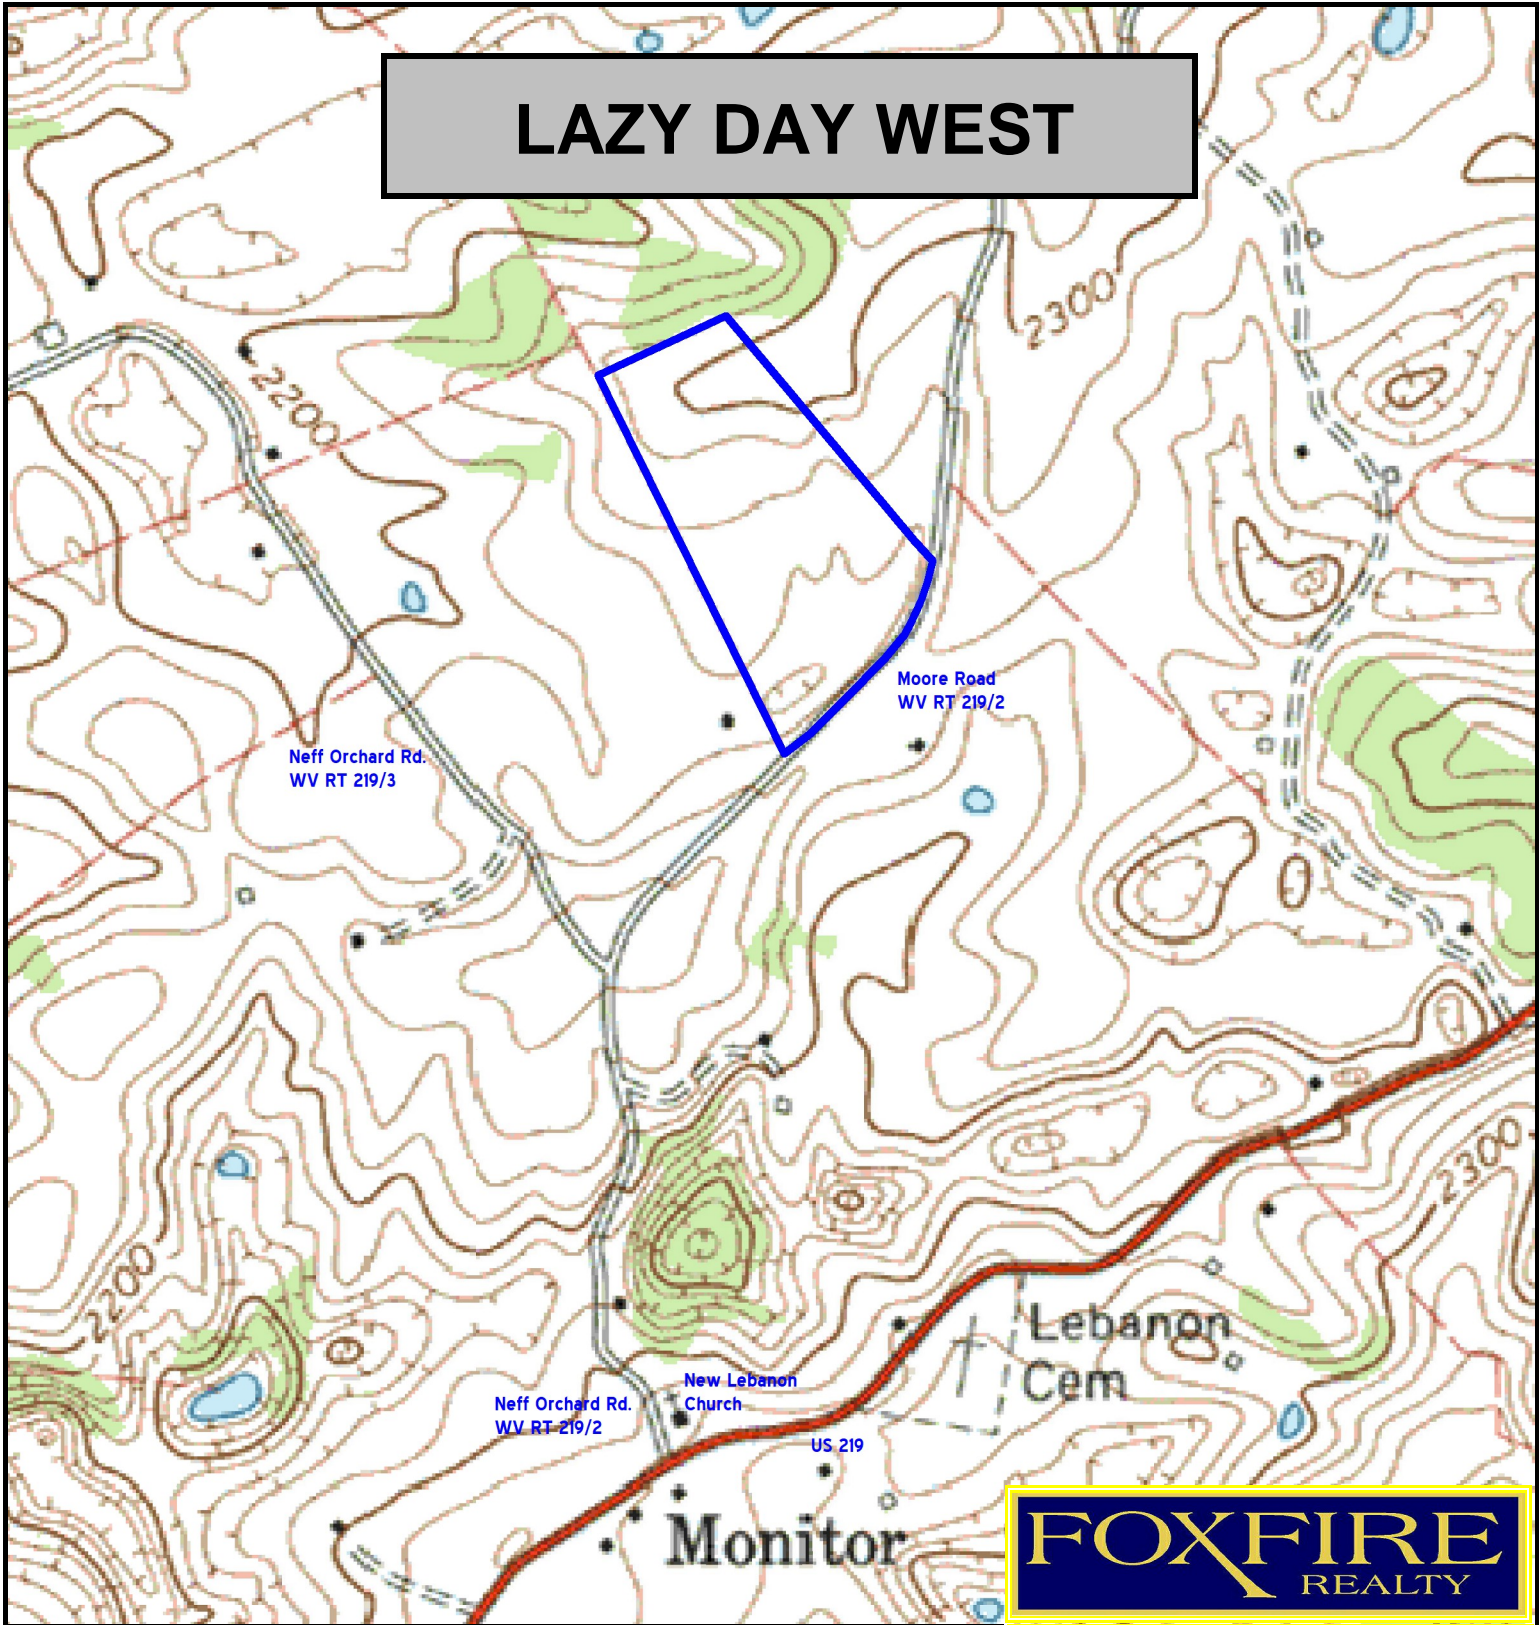

LAZY DAY WEST

FOXFIRE
REALTY

LAZY DAY WEST
Monroe County, West Virginia
Elev. Range: 2218' - 2305' +/-; Google Coordinates:
LAT 37.663925 (N), LON -80.487544 (W) This map is for
general location purposes. Consult a licensed surveyor for
exact boundary and acreage information.