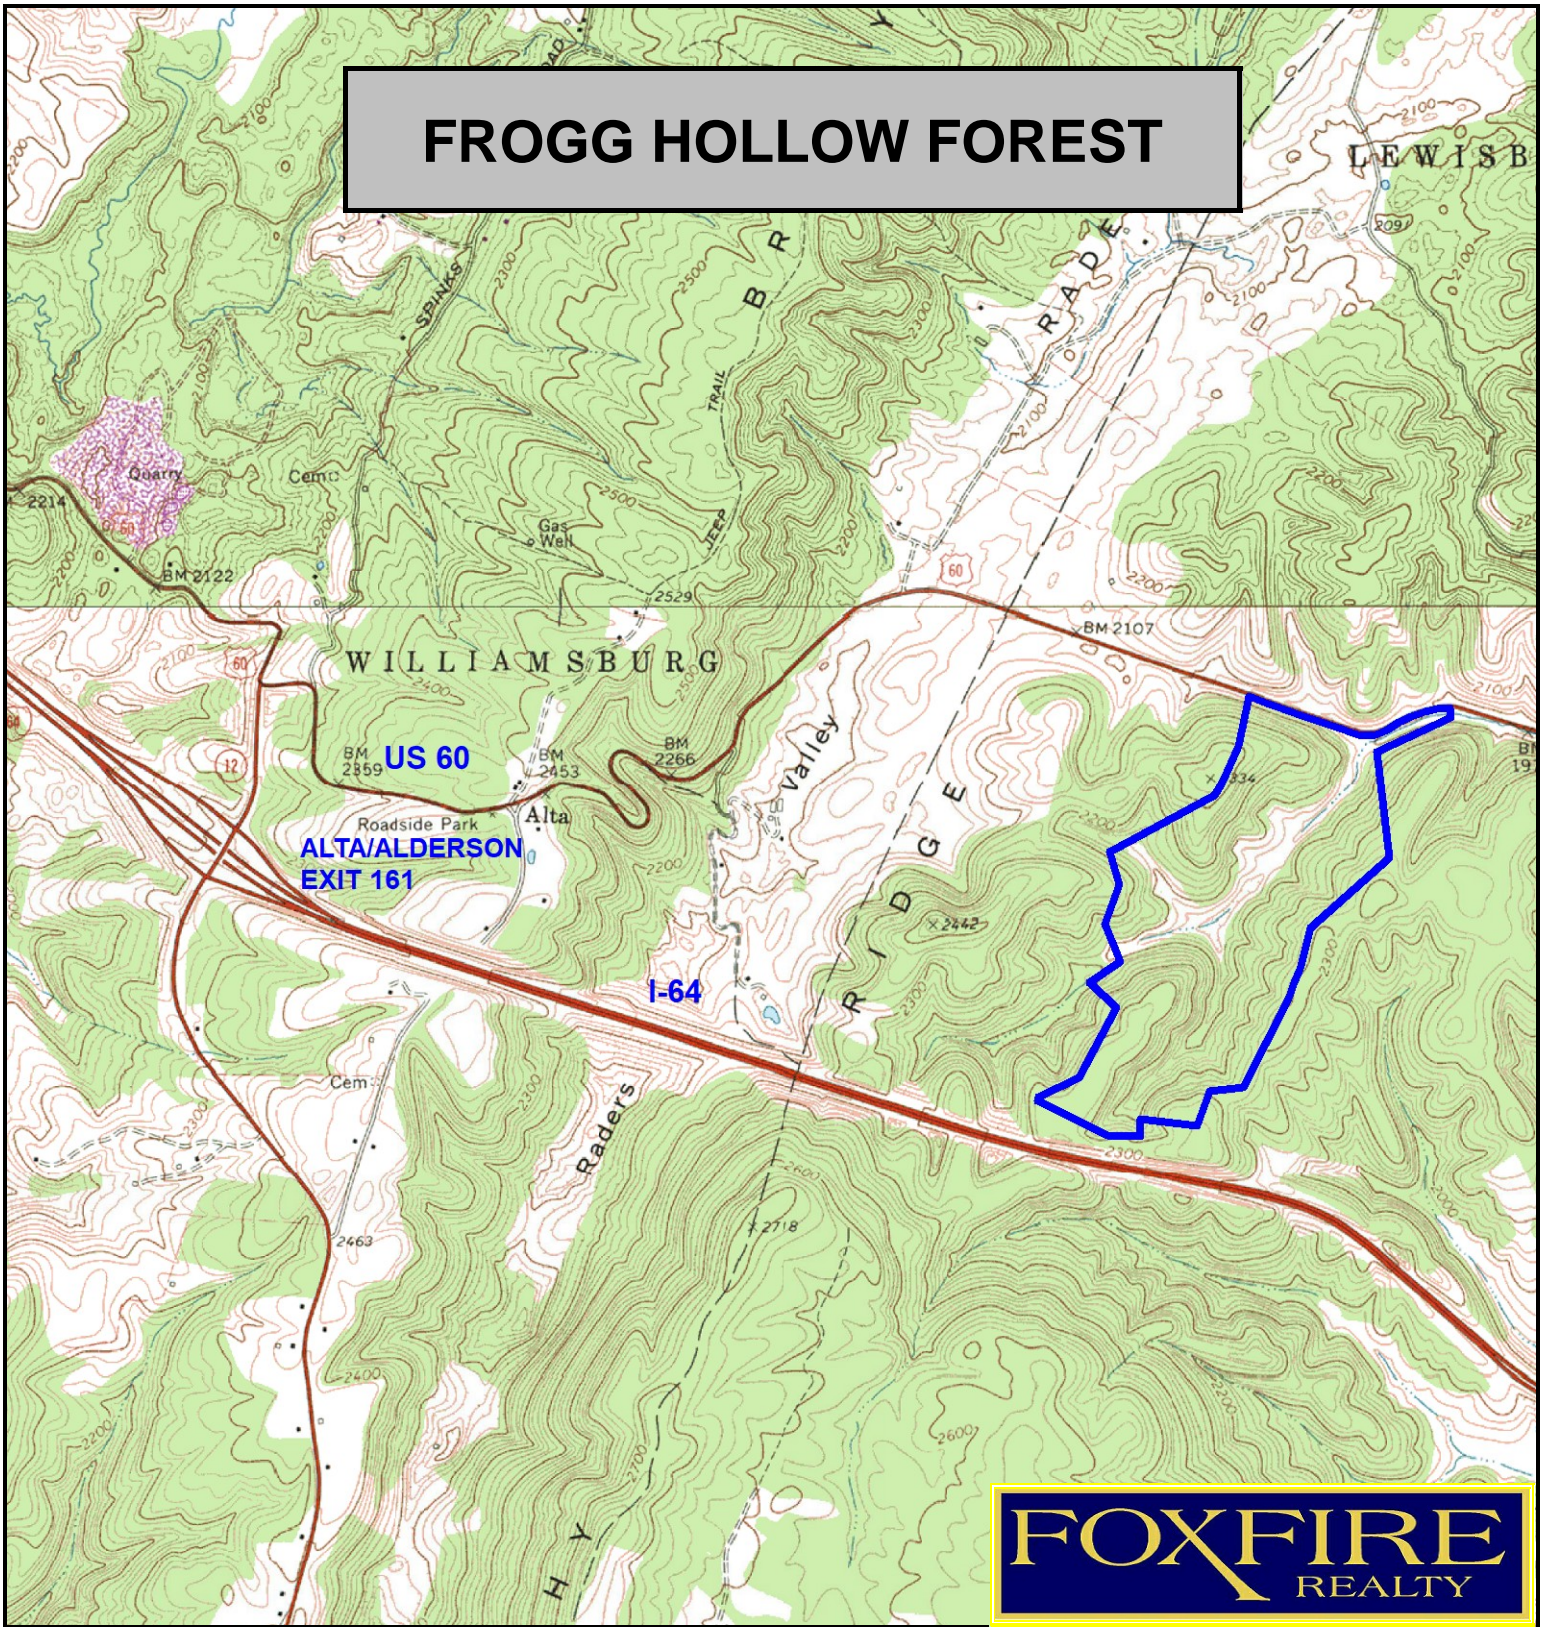

FROGG HOLLOW FOREST

FROGG HOLLOW FOREST
Greenbrier County, West Virginia
Elevation Range: 2043' - 2336' +/-; Google Coordinates:
LAT 37.871475 (N), LON -80.512539 (W) This map is for
general location purposes. Consult a licensed surveyor for
exact boundary and acreage information.