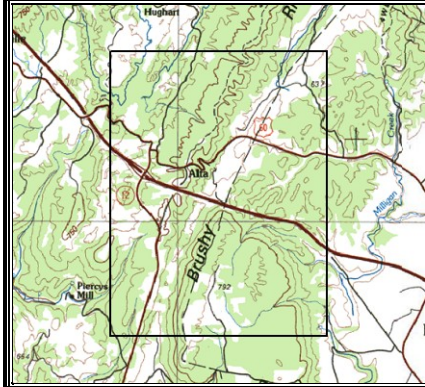

FROGG HOLLOW FOREST

FROGG HOLLOW FOREST
Greenbrier County, West Virginia
Elevation Range: 2043' - 2336' +/-; Google Coordinates:
LAT 37.871475 (N), LON -80.512539 (W) This map is for
general location purposes. Consult a licensed surveyor for
exact boundary and acreage information.