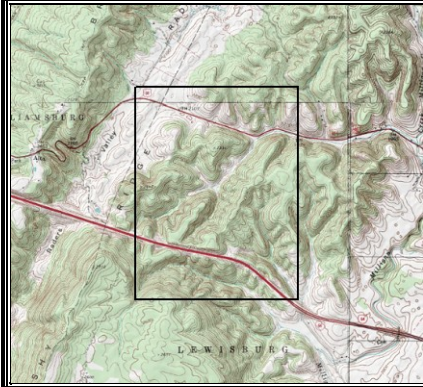

FROGG HOLLOW FOREST

FOXFIRE
REALTY

FROGG HOLLOW FOREST
Greenbrier County, West Virginia
Elevation Range: 2043' - 2336' +/-; Google Coordinates:
LAT 37.871475 (N), LON -80.512539 (W) This map is for
general location purposes. Consult a licensed surveyor for
exact boundary and acreage information.