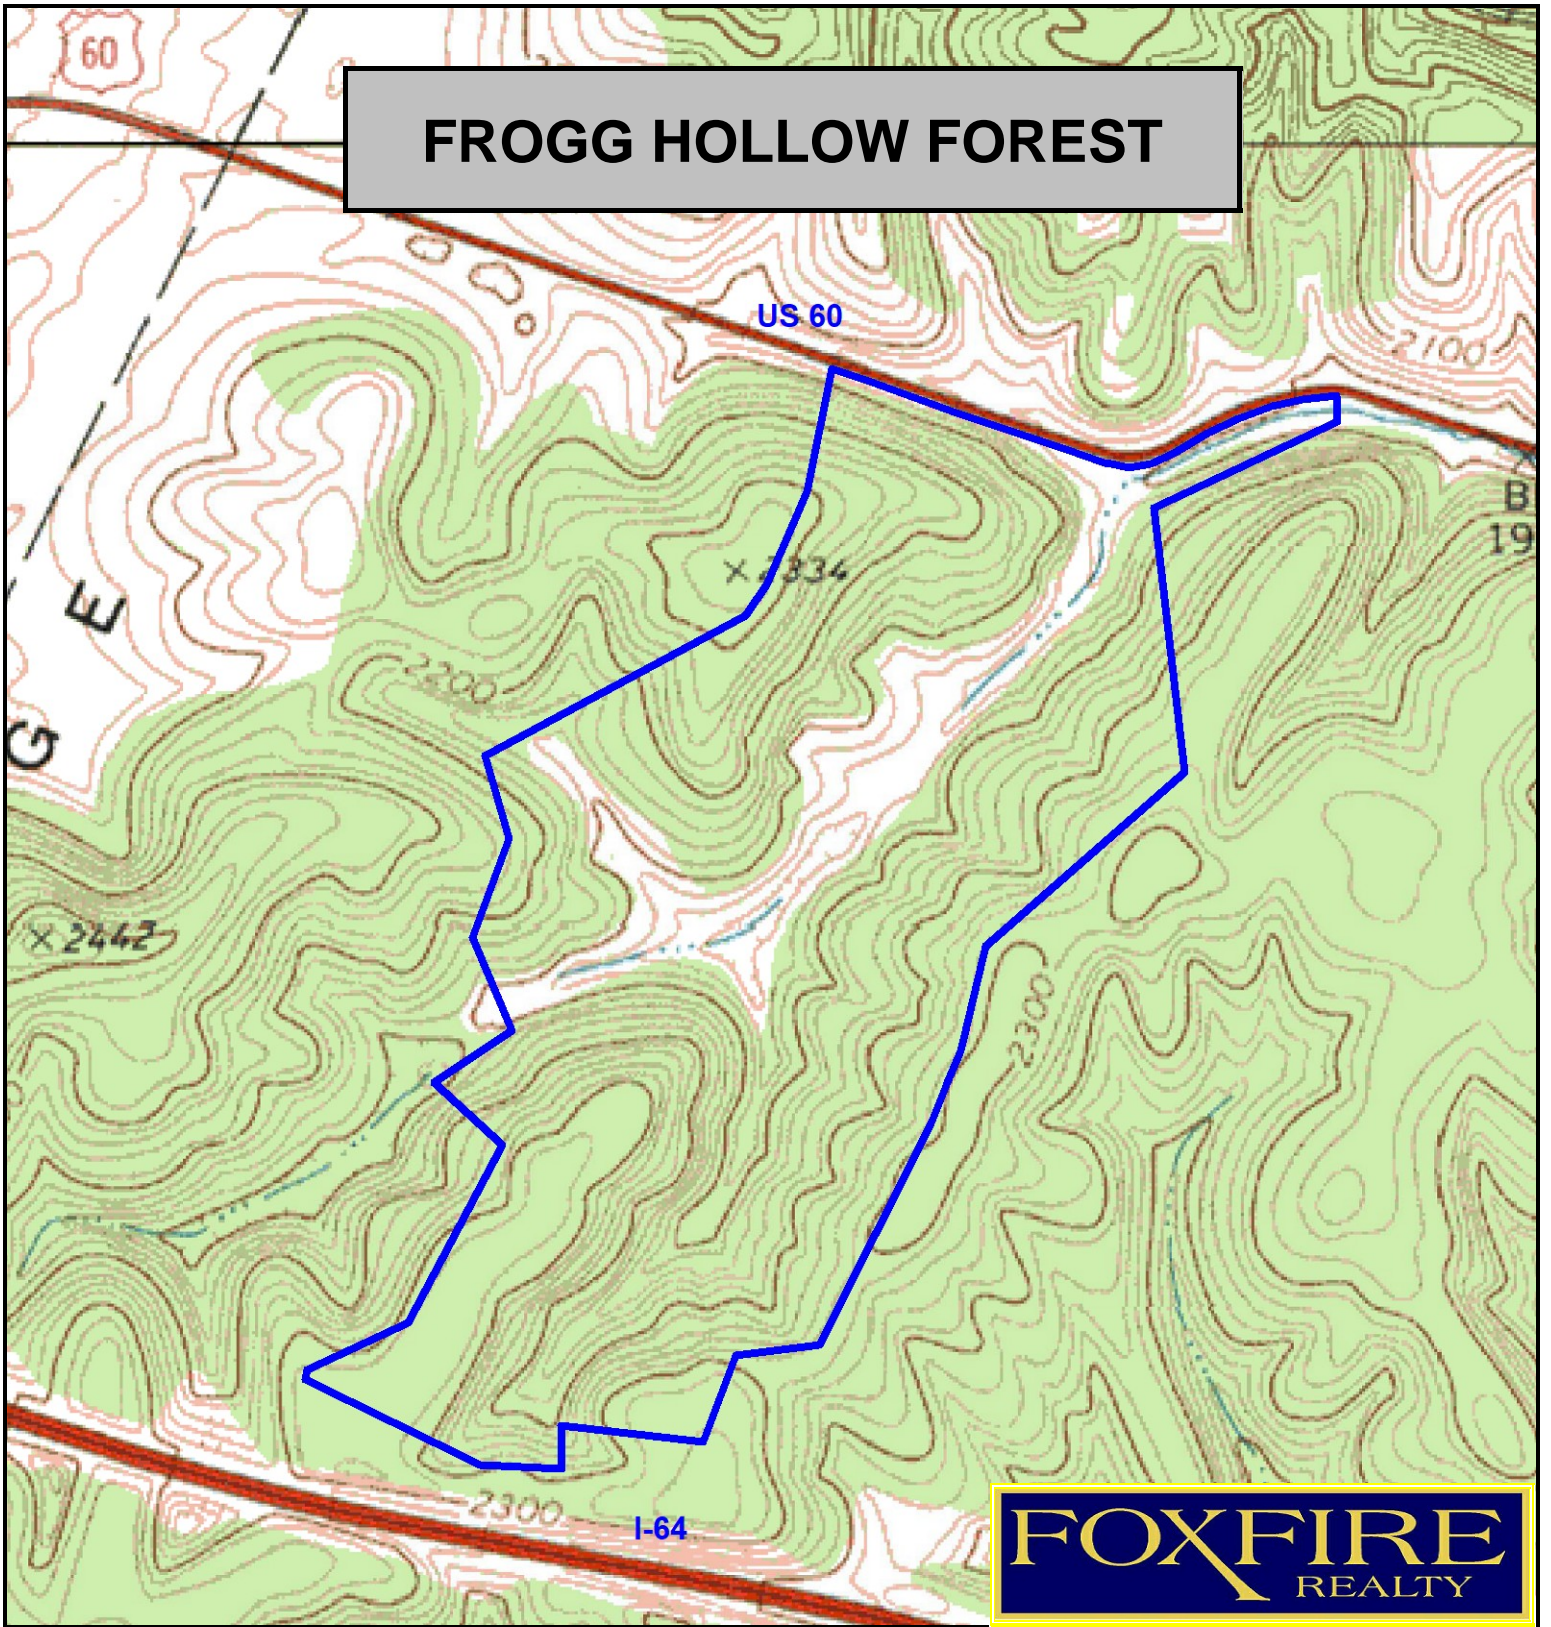

FROGG HOLLOW FOREST

FOXFIRE
REALTY

FROGG HOLLOW FOREST
Greenbrier County, West Virginia
Elevation Range: 2043' - 2336' +/-; Google Coordinates:
LAT 37.871475 (N), LON -80.512539 (W) This map is for
general location purposes. Consult a licensed surveyor for
exact boundary and acreage information.