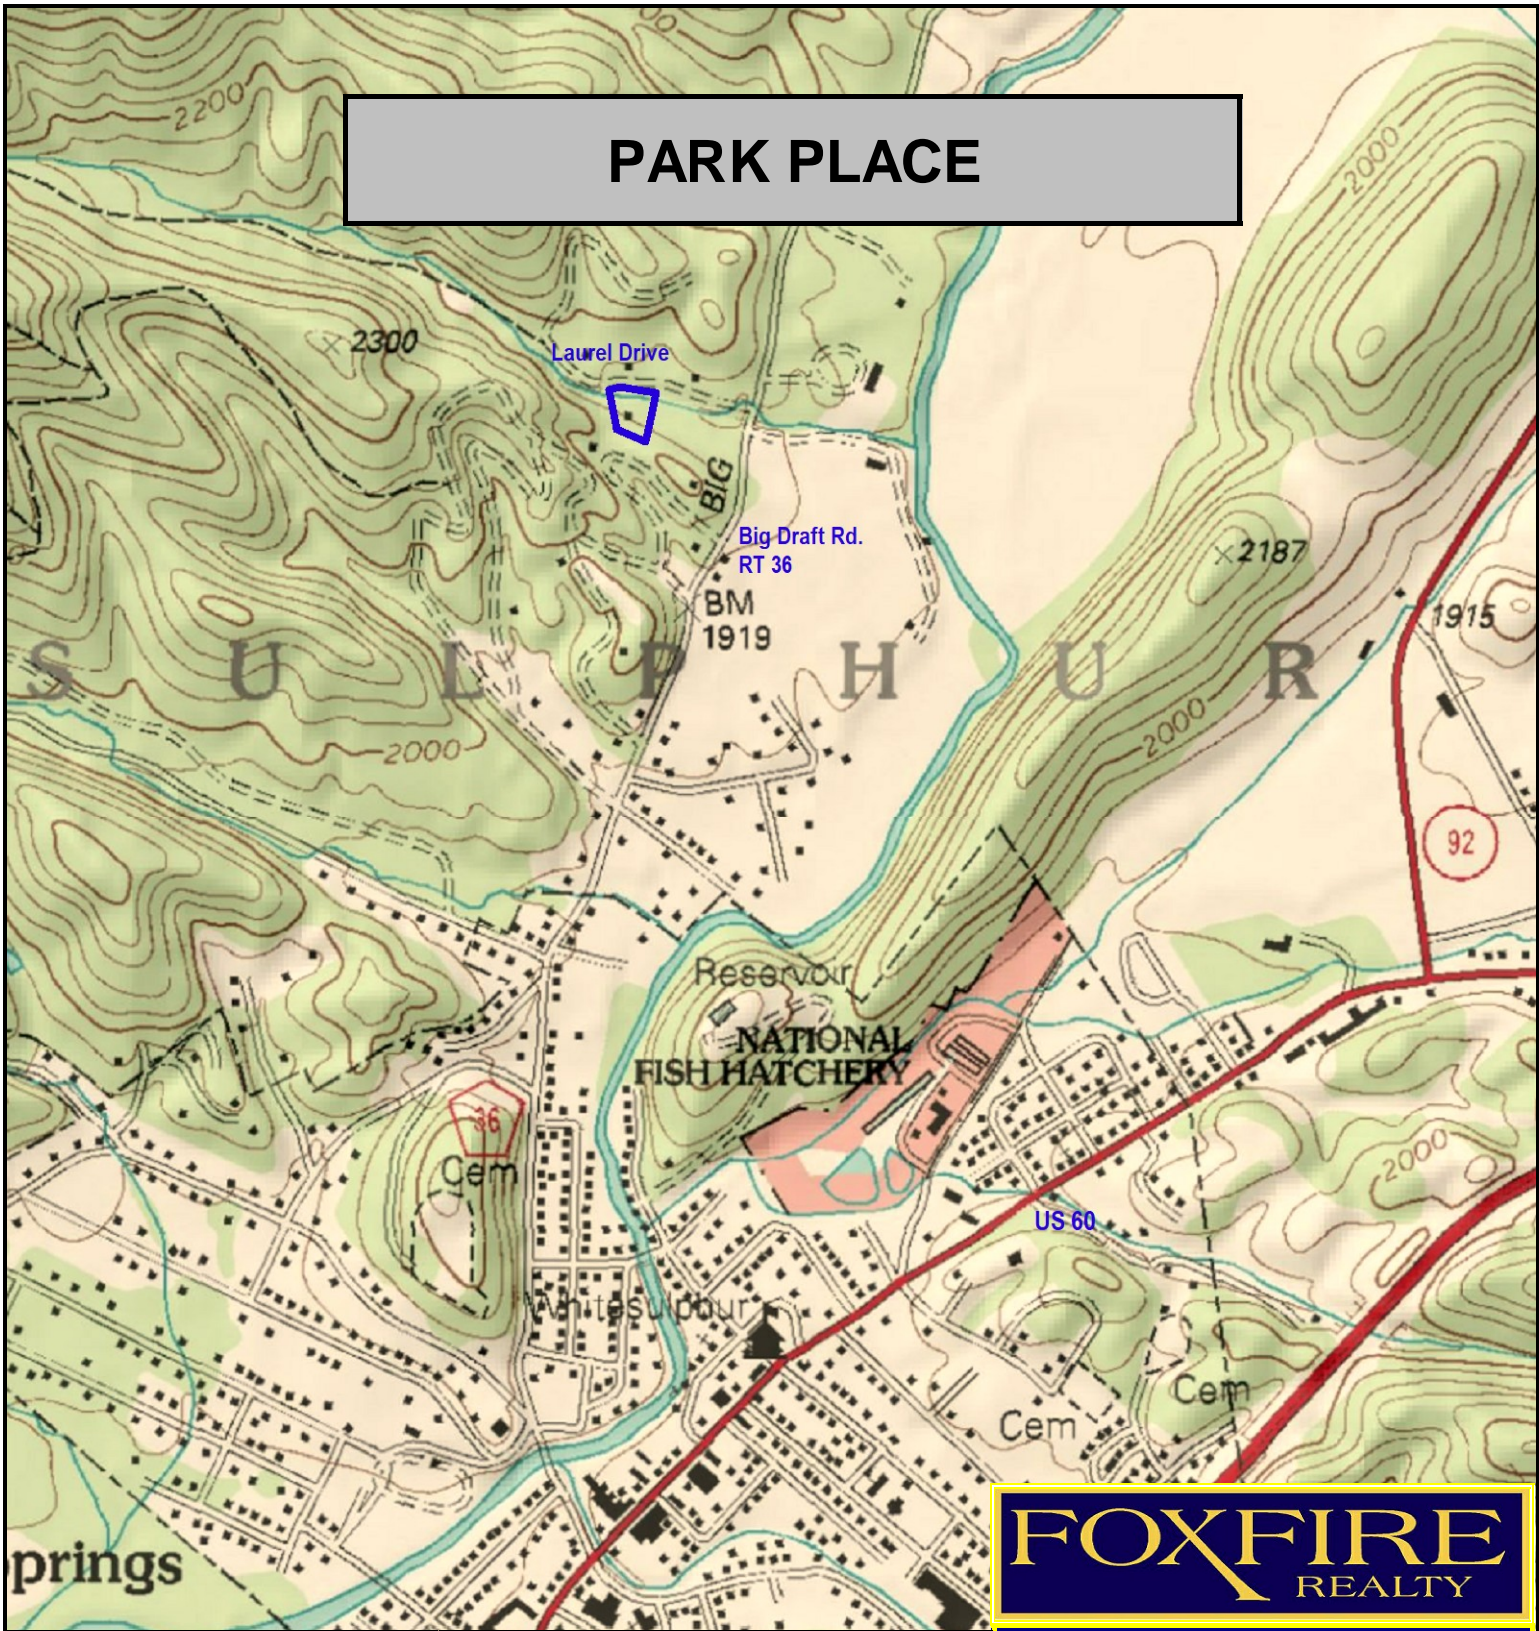

PARK PLACE

PARK PLACE, White Sulphur Springs, WV (Greenbrier County)
(topographic map)
Elevation Range: 1966' - 1978' +/-; Google Coordinates:
LAT 37.810216 (N), LON -80.300288 (W)
This map is for general location purposes only.
Scale: 1 inch = 1000 feet