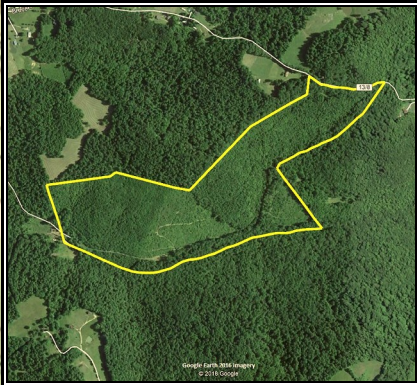

# SNOW HILL FOREST

SNOW HILL FOREST, Nicholas County, WV  
(topographic map)  
Elevation Range: 2343' - 2783' +/-; Google Coordinates:  
LAT 38.145189 (N), LON -80.782800 (W)  
This map is for general location purposes only.