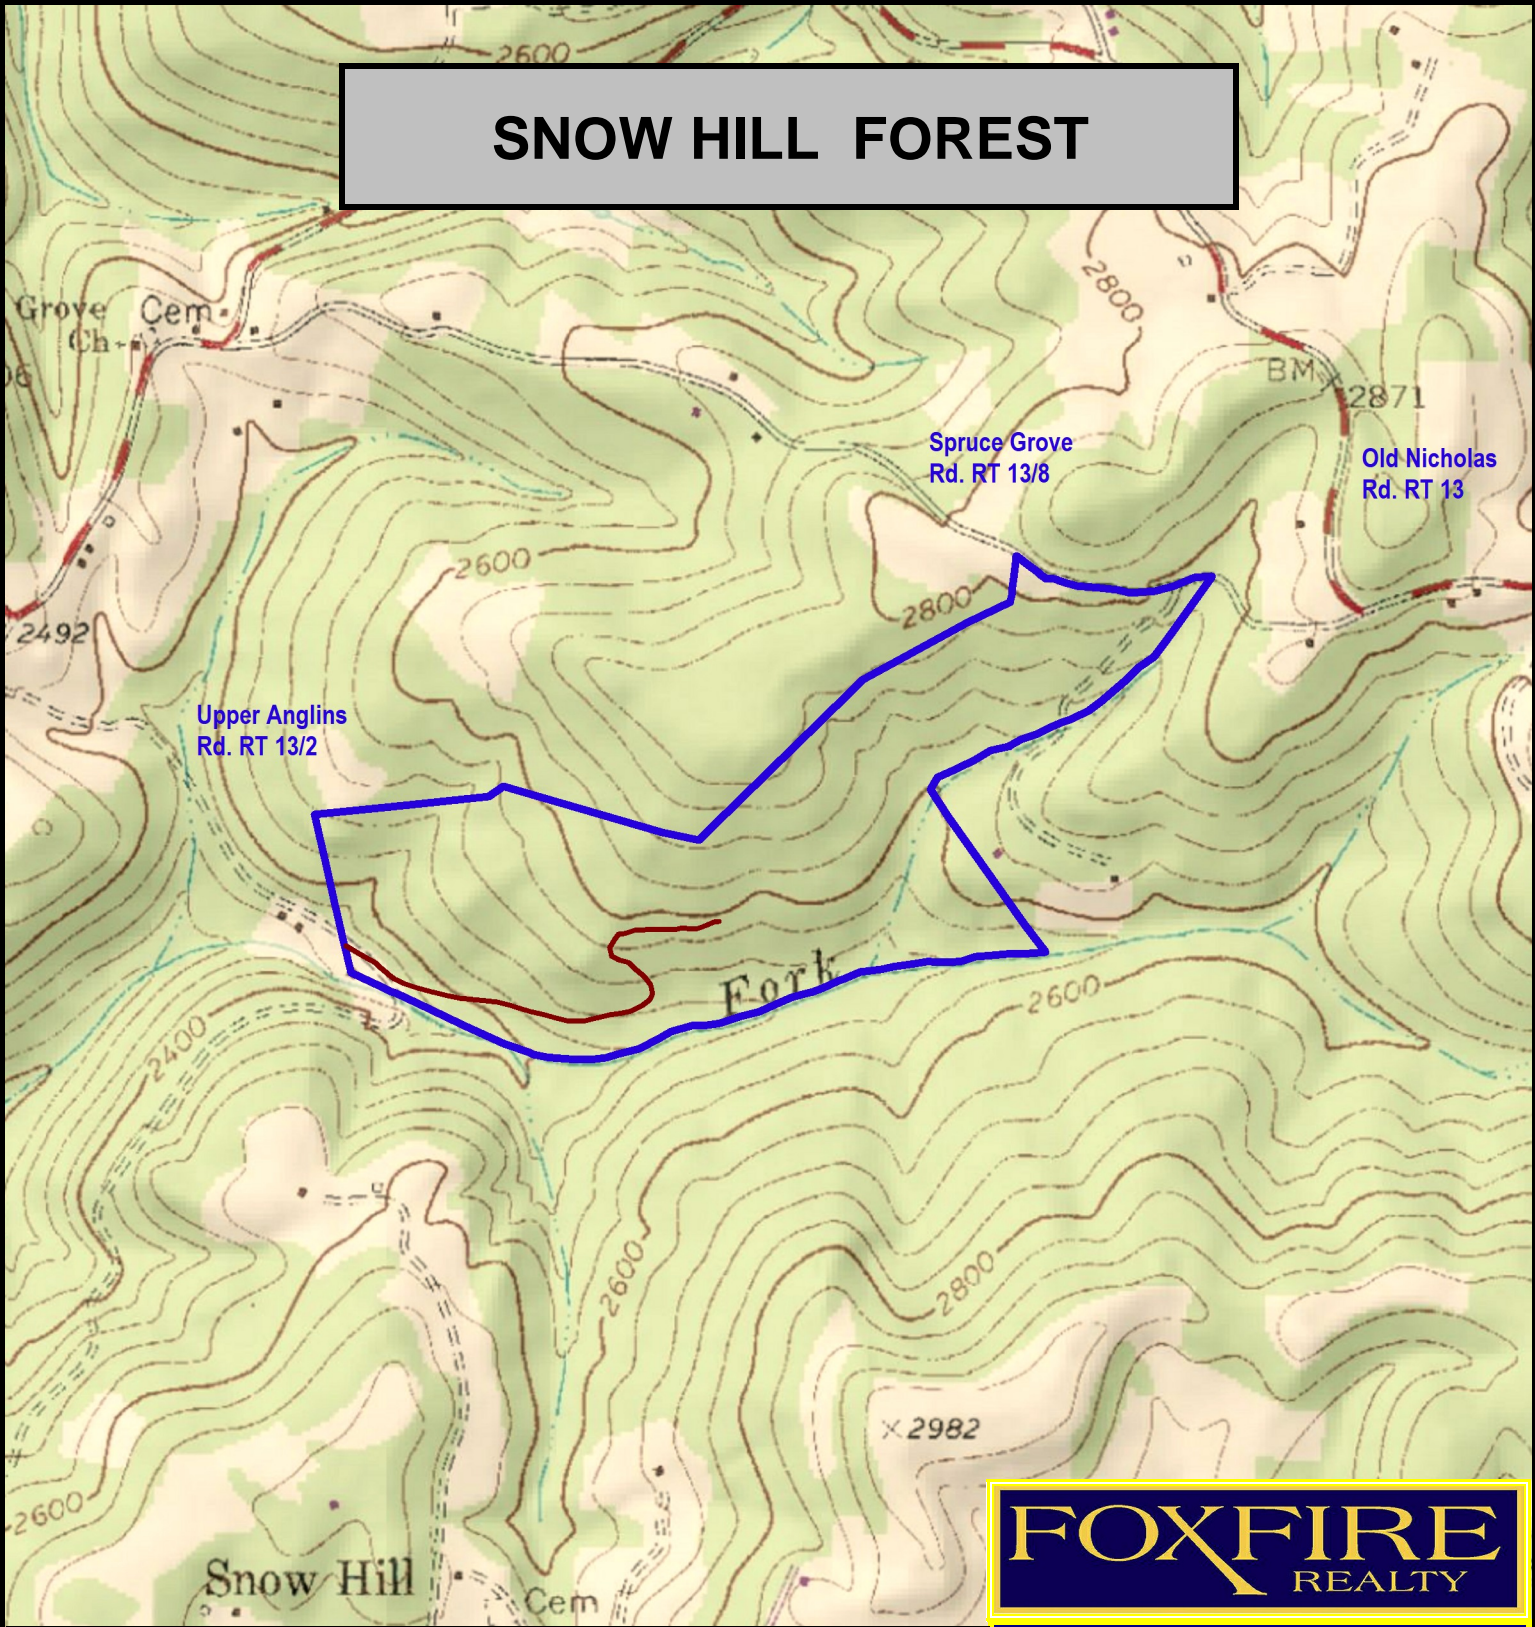

# SNOW HILL FOREST

SNOW HILL FOREST, Nicholas County, WV  
(topographic map)  
Elevation Range: 2343' - 2783' +/-; Google Coordinates:  
LAT 38.145189 (N), LON -80.782800 (W)  
This map is for general location purposes only.