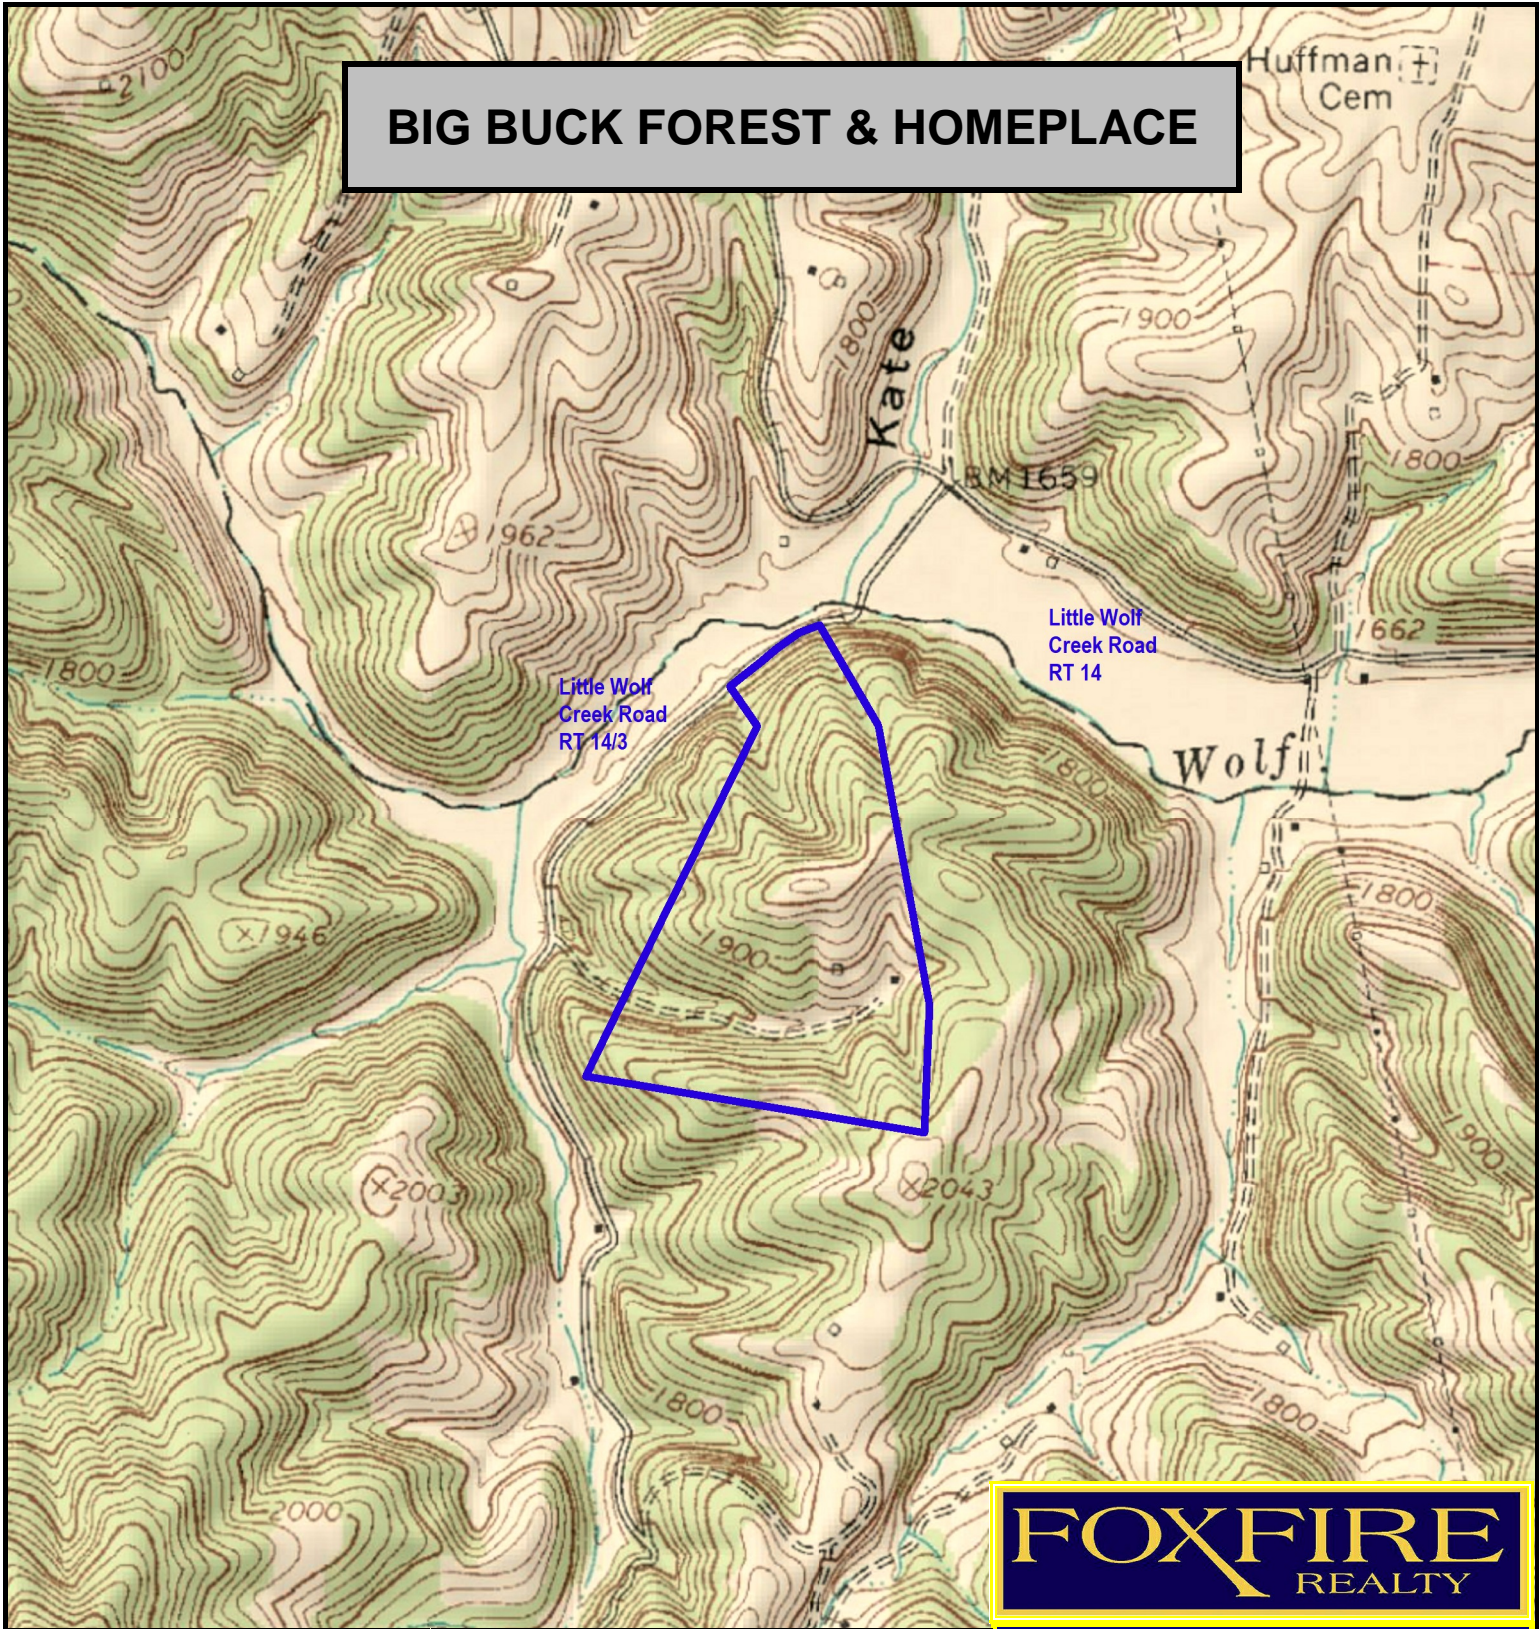

BIG BUCK FOREST & HOMEPLACE

FOXFIRE
REALTY

BIG BUCK FOREST & HOMEPLACE, Summers County, WV (topographic map)
Elevation Range: 1733' - 1995' +/-; Google Coordinates:
LAT 37.595145 (N), LON -80.846428 (W)
This map is for general location purposes only. Consult a licensed land surveyor for actual boundary location and acreage.