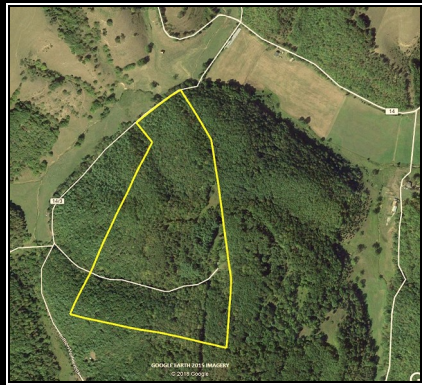

BIG BUCK FOREST & HOMEPLACE

FOXFIRE
REALTY

BIG BUCK FOREST & HOMEPLACE, Summers County, WV (topographic map)
Elevation Range: 1733' - 1995' +/-; Google Coordinates:
LAT 37.595145 (N), LON -80.846428 (W)
This map is for general location purposes only. Consult a licensed land surveyor for actual boundary location and acreage.