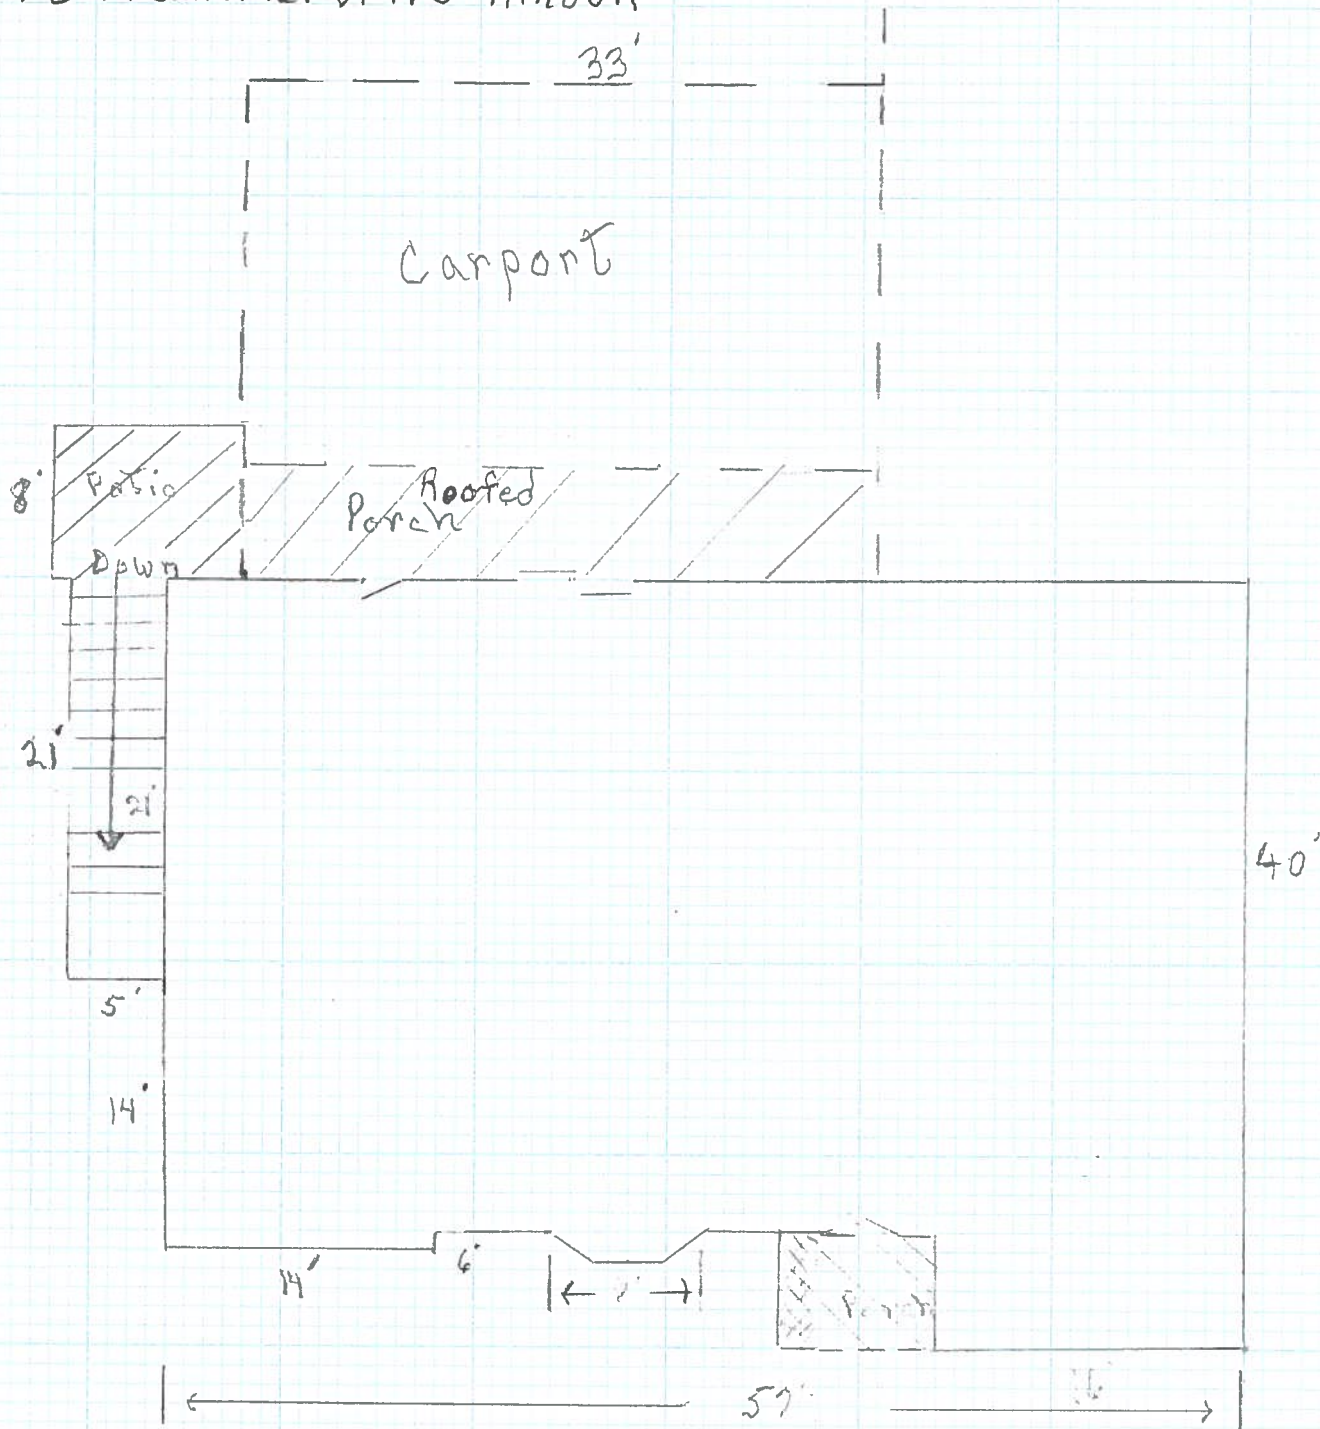

8/30/19 720 Greenbrier Drive Hinton

8/30/19 920 Greenbrier Drive, Hinton

Basement

1st floor

8/30/19

920 Greenbrier Drive Minton

1st floor

Living R.	18' x 24'	=	432' sq
Kitchen	12' x 20' + 21'	=	261' sq
Dining R.	15' x 15'	=	225' sq
Family R.	15' x 17'	=	255' sq
Master Bed R.	14' x 14'	=	196' sq
Bed R.	12' x 13'	=	156' sq
Bed R.	10' x 13'	=	130' sq
Bath R.	10' x 5' + 10'	=	60' sq

Total living space - 2,056 sq