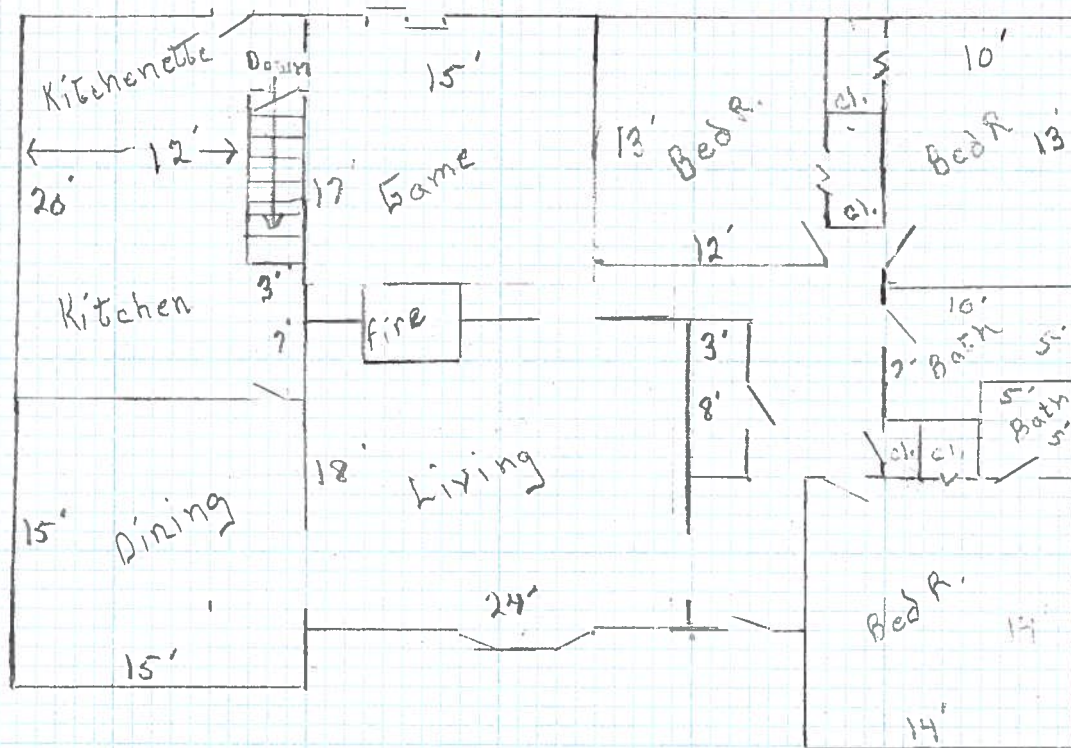

8/30/19 720 Greenbrier Drive Hinton

8/30/19 920 Greenbrier Drive, Hinton

Basement

1st floor

8/30/19

920 Greenbrier Drive Minton

1st floor

Living R.	18' x 24'	=	432' sq
Kitchen	12' x 20' + 21'	=	261' sq
Dining R.	15' x 15'	=	225' sq
Family R.	15' x 17'	=	255' sq
Master Bed R.	14' x 14'	=	196' sq
Bed R.	12' x 13'	=	156' sq
Bed R.	10' x 13'	=	130' sq
Bath R.	10' x 5' + 10'	=	60' sq

Total living space - 2,056 sq