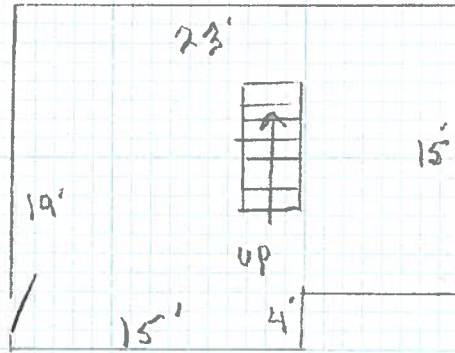

8/30/19 720 Greenbrier Drive Hinton

8/30/19 920 Greenbrier Drive, Hinton

Basement

1st floor

8/30/19

920 Greenbrier Drive Minton

1st floor

Living R.	18' x 24'	=	432' sq
Kitchen	12' x 20' + 21'	=	261' sq
Dining R.	15' x 15'	=	225' sq
Family R.	15' x 17'	=	255' sq
Master Bed R.	14' x 14'	=	196' sq
Bed R.	12' x 13'	=	156' sq
Bed R.	10' x 13'	=	130' sq
Bath R.	10' x 5' + 10'	=	60' sq