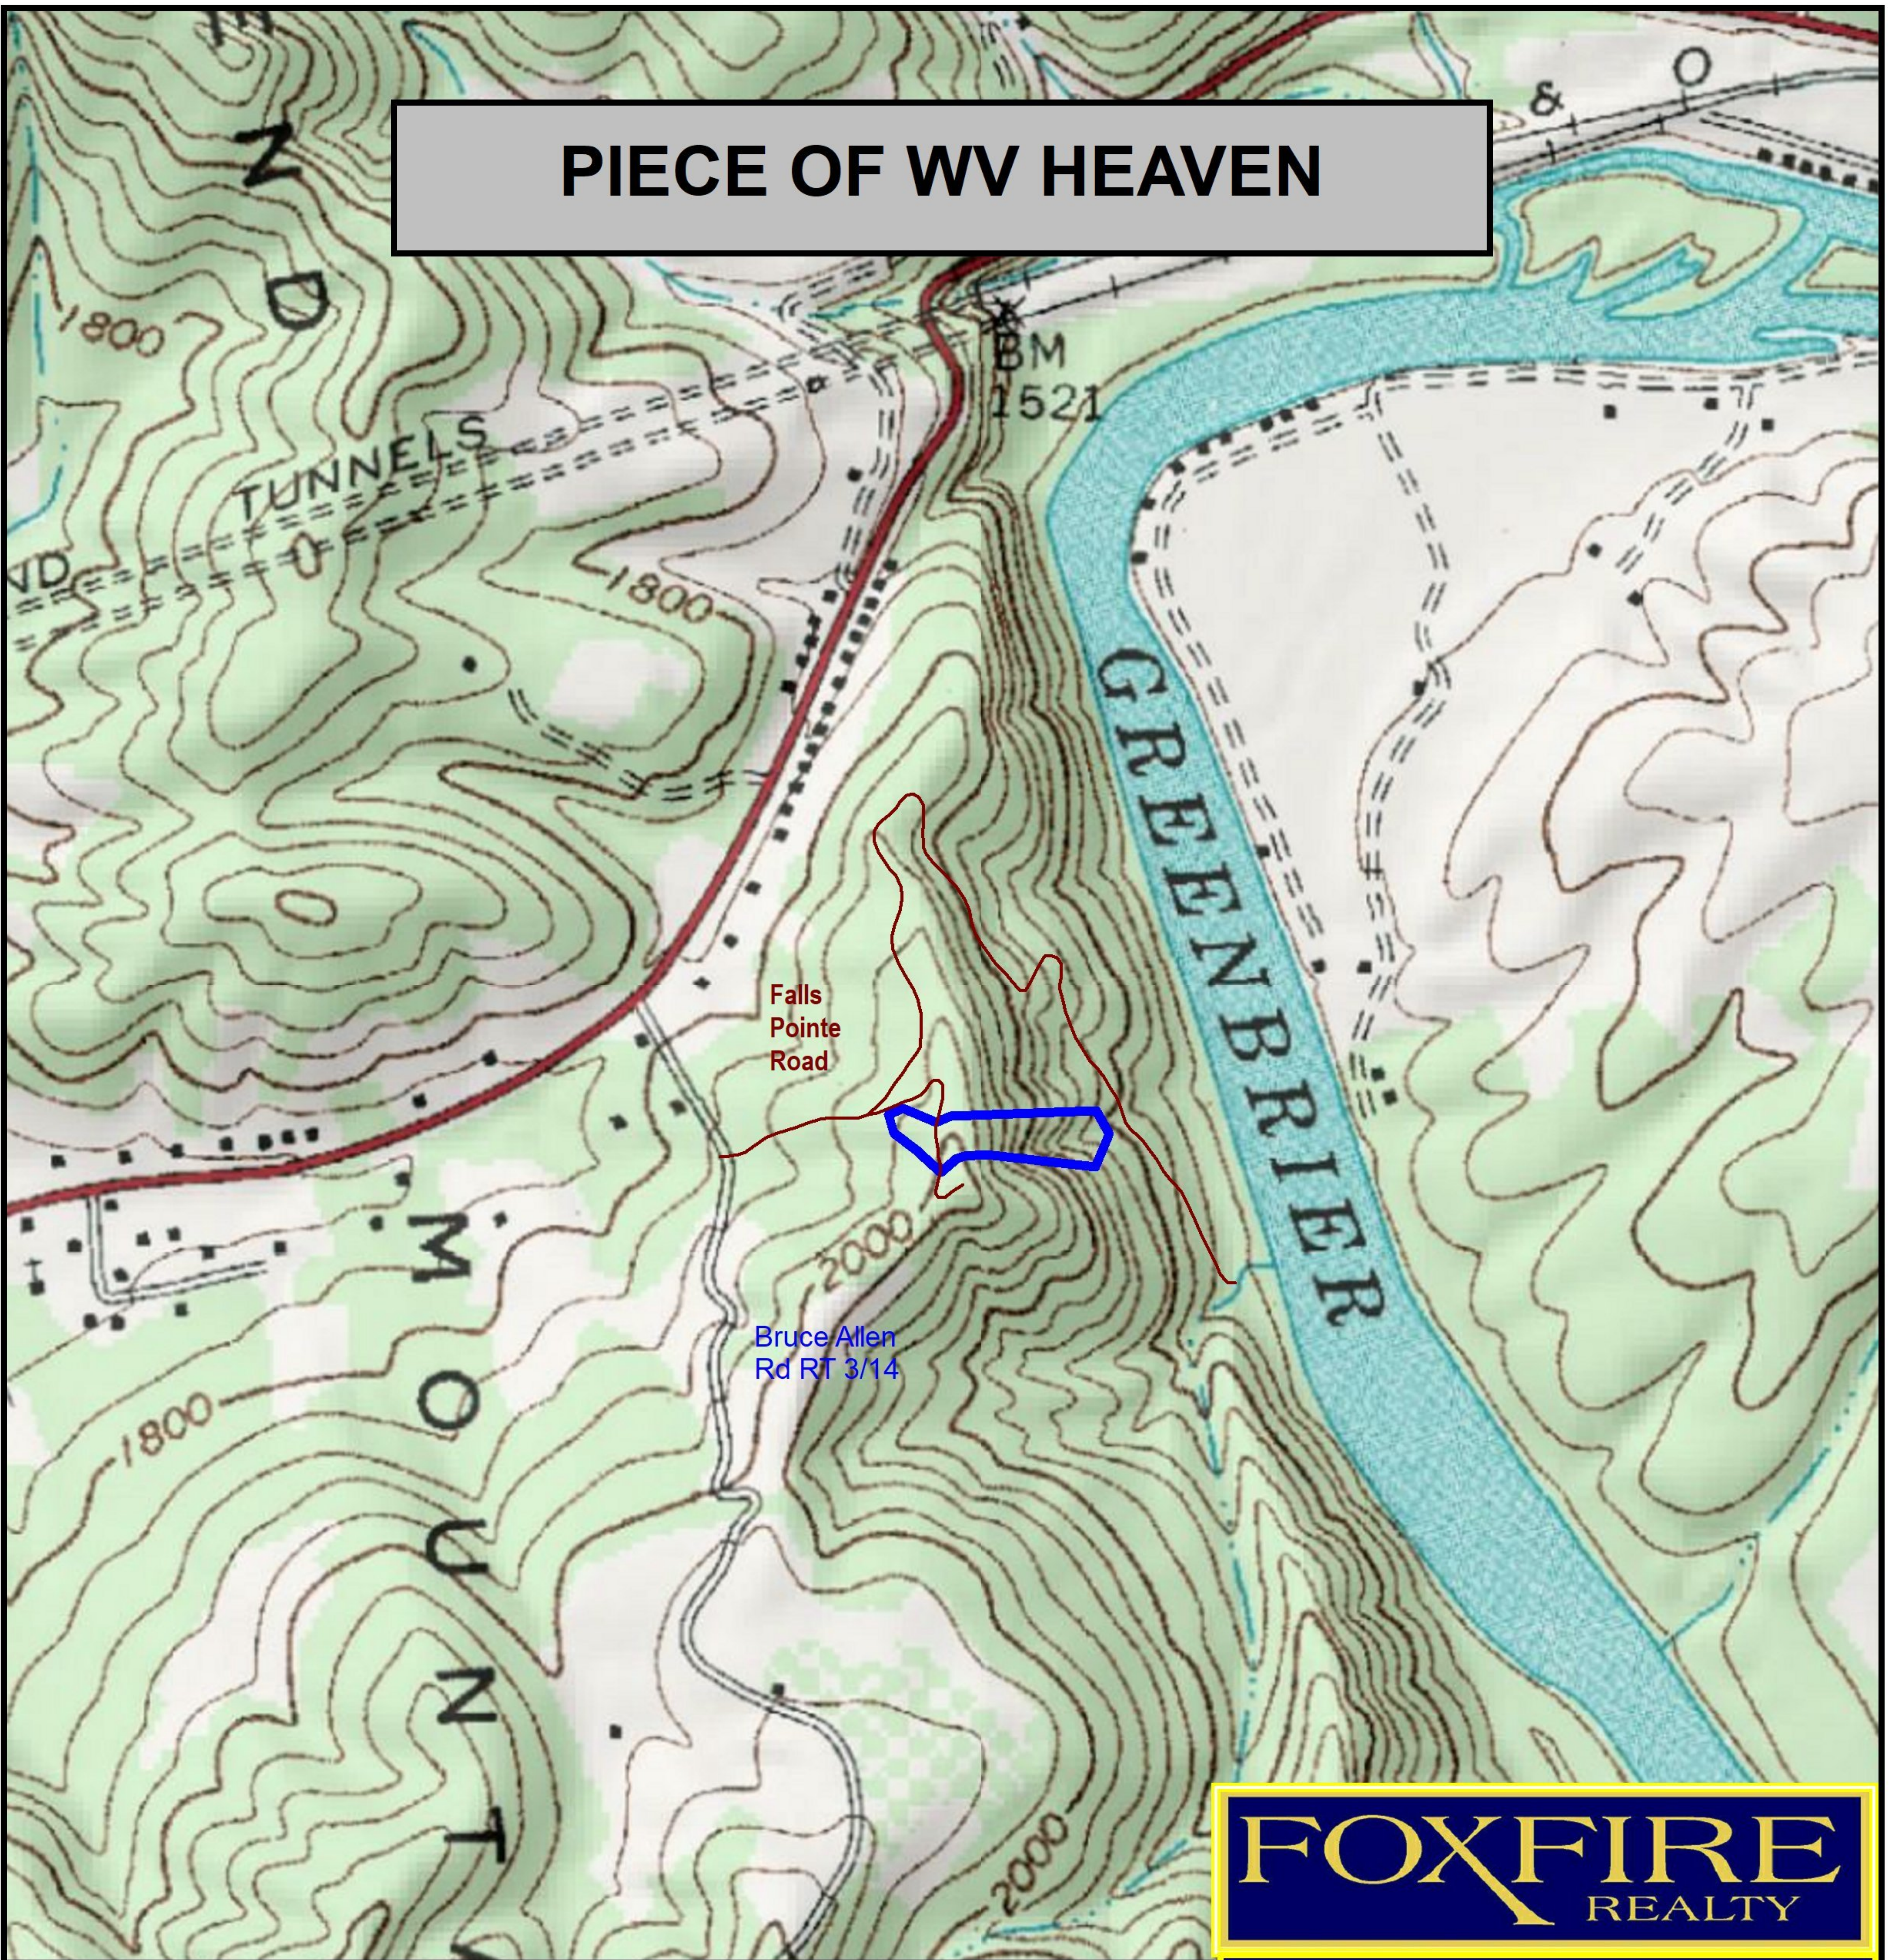

PIECE OF WV HEAVEN

FOXFIRE
REALTY

PIECE OF WV HEAVEN, Summers County, WV (topographic map)
Elevation Range: 1663' - 1954' +/-; Google Coordinates:
LAT 37.641415 (N), LON -80.767545 (W)
This map is for general location purposes only. Consult a licensed land
surveyor for actual boundary location and acreage.

RICHARD GRIST, Broker - Auctioneer - Forester
304.646.8837 Richard@Foxfirenation.com
WWW.FOXFIRENATION.COM

FOR TOPO MAP SCALE 1:9600 1 INCH = 800 FT.