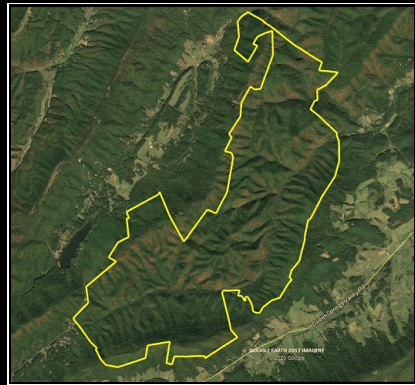

BACK CREEK FOREST

MONCOVE LAKE RECREATION AREA

Minerals Only

FOXFIRE
REALTY

BACK CREEK FOREST, Monroe County, WV
(topographic map with roads and trails)
Elevation Range: 1989' - 3355' +/- Google Coordinates:
LAT 37.669013 (N), LON -80.304324 (W)
This map is for general location purposes only. Consult a licensed land
surveyor for actual boundary location and acreage.