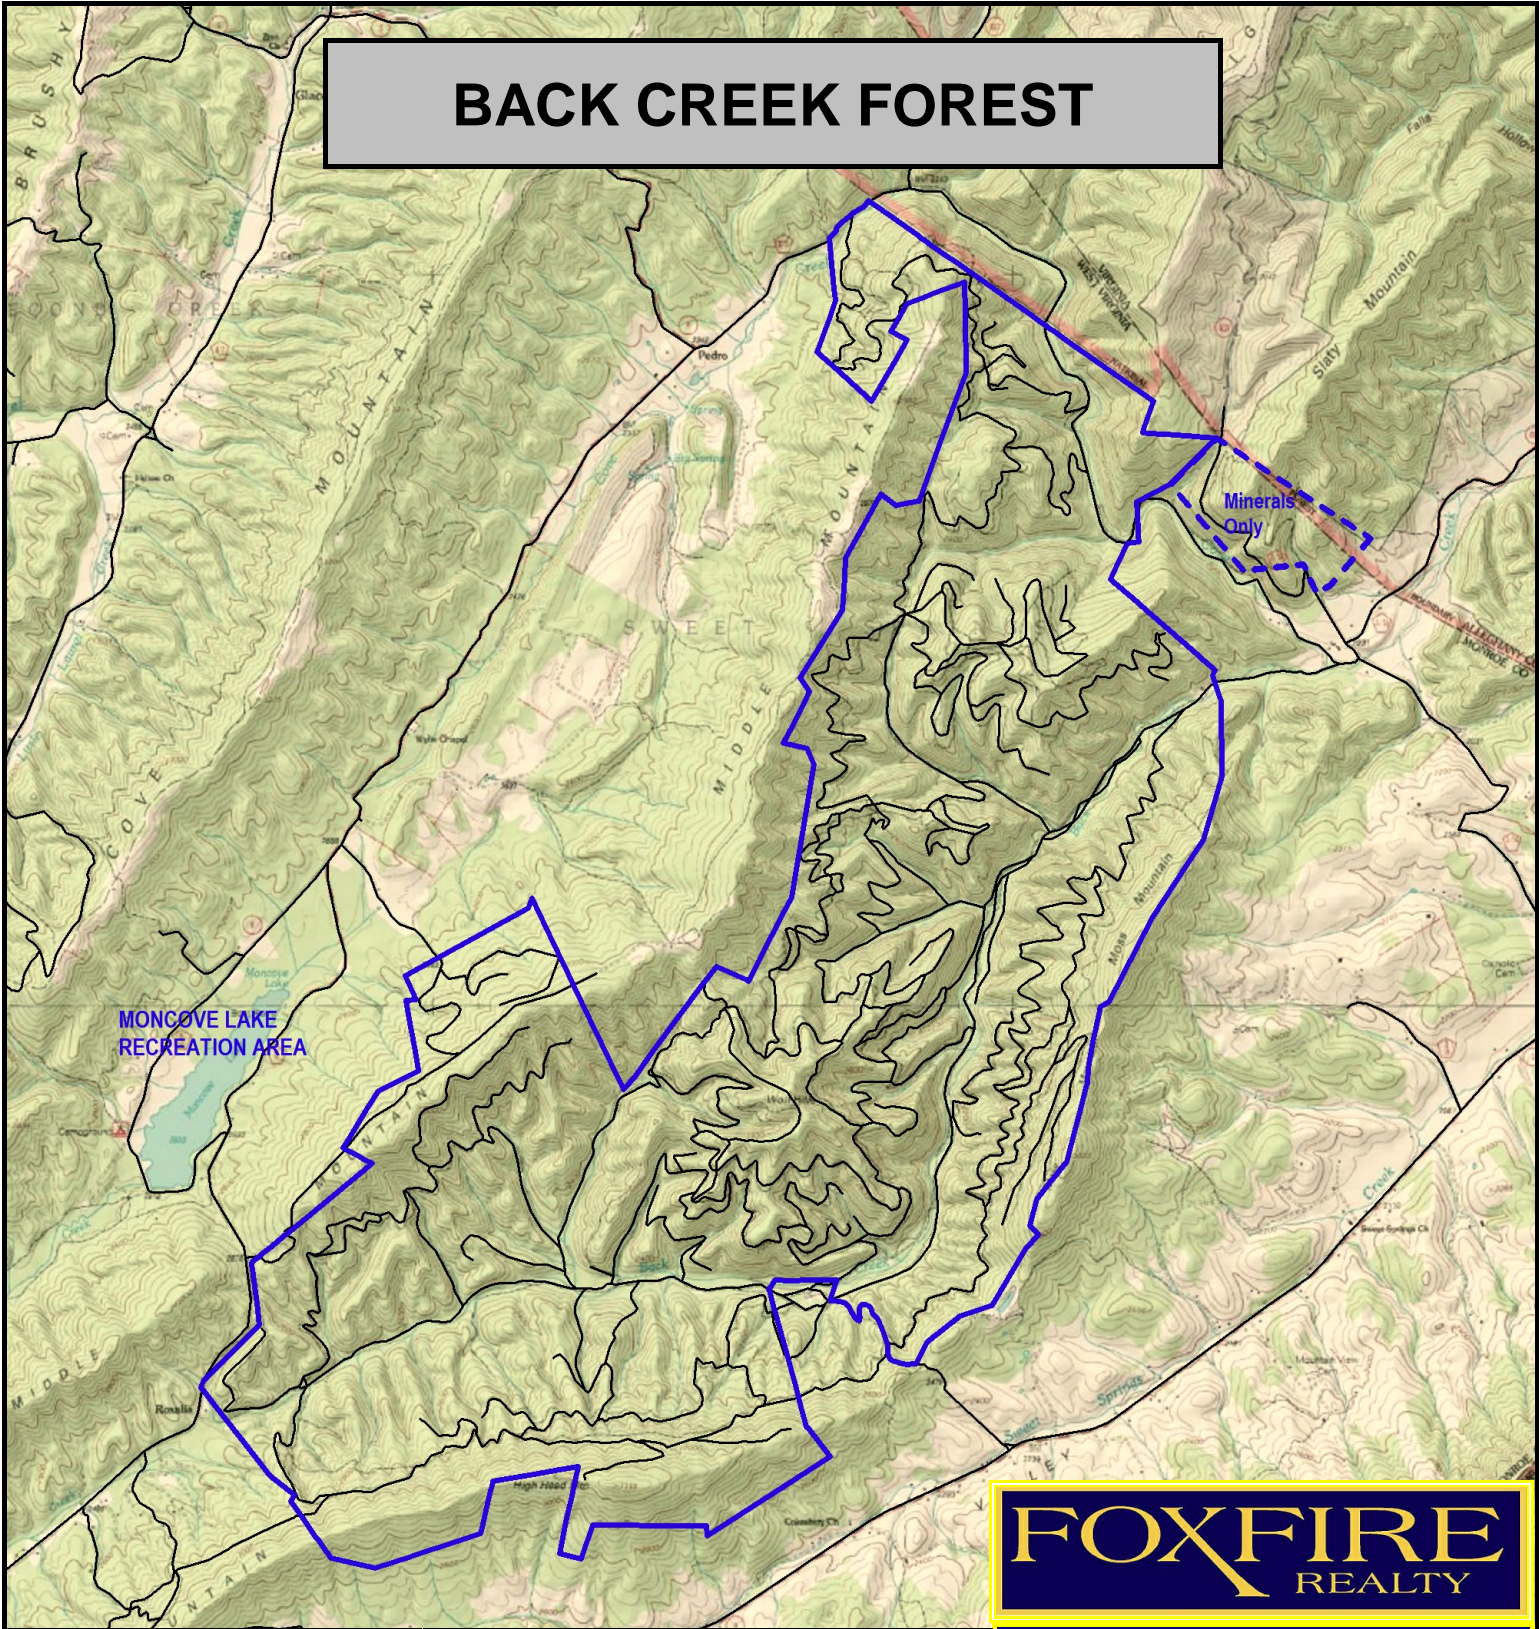

BACK CREEK FOREST

MONCOVE LAKE RECREATION AREA

Minerals Only

FOXFIRE
REALTY

BACK CREEK FOREST, Monroe County, WV
(topographic map with roads and trails)
Elevation Range: 1989' - 3355' +/- Google Coordinates:
LAT 37.669013 (N), LON -80.304324 (W)
This map is for general location purposes only. Consult a licensed land
surveyor for actual boundary location and acreage.