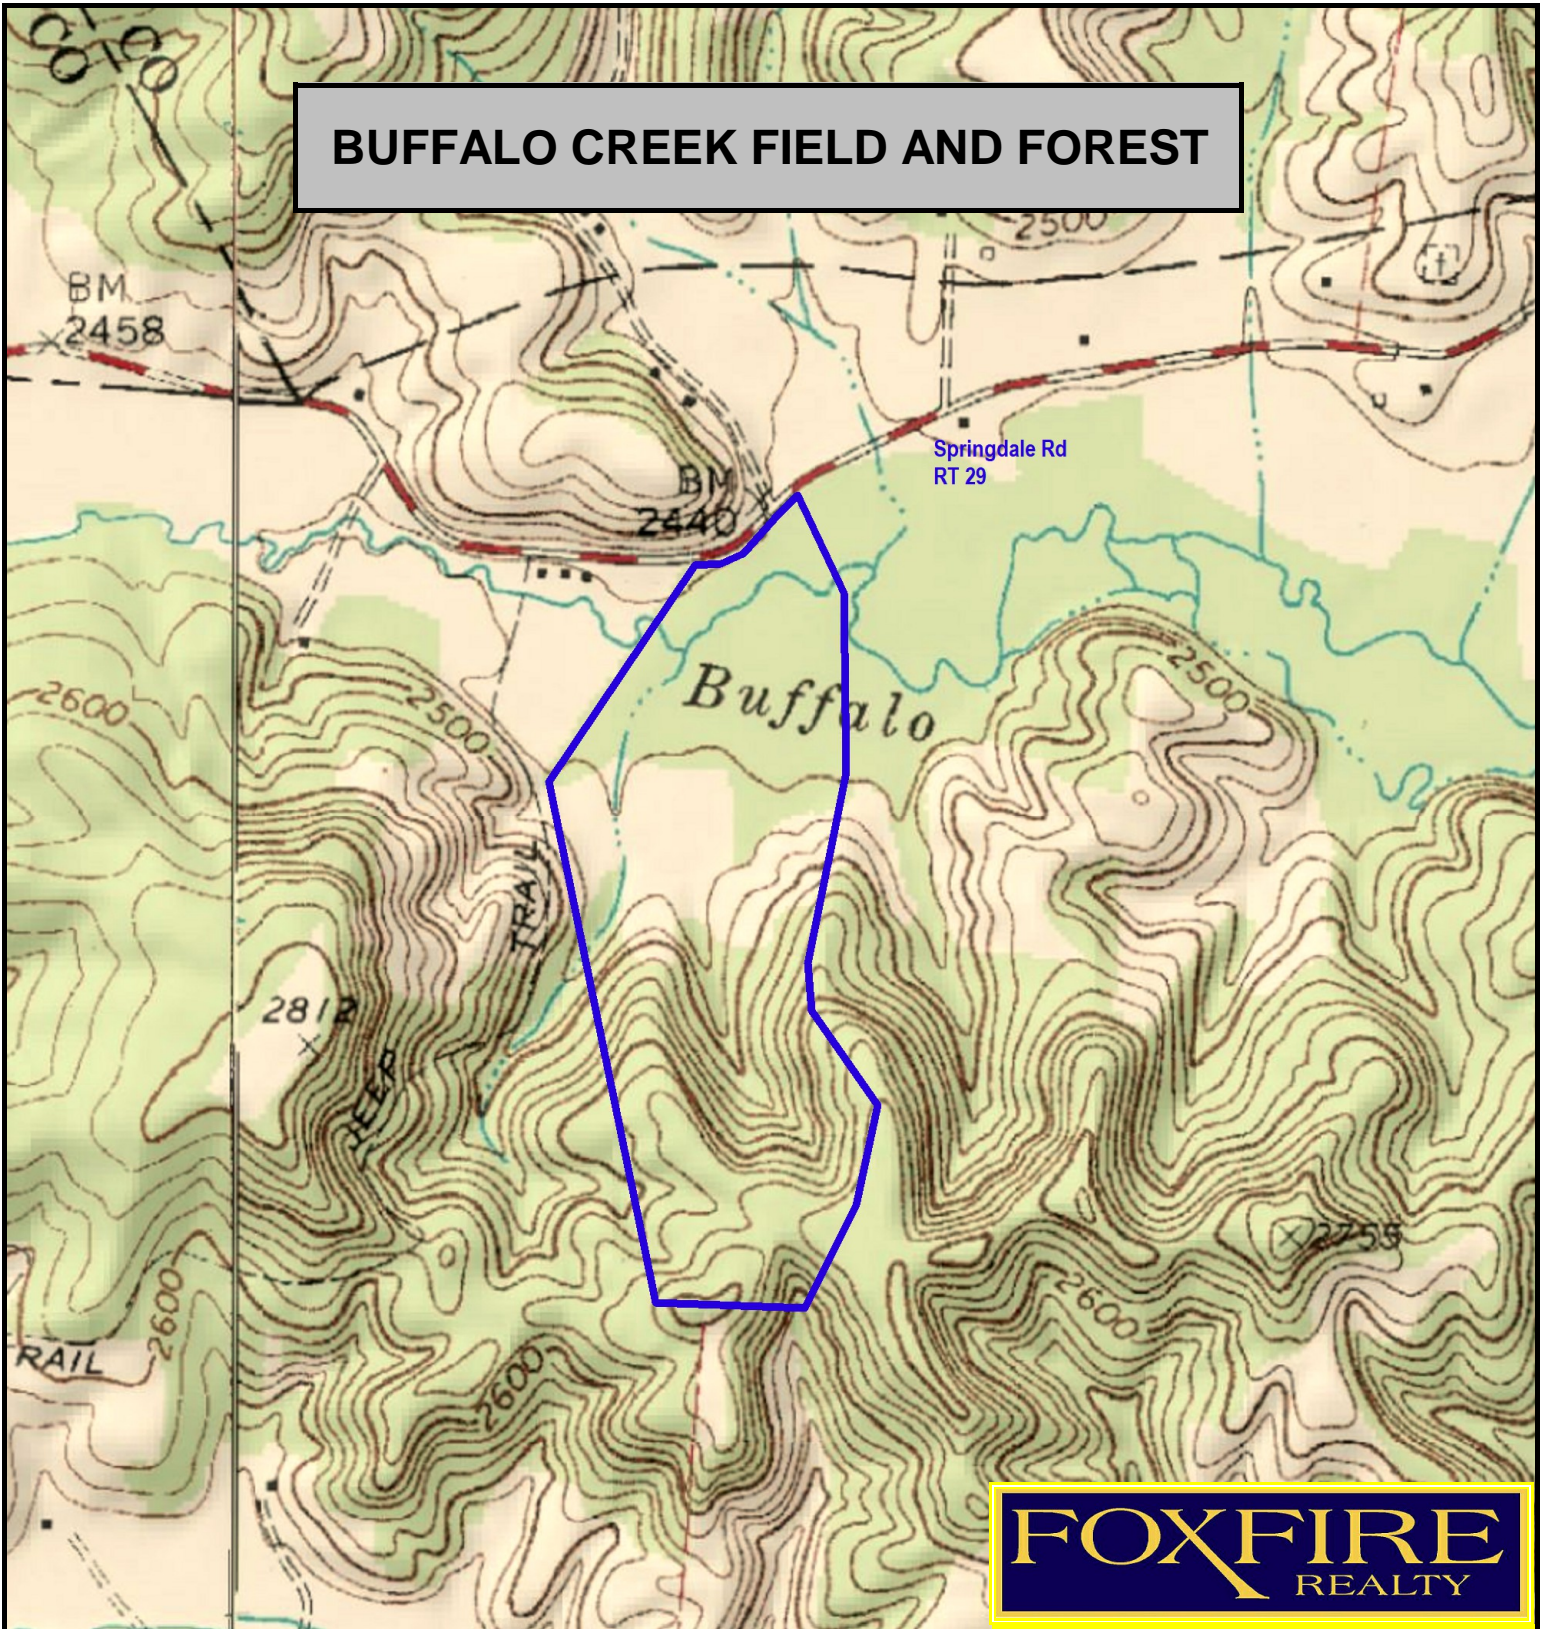

BUFFALO CREEK FIELD AND FOREST

FOXFIRE
REALTY

BUFFALO CRK FIELD AND FOREST, Greenbrier County, WV
(topographic map)
Elevation Range: 2428' - 2662' +/-; Google Coordinates:
LAT 37.863349 (N), LON -80.742664 (W)
This map is for general location purposes only. Consult a licensed land
surveyor for actual boundary location and acreage.

RICHARD GRIST, Broker - Auctioneer - Forester
304.646.8837 Richard@Foxfirenation.com
WWW.FOXFIRENATION.COM

FOR TOPO MAP

SCALE 1:9600

1 INCH = 800 FT.