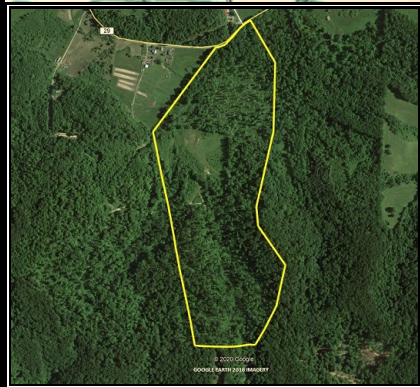

BUFFALO CREEK FIELD AND FOREST

FOXFIRE
REALTY

BUFFALO CRK FIELD AND FOREST, Greenbrier County, WV
(topographic map)
Elevation Range: 2428' - 2662' +/-; Google Coordinates:
LAT 37.863349 (N), LON -80.742664 (W)
This map is for general location purposes only. Consult a licensed land
surveyor for actual boundary location and acreage.

RICHARD GRIST, Broker - Auctioneer - Forester
304.646.8837 Richard@Foxfirenation.com
WWW.FOXFIRENATION.COM

FOR TOPO MAP

SCALE 1:9600

1 INCH = 800 FT.