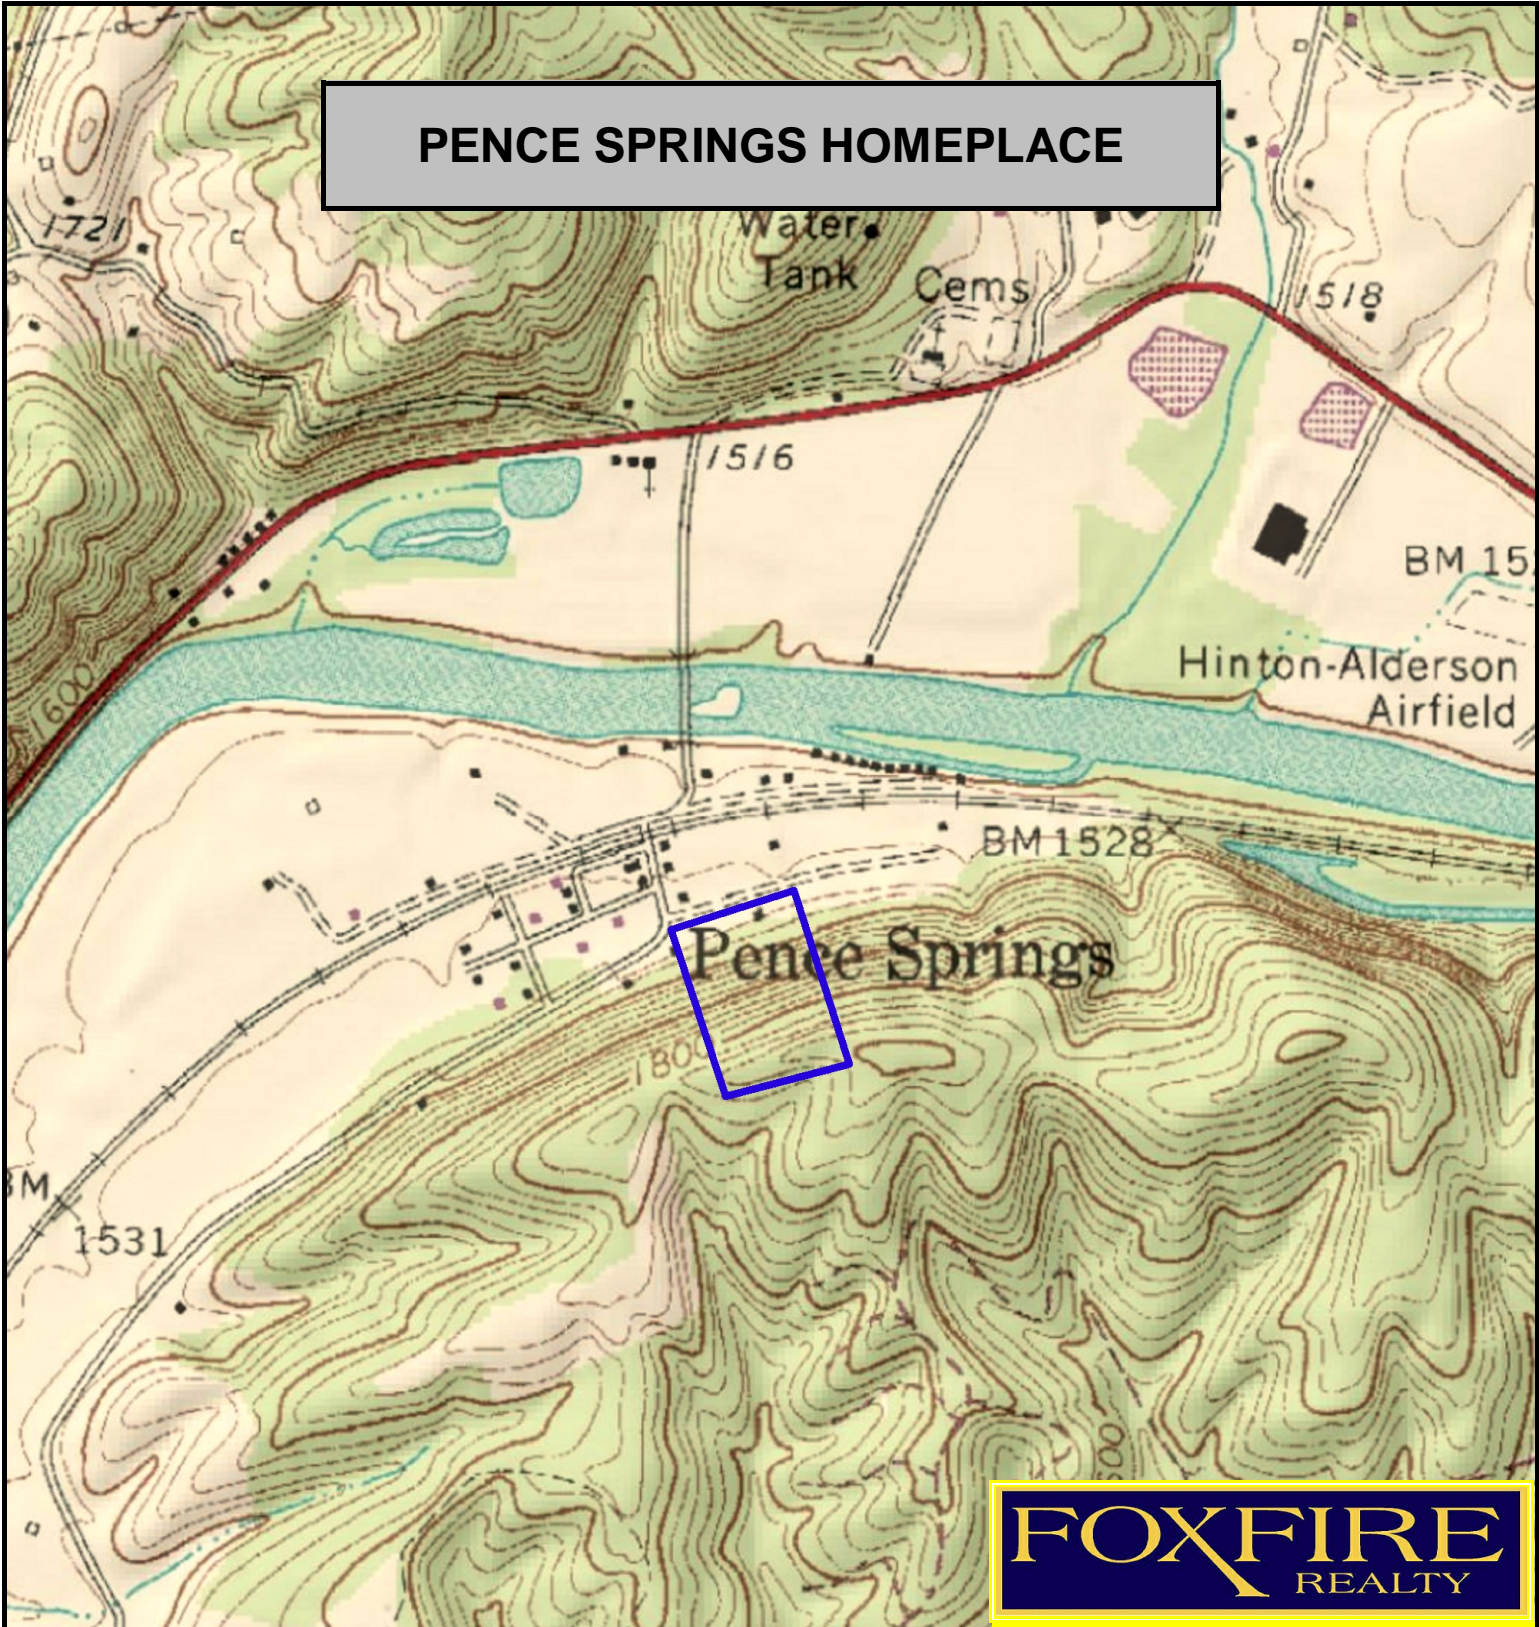

# PENCE SPRINGS HOMEPLACE

**FOX FIRE**  
REALTY

PENCE SPRINGS HOMEPLACE, Summers County, WV (topographic map)  
Elevation Range: 1577' - 1908' +/-; Google Coordinates:  
LAT 37.677396 (N), LON -80.723712 (W)  
This map is for general location purposes only. Consult a licensed land  
surveyor for actual boundary location and acreage.