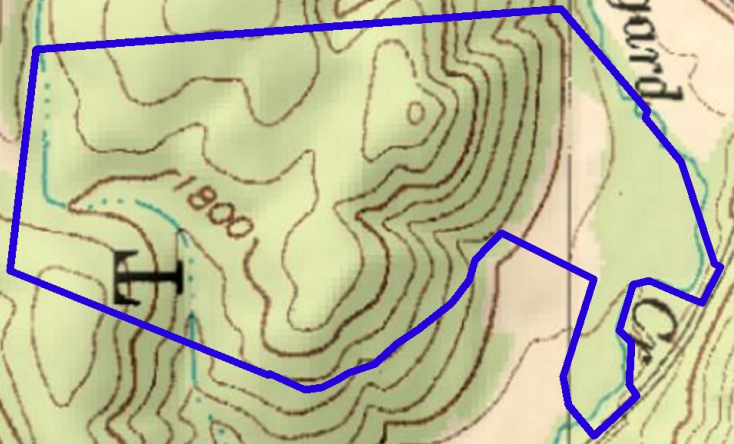

# HUNGARDS CREEK FOREST

**FOXFIRE**  
REALTY

**RICHARD GRIST, Broker - Auctioneer - Forester**  
304.646.8837 Richard@Foxfirenation.com  
[WWW.FOXFIRENATION.COM](http://WWW.FOXFIRENATION.COM)

HUNGARDS CREEK FOREST, Summers County, WV (topographic map)  
Elevation Range: 1569' - 1900' +/-; Google Coordinates:  
LAT 37.673090 (N), LON -80.749194 (W)  
This map is for general location purposes only. Consult a licensed land  
surveyor for actual boundary location and acreage.

FOR TOPO MAP

SCALE 1:9600

1 INCH = 800 FT.