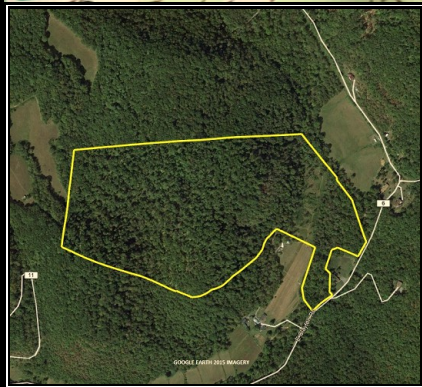

# HUNGARDS CREEK FOREST

**FOXFIRE**  
REALTY

**RICHARD GRIST, Broker - Auctioneer - Forester**  
304.646.8837 Richard@Foxfirenation.com  
[WWW.FOXFIRENATION.COM](http://WWW.FOXFIRENATION.COM)

HUNGARDS CREEK FOREST, Summers County, WV (topographic map)  
Elevation Range: 1569' - 1900' +/-; Google Coordinates:  
LAT 37.673090 (N), LON -80.749194 (W)  
This map is for general location purposes only. Consult a licensed land  
surveyor for actual boundary location and acreage.

FOR TOPO MAP

SCALE 1:9600

1 INCH = 800 FT.