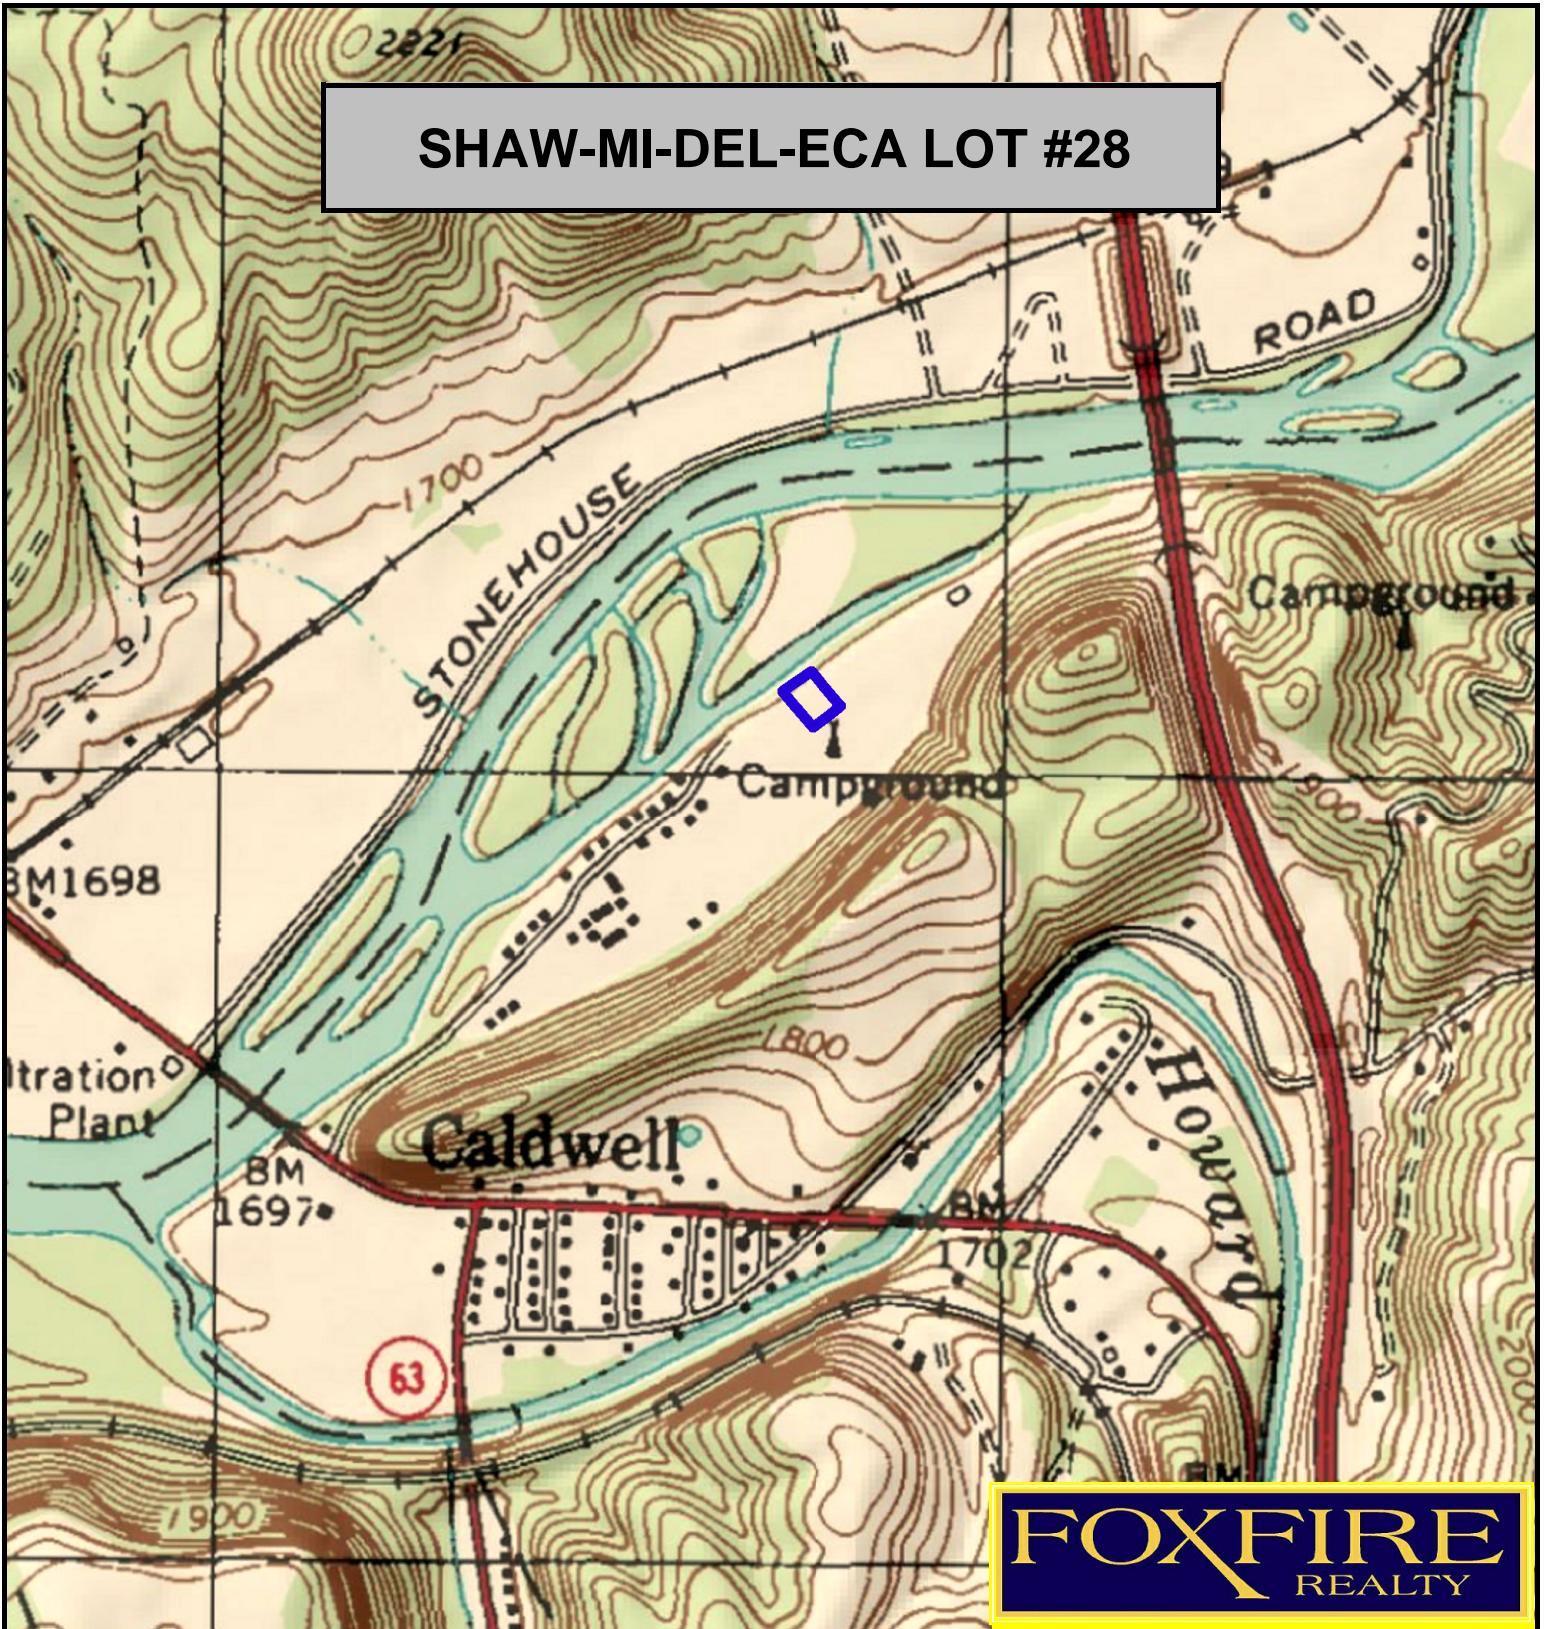

SHAW-MI-DEL-ECA LOT #28

FOXFIRE
REALTY

SHAW-MI-DEL-ECA LOT #28, Greenbrier County, WV (topographic map)
Elevation: 1684' +/-; Google Coordinates:
LAT 37.786498 (N), LON -80.389189 (W)
This map is for general location purposes only. Consult a licensed land
surveyor for actual boundary location and acreage.

RICHARD GRIST, Broker - Auctioneer - Forester
304.646.8837 Richard@Foxfirenation.com
WWW.FOXFIRENATION.COM

FOR TOPO MAP

SCALE 1:9600

1 INCH = 800 FT.