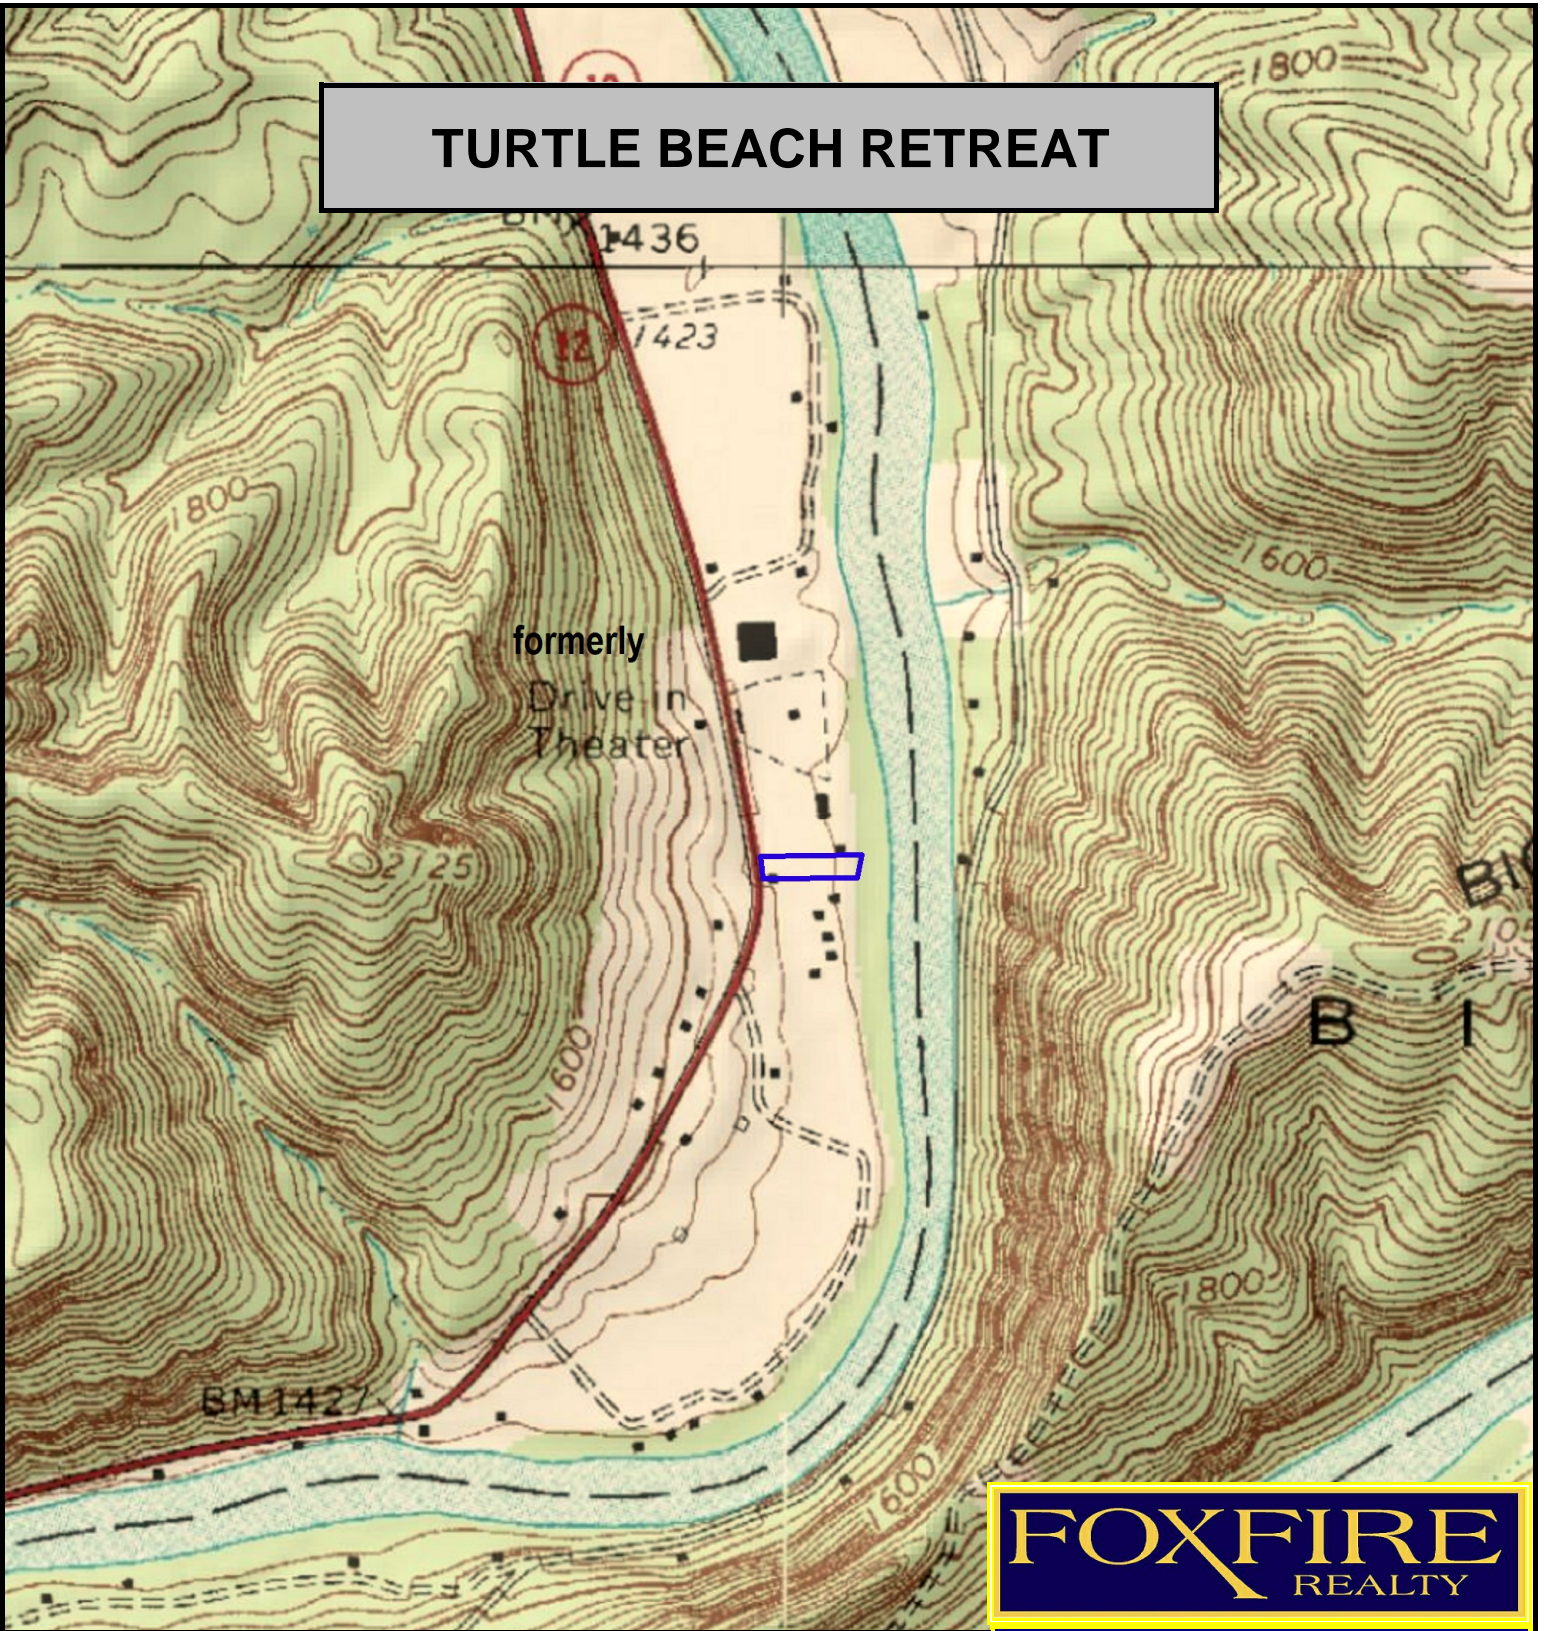

TURTLE BEACH RETREAT

FOX FIRE
REALTY

TURTLE BEACH RETREAT, Summers County, WV (topographic map)
Elevation Range: 1414' - 1436' +/-; Google Coordinates:
LAT 37.618283 (N), LON -80.791549 (W)
This map is for general location purposes only. Consult a licensed land
surveyor for actual boundary location and acreage.

RICHARD GRIST, Broker - Auctioneer - Forester
304.646.8837 Richard@Foxfirenation.com
WWW.FOXFIRENATION.COM

FOR TOPO MAP

SCALE 1:9600

1 INCH = 800 FT.