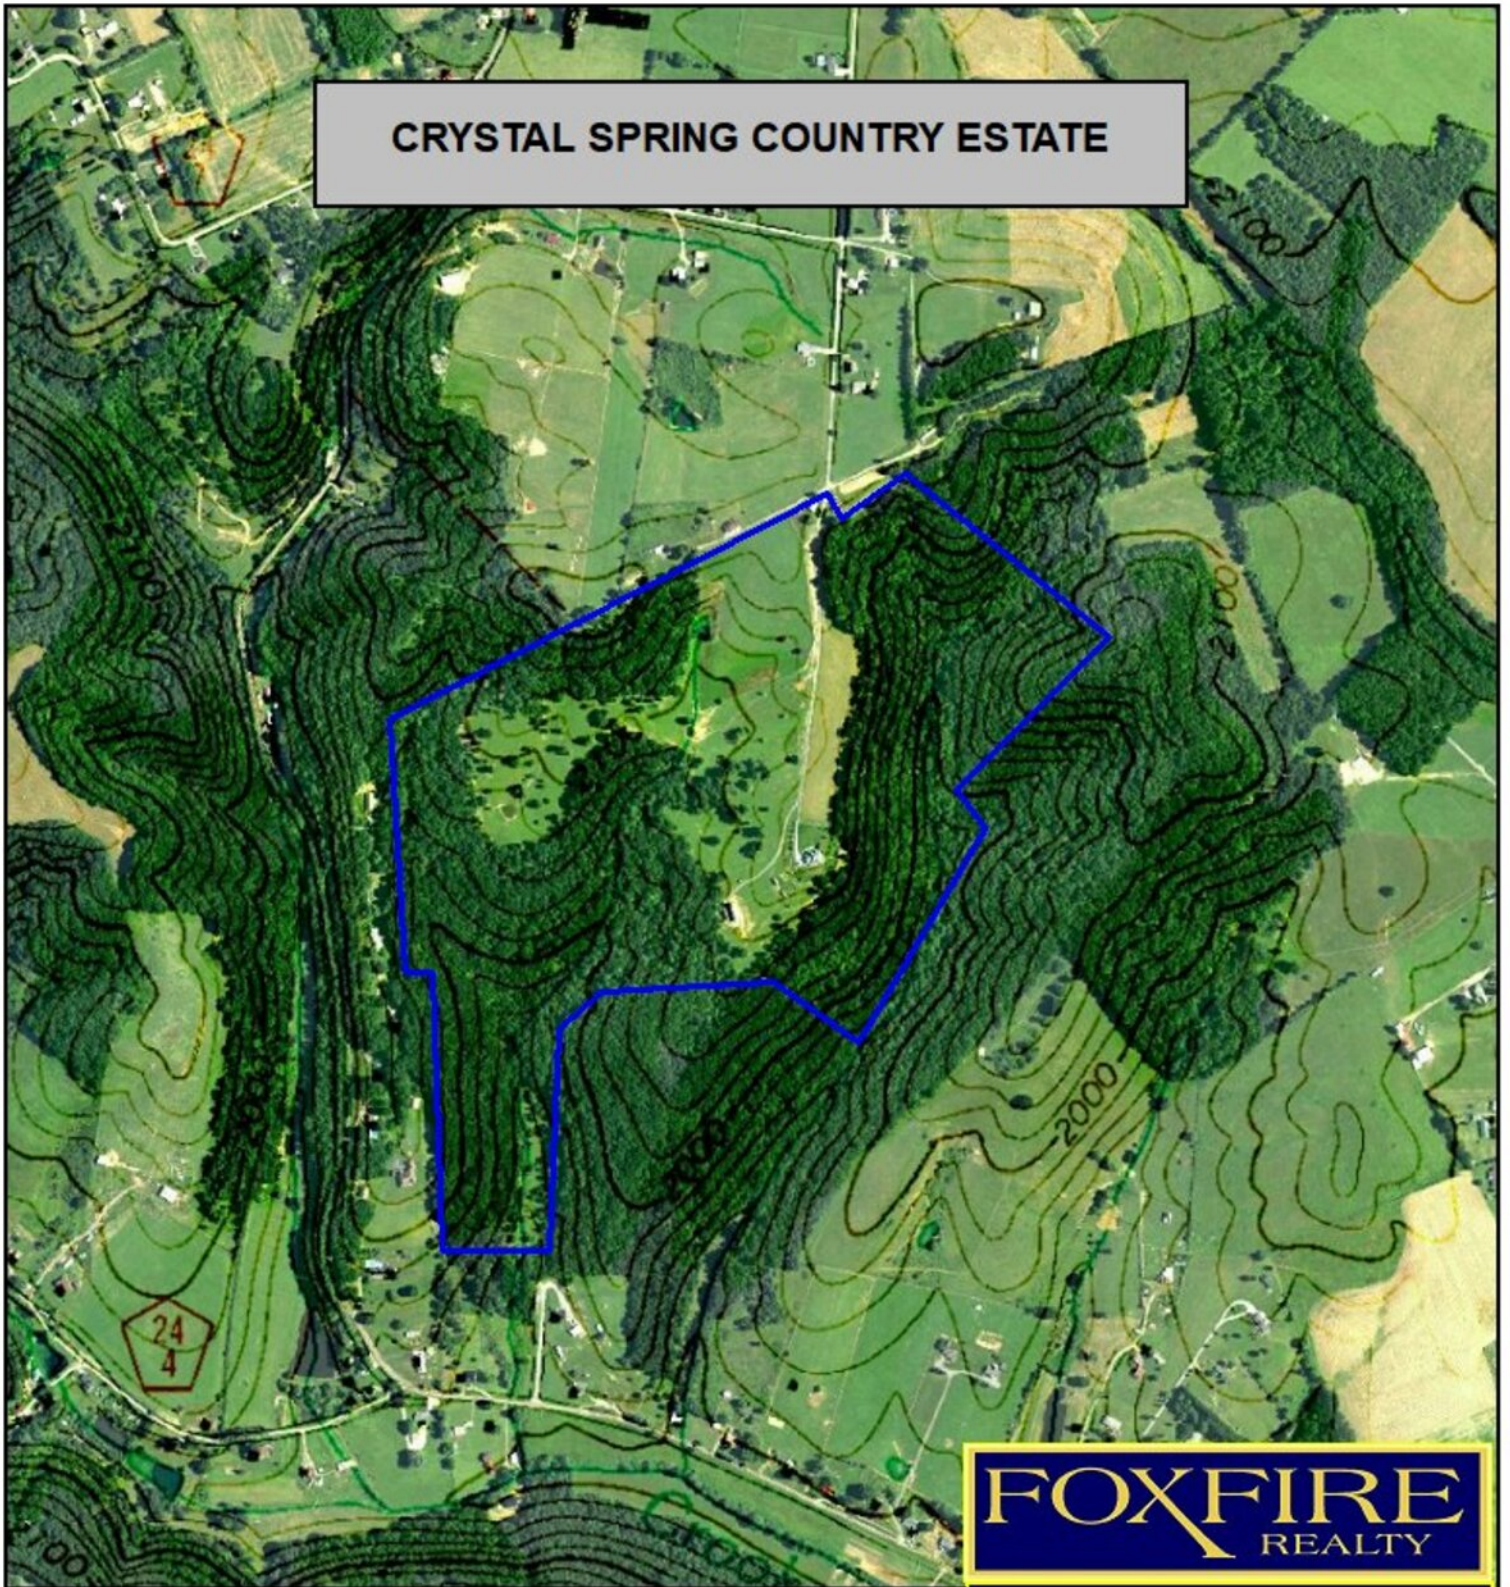

CRYSTAL SPRING COUNTRY ESTATE

FOXFIRE
REALTY

CRYSTAL SPRING COUNTRY ESTATE, Monroe County, WV
(orthophoto topographic map)
Elevation Range: 1930' - 2213' +/-; Google Coordinates:
LAT 37.443495 (N), LON -80.810144 (W)
This map is for general location purposes only. Consult a licensed land
surveyor for actual boundary location and acreage.