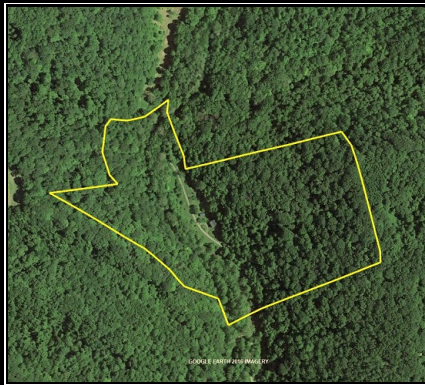

WENDY'S MOUNTAIN RETREAT

FOXFIRE
REALTY

WENDY'S MOUNTAIN RETREAT, Greenbrier County, WV
(topographic map)
Elevation Range: 2339' - 2709' +/-; Google Coordinates:
LAT 38.090834 (N), LON -80.402323 (W)
This map is for general location purposes only. Consult a licensed land
surveyor for actual boundary location and acreage.