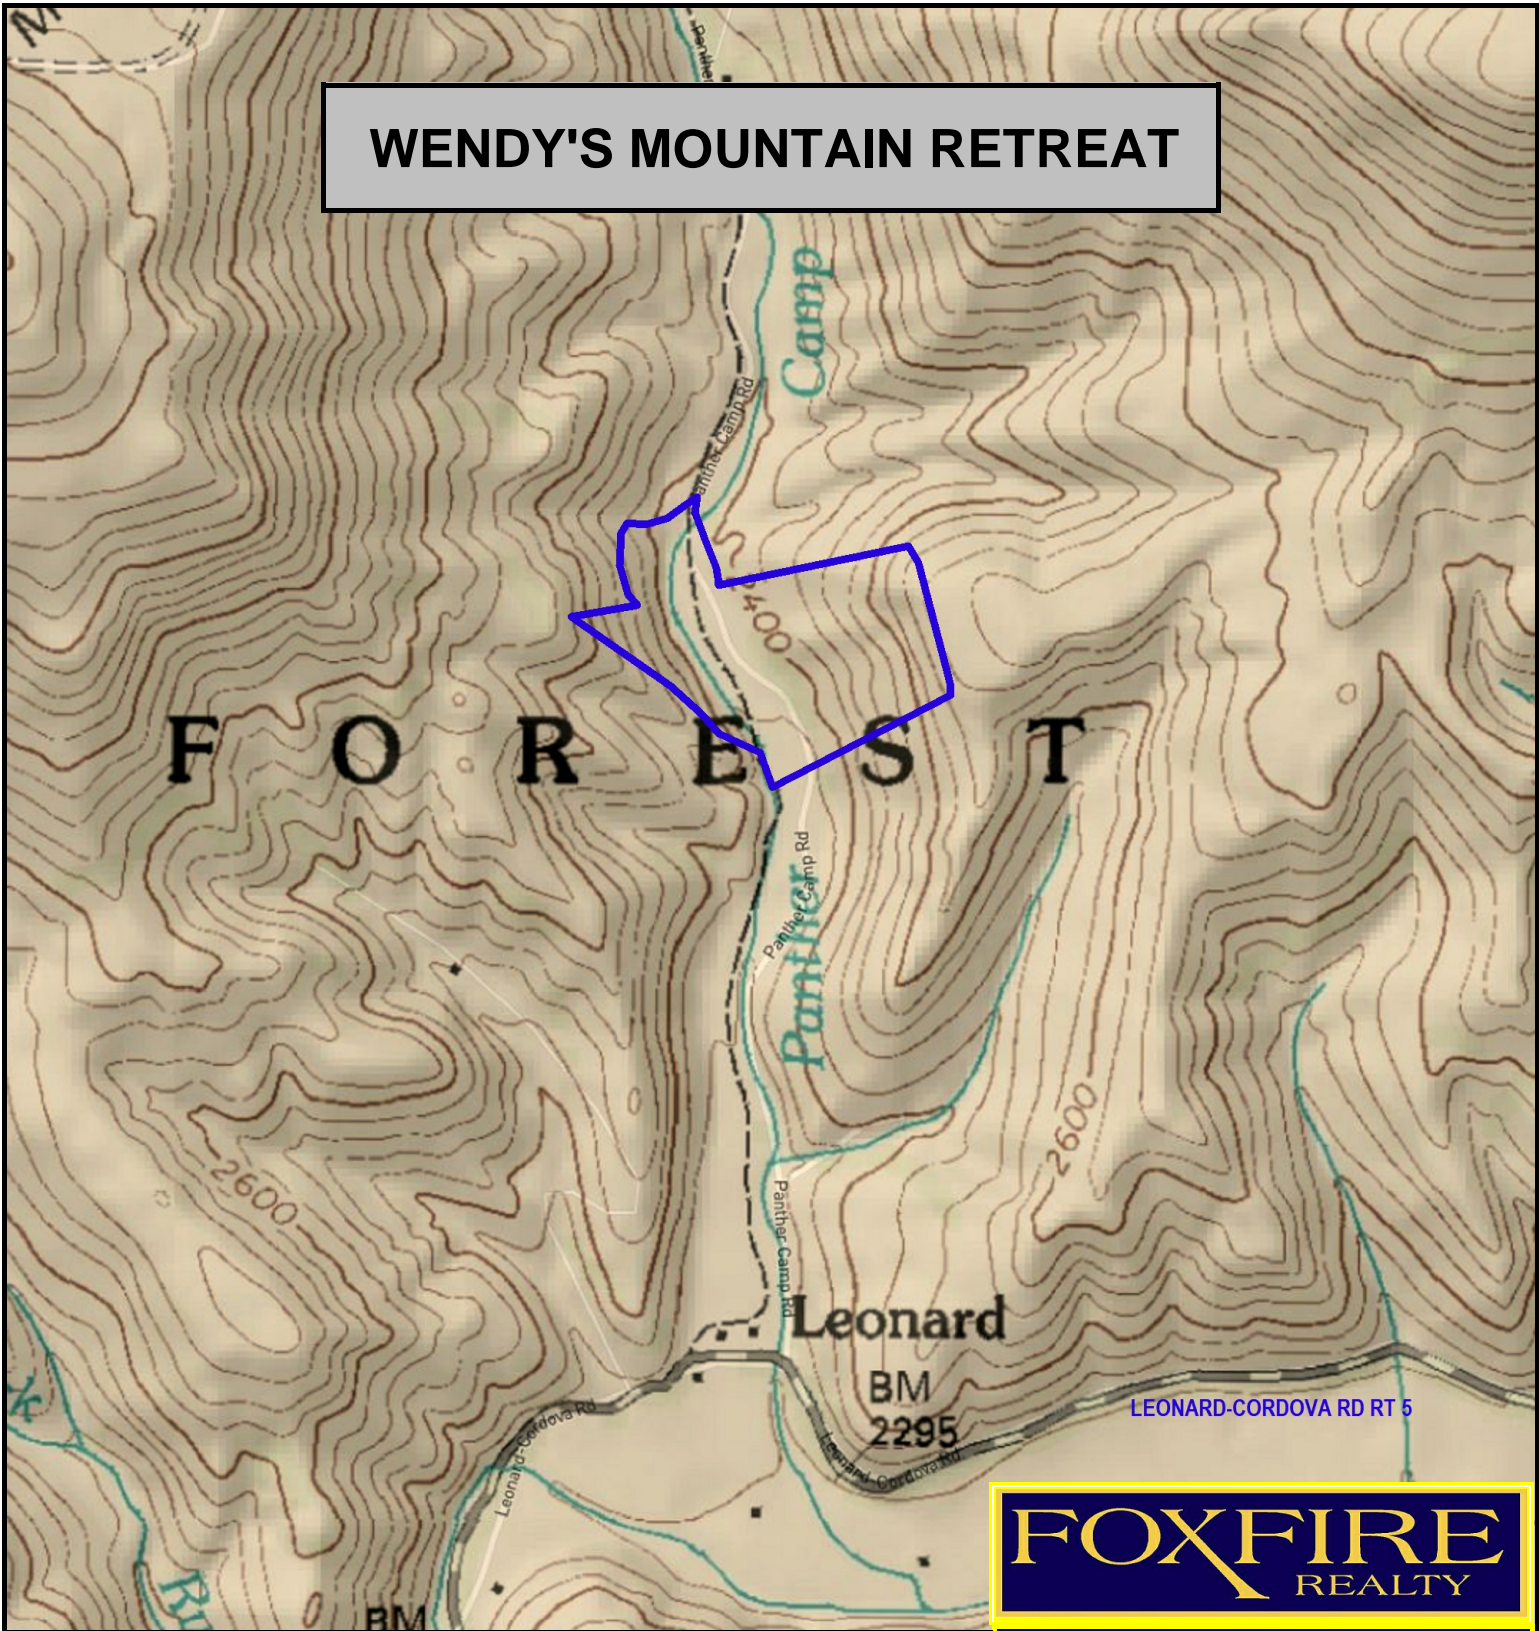

WENDY'S MOUNTAIN RETREAT

FOXFIRE
REALTY

WENDY'S MOUNTAIN RETREAT, Greenbrier County, WV
(topographic map)
Elevation Range: 2339' - 2709' +/-; Google Coordinates:
LAT 38.090834 (N), LON -80.402323 (W)
This map is for general location purposes only. Consult a licensed land
surveyor for actual boundary location and acreage.