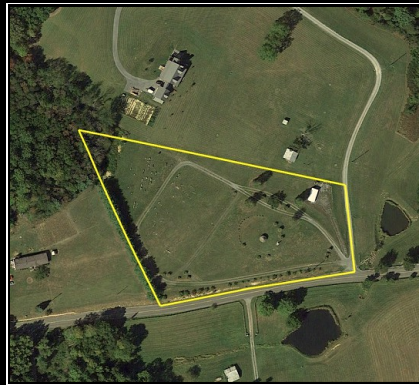

# Pine Grove Memorial Gardens

**FOXFIRE**  
REALTY

Pine Grove Memorial Gardens, Monroe County, WV  
TOPOGRAPHIC MAP  
Elevation Range: 2100' - 2159' +/-  
Google Coordinates: LAT 37.459852 (N), LON -80.694412 (W)  
This map is for general location purposes only. Consult a licensed land surveyor for actual boundary location and acreage.