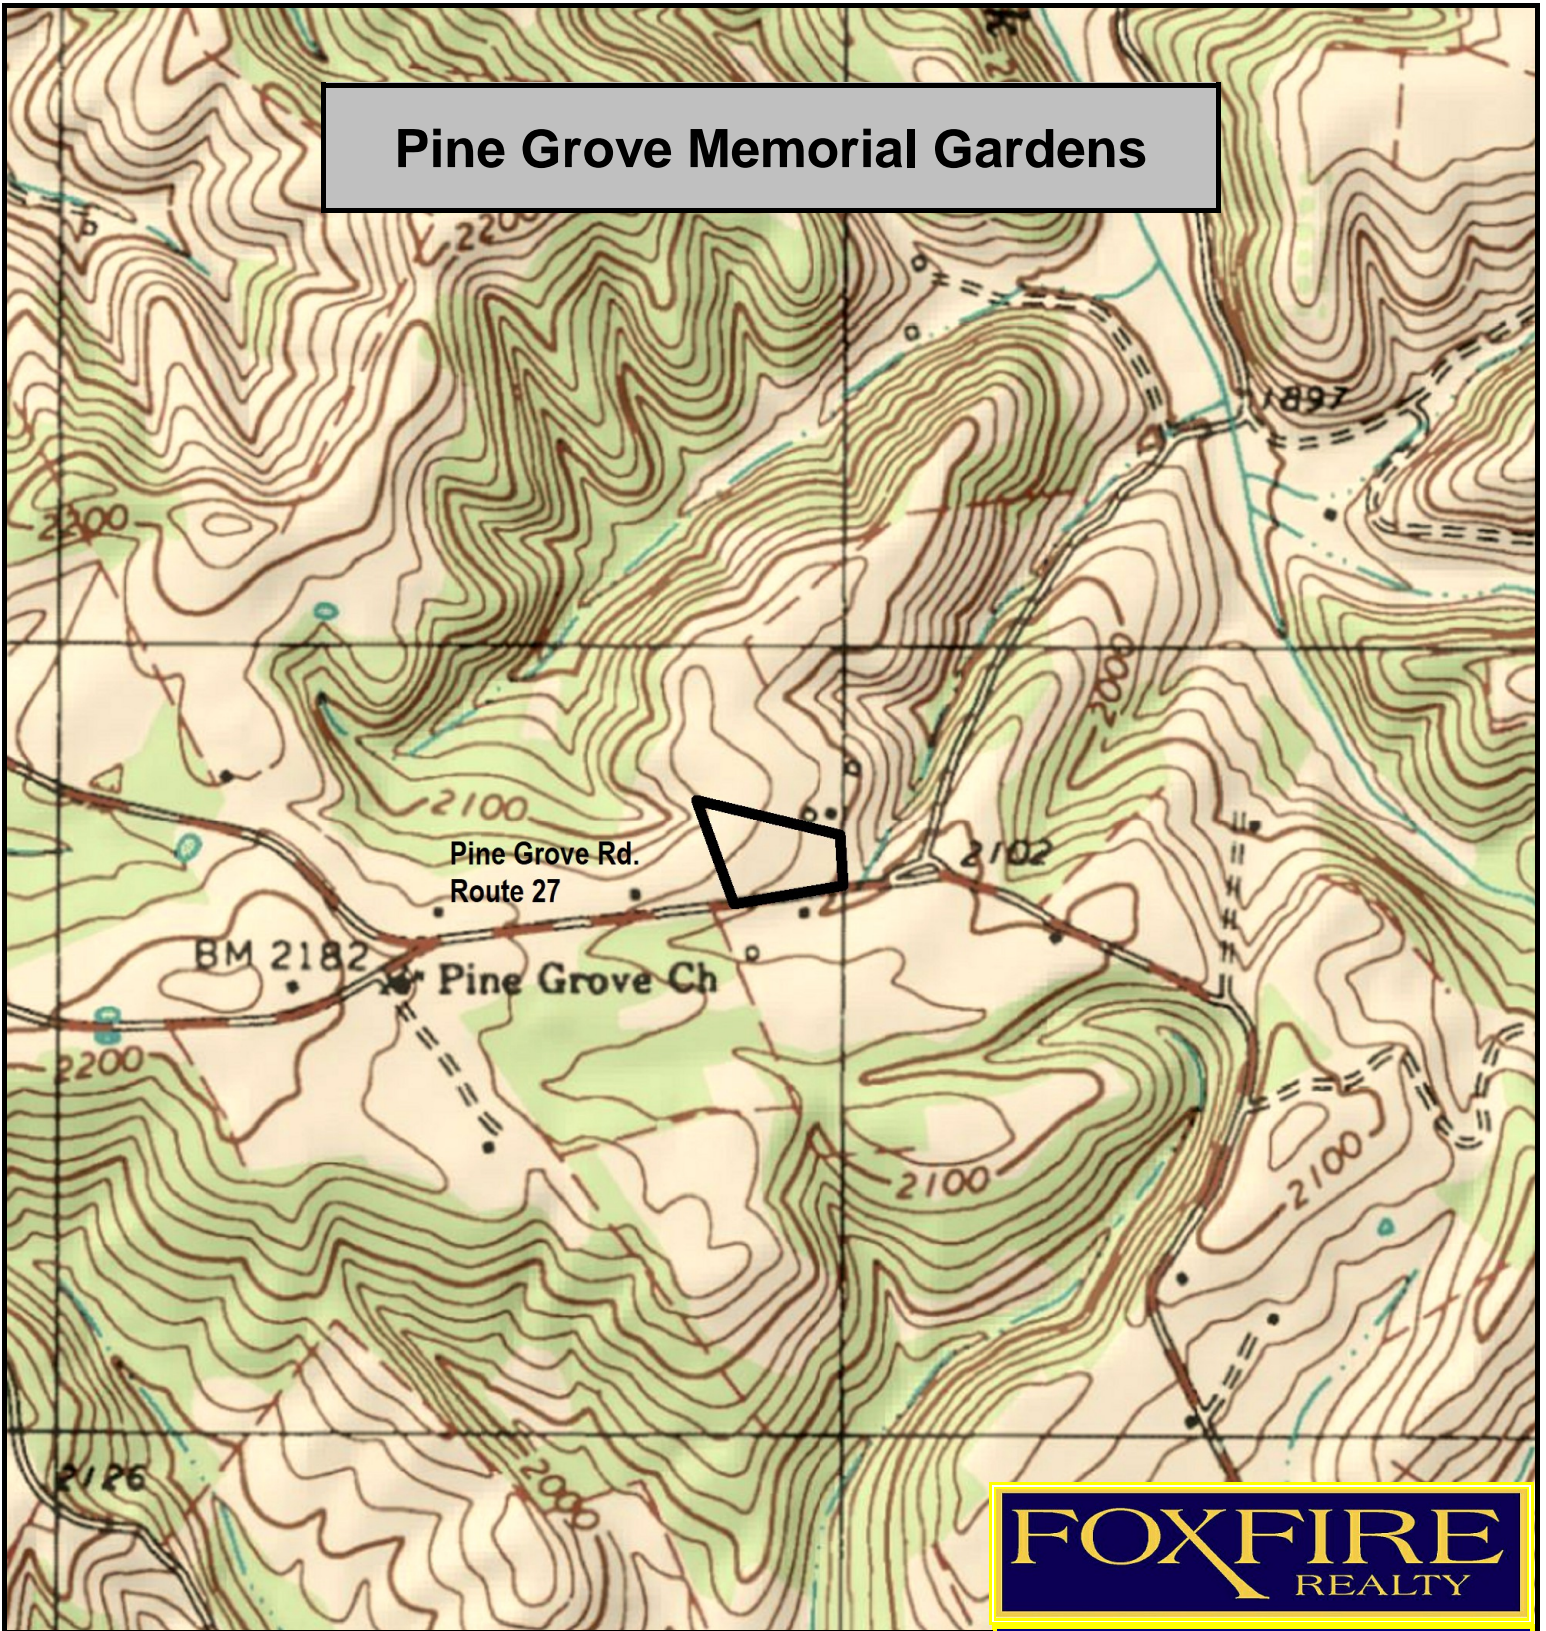

# Pine Grove Memorial Gardens

**FOXFIRE**  
REALTY

Pine Grove Memorial Gardens, Monroe County, WV  
TOPOGRAPHIC MAP  
Elevation Range: 2100' - 2159' +/-  
Google Coordinates: LAT 37.459852 (N), LON -80.694412 (W)  
This map is for general location purposes only. Consult a licensed land surveyor for actual boundary location and acreage.