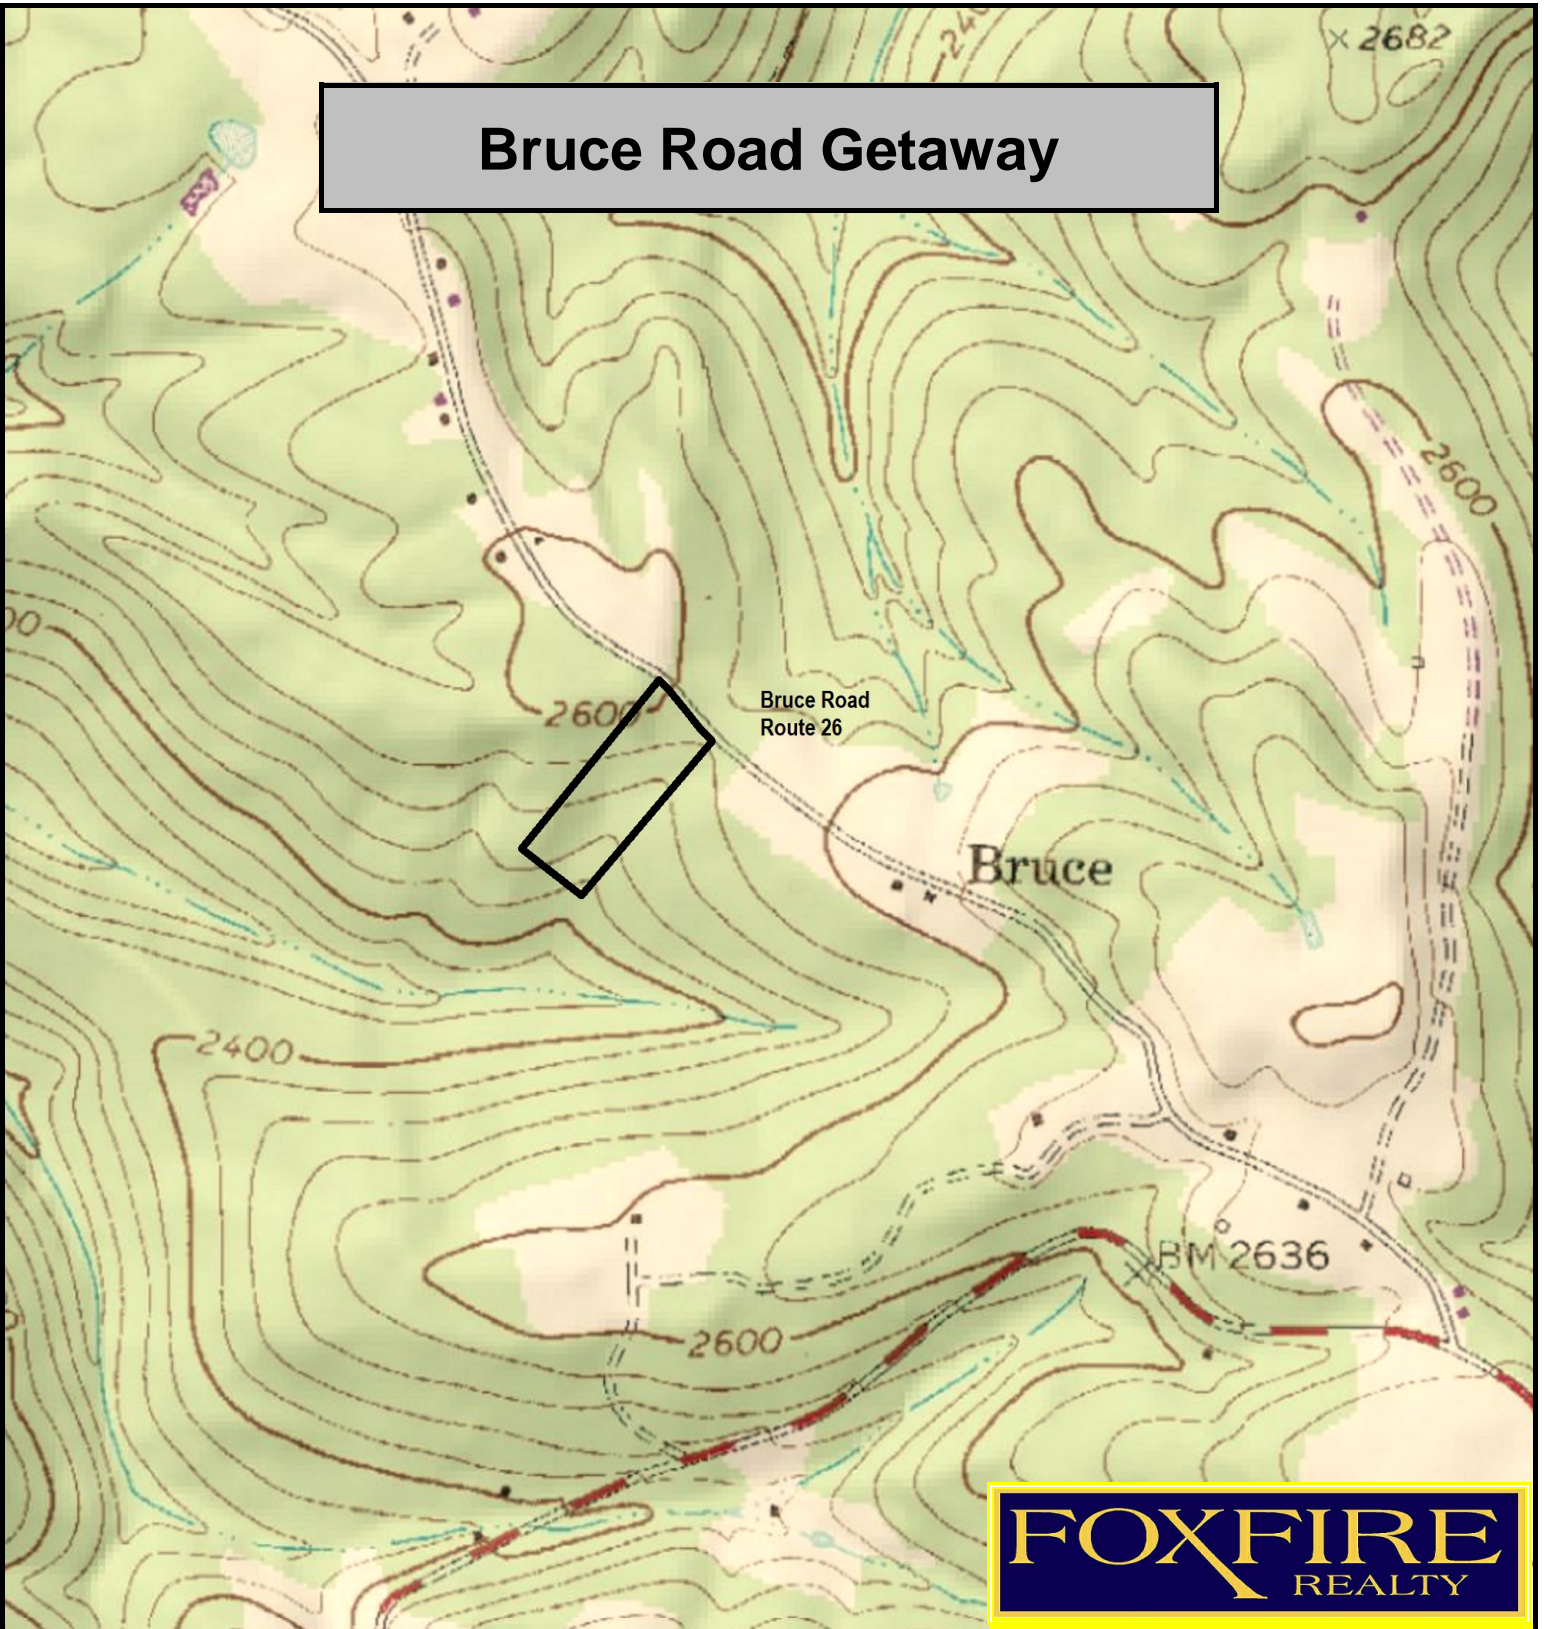

# Bruce Road Getaway

**FOX FIRE**  
REALTY

Bruce Road Getaway, Nicholas County, WV  
TOPOGRAPHIC MAP  
Elevation Range: 2438' - 2591' +/-  
Google Coordinates: LAT 38.164979 (N), LON -80.780176 (W)  
This map is for general location purposes only. Consult a licensed land surveyor for actual boundary location and acreage.