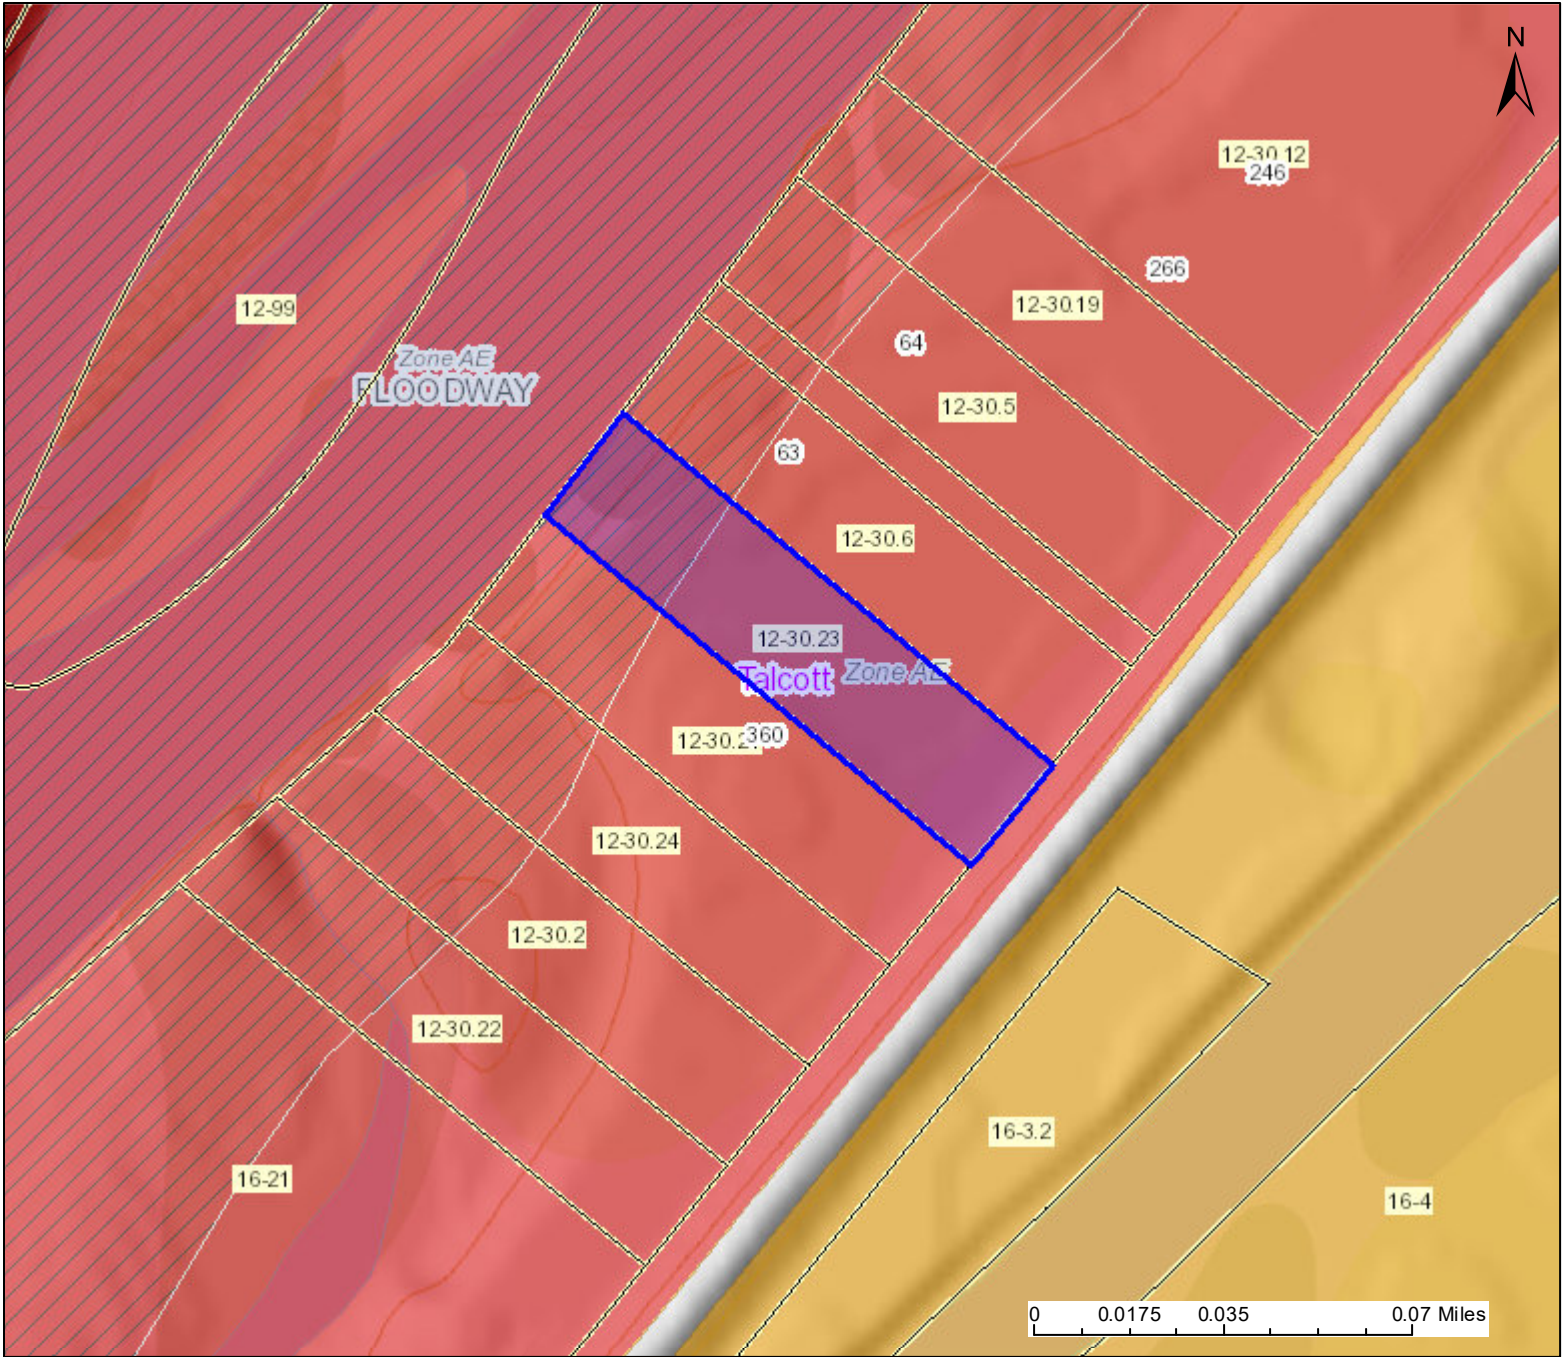

Emerald Isle Lot 22

User Notes:

Map created on September 20, 2021

Legend

- Districts
- WVParcels

FEMA Effective Floodplain

- Floodway
- Flood Hazard Zone

High Risk Advisory Flood Zone

- High Risk Advisory Flood Zone

WV Property Viewer (<https://www.MapWV.gov/property>) is supported by WV State Tax Department and WV GIS Technical Center.

Owner(s):

No Parcel Selected

Address:

No Parcel Selected

Class Type:

No Parcel Selected

Legal Description:

No Parcel Selected