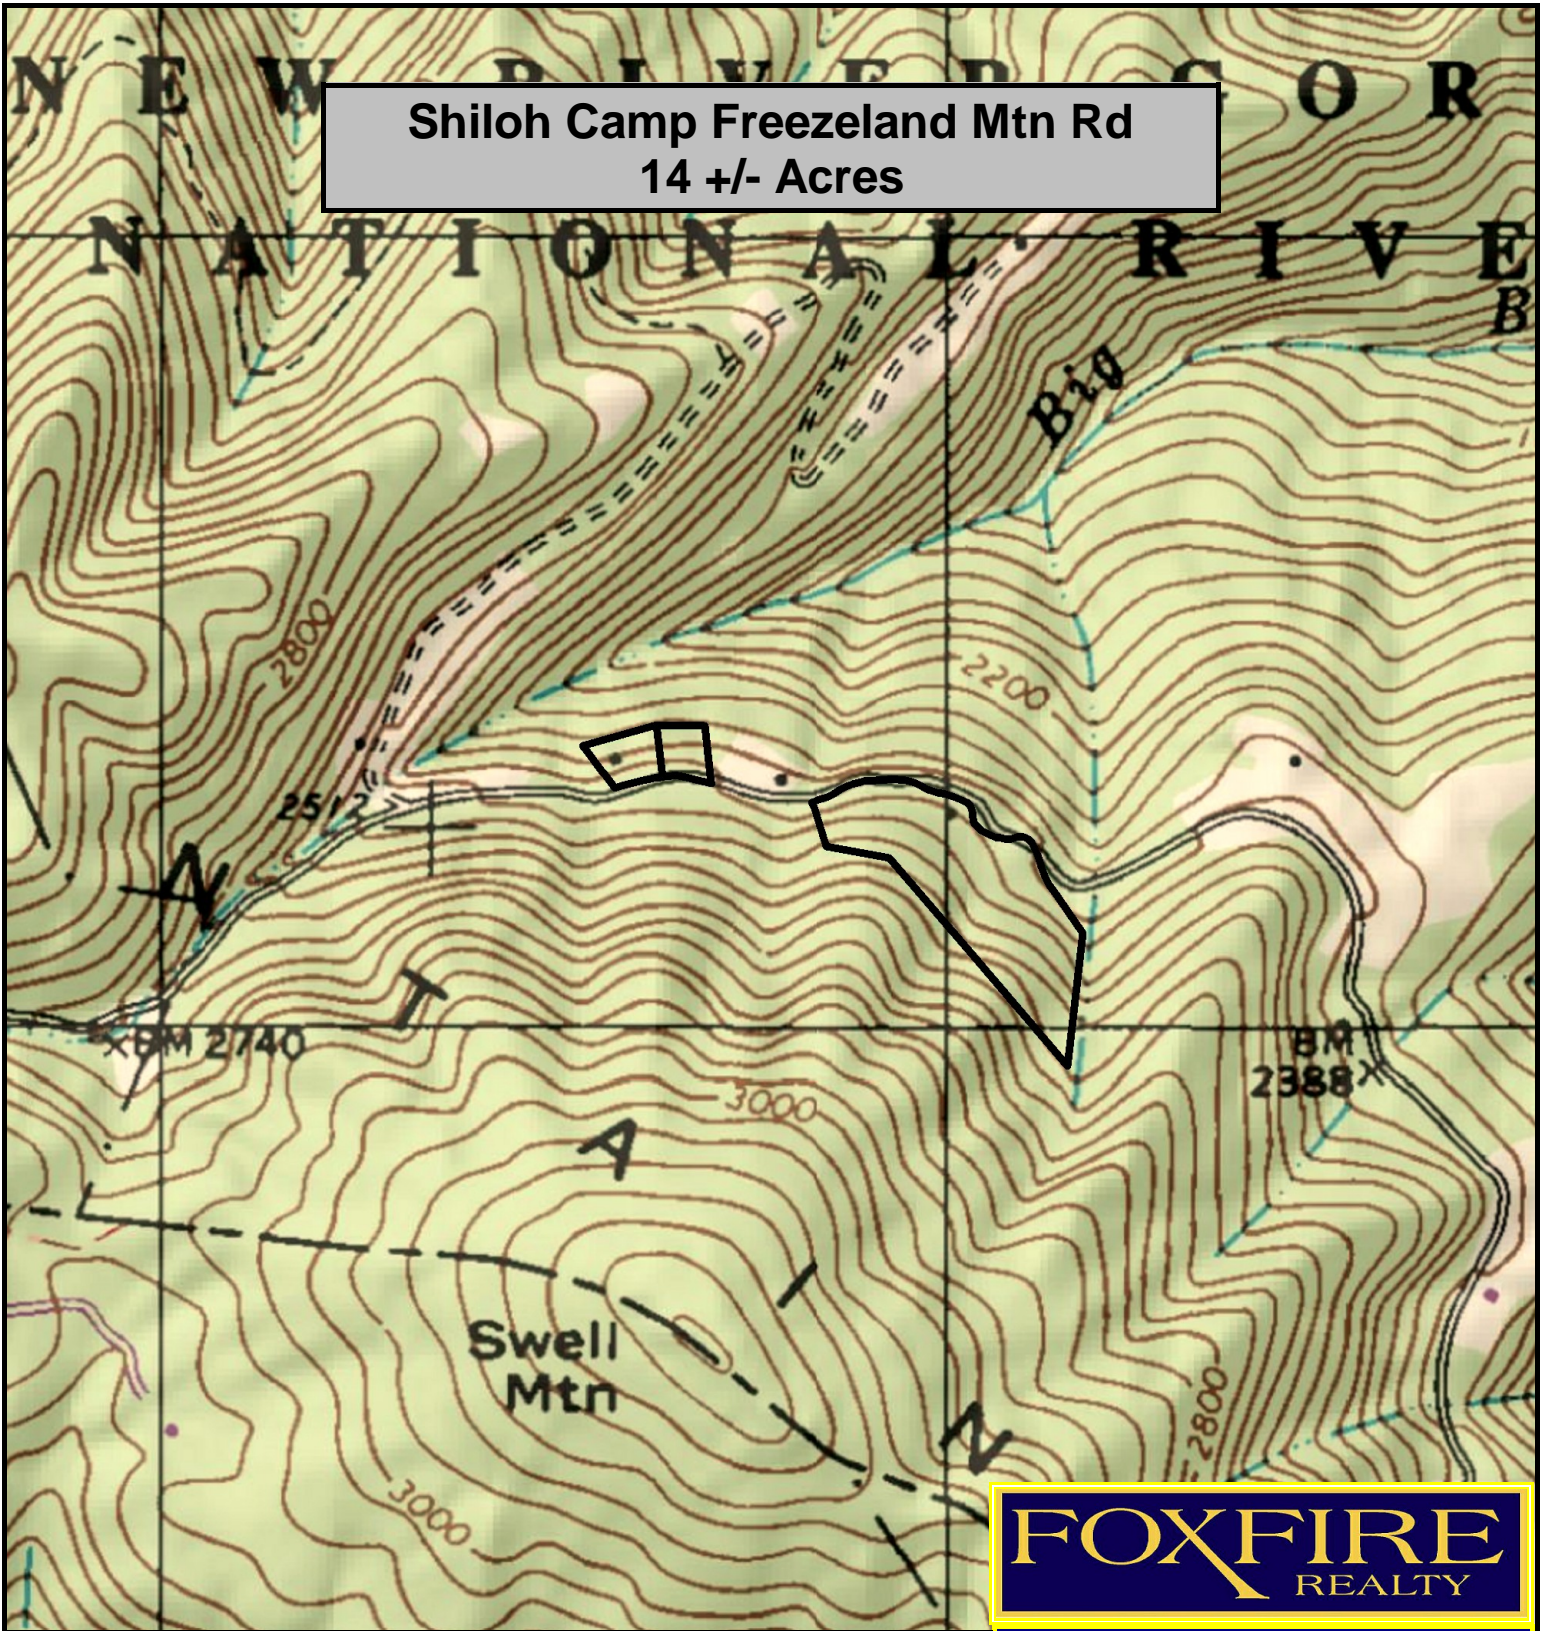

**Shiloh Camp Freezeland Mtn Rd  
14 +/- Acres**

**FOXFIRE**  
REALTY

Shiloh Camp 14 +/- Acres, Raleigh County, WV  
TOPOGRAPHIC MAP  
Elevation Range: 2450' - 2669' +/-  
Google Coordinates: LAT 37.709159 (N), LON -80.913917 (W)  
This map is for general location purposes only. Consult a licensed land  
surveyor for actual boundary location and acreage.

**RICHARD GRIST, Broker - Auctioneer - Forester**  
304.646.8837 Richard@Foxfirenation.com  
[WWW.FOXFIRENATION.COM](http://WWW.FOXFIRENATION.COM)

FOR TOPO MAP SCALE 1:9600 1 INCH = 800 FT.