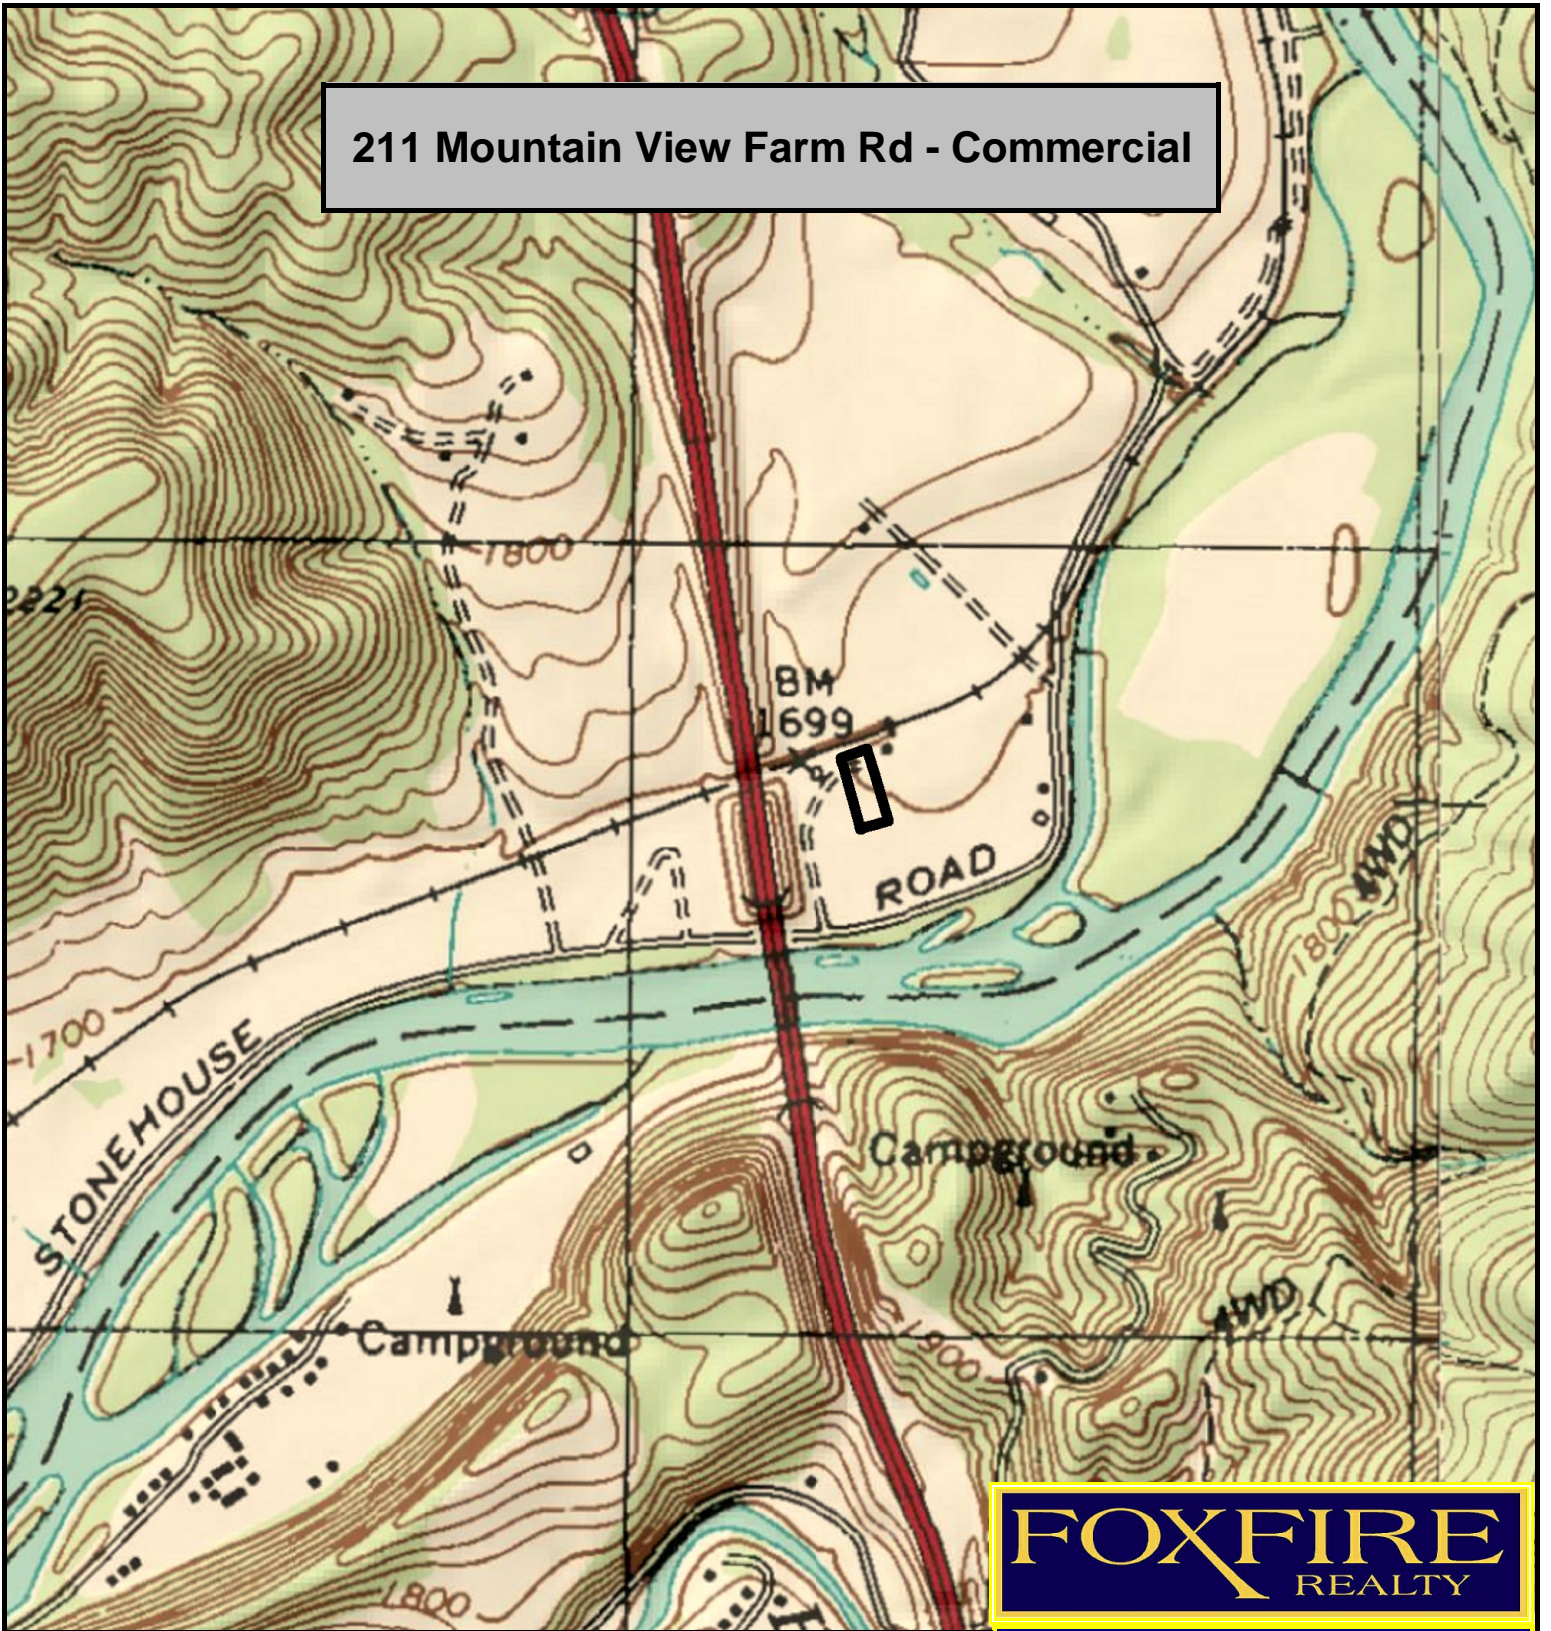

**211 Mountain View Farm Rd - Commercial**

**FOX FIRE**  
REALTY

211 Mountain View Farm Rd - Commercial  
Caldwell, Greenbrier County, WV  
TOPOGRAPHIC MAP  
Elevation Range: 1695' - 1699' +/-  
Google Coordinates: LAT 37.791911 (N), LON -80.383086 (W)  
This map is for general location purposes only. Consult a licensed land  
surveyor for actual boundary location and acreage.

RICHARD GRIST, Broker - Auctioneer - Forester  
304.646.8837 Richard@Foxfirenation.com  
WWW.FOXFIRENATION.COM

FOR TOPO MAP      SCALE 1:9600      1 INCH = 800 FT.