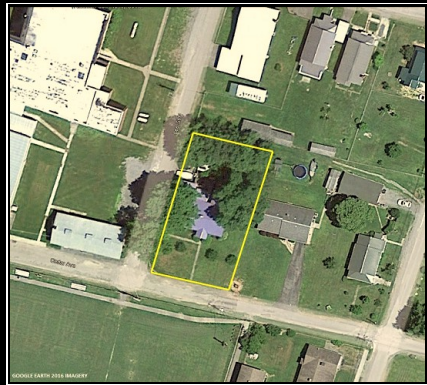

272 Cedar Ave, Alderson, WV

FOXFIRE
REALTY

272 Cedar Ave, Alderson, Greenbrier County, WV
 TOPOGRAPHIC MAP
 Elevation: 1560' +/-
 Google Coordinates: LAT 37.728313 (N), LON -80.635889 (W)
 This map is for general location purposes only. Consult a licensed land
 surveyor for actual boundary location and acreage.