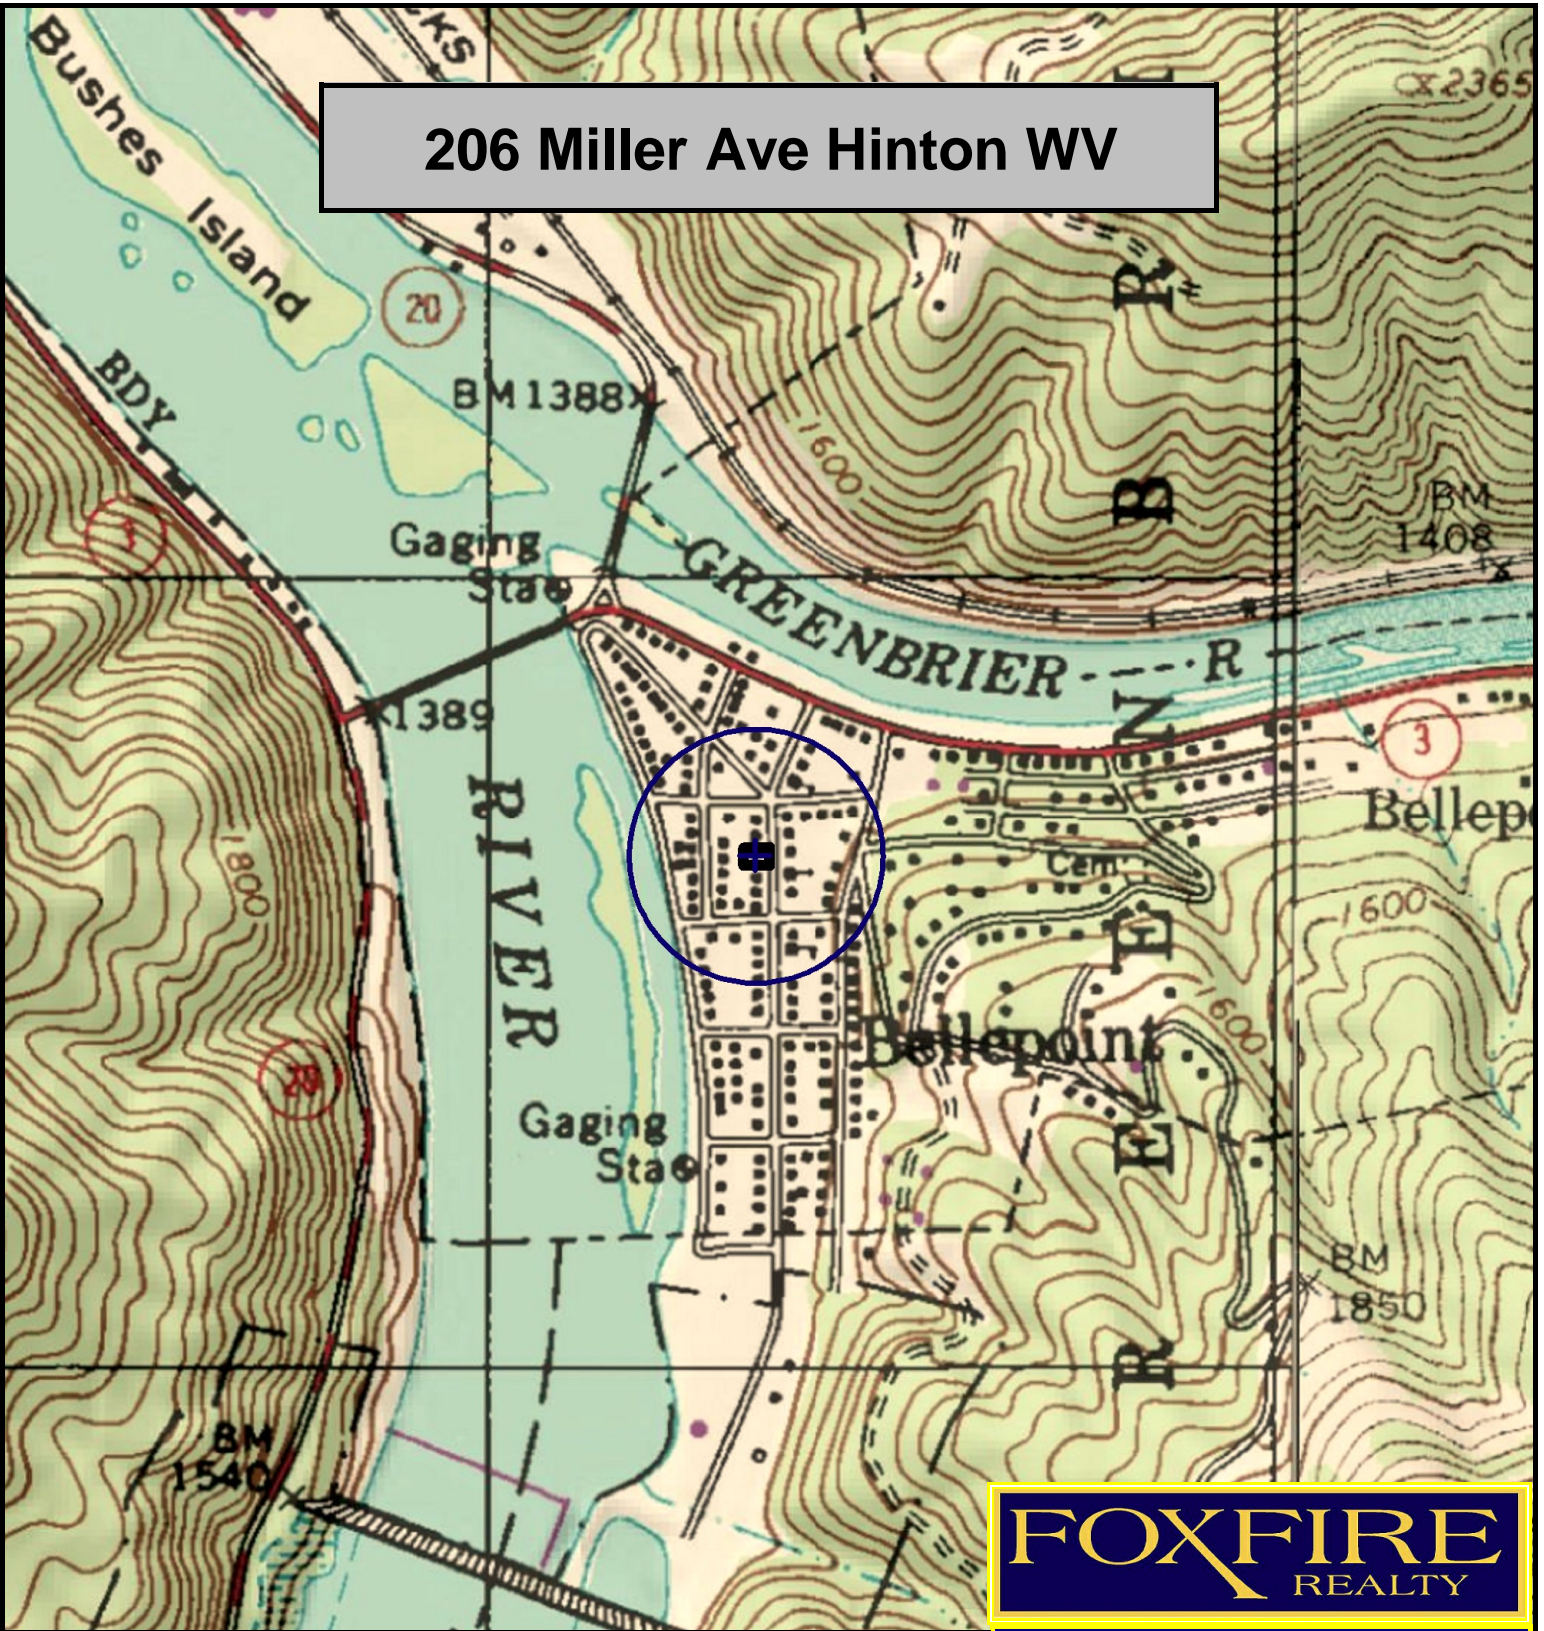

206 Miller Ave Hinton WV

FOXFIRE
REALTY

206 Miller Ave Hinton WV, Summers County, WV
TOPOGRAPHIC MAP
Elevation: 1370' +/-
Google Coordinates: LAT 37.648976 (N), LON -80.882513 (W)
This map is for general location purposes only. Consult a licensed land surveyor for actual boundary location and acreage.

RICHARD GRIST, Broker - Auctioneer - Forester
304.646.8837 Richard@Foxfirenation.com
WWW.FOXFIRENATION.COM

FOR TOPO MAP SCALE 1:9600 1 INCH = 800 FT.