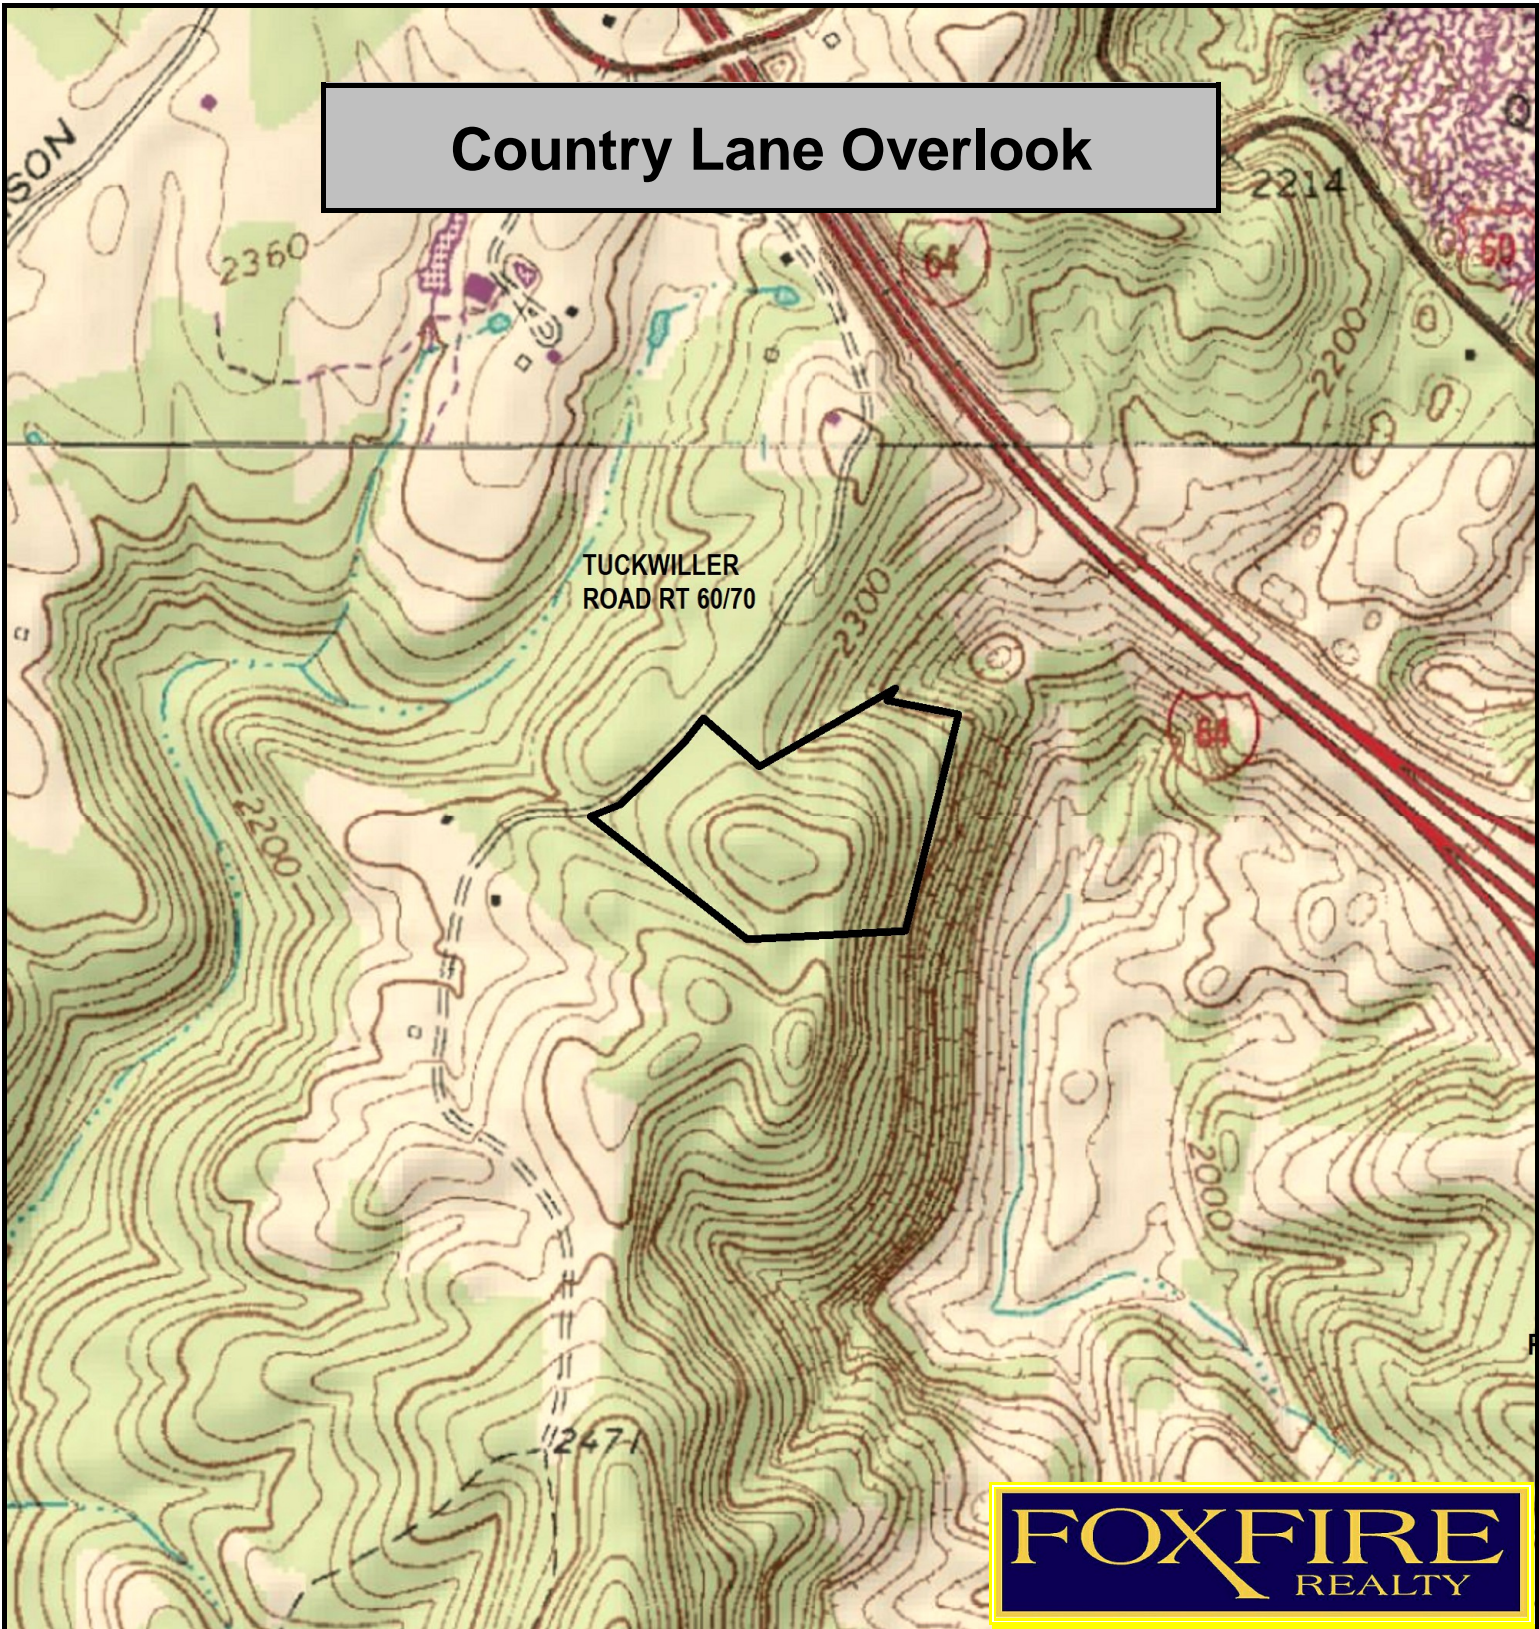

Country Lane Overlook

TUCKWILLER
ROAD RT 60/70

FOX FIRE
REALTY

Country Lane Overlook, Alta, Greenbrier County, WV
TOPOGRAPHIC MAP
Elevation Range: 2167' - 2427' +/-
Google Coordinates: LAT 37.8720736 (N), LON -80.5686935 (W)
This map is for general location purposes only. Consult a licensed land
surveyor for actual boundary location and acreage.