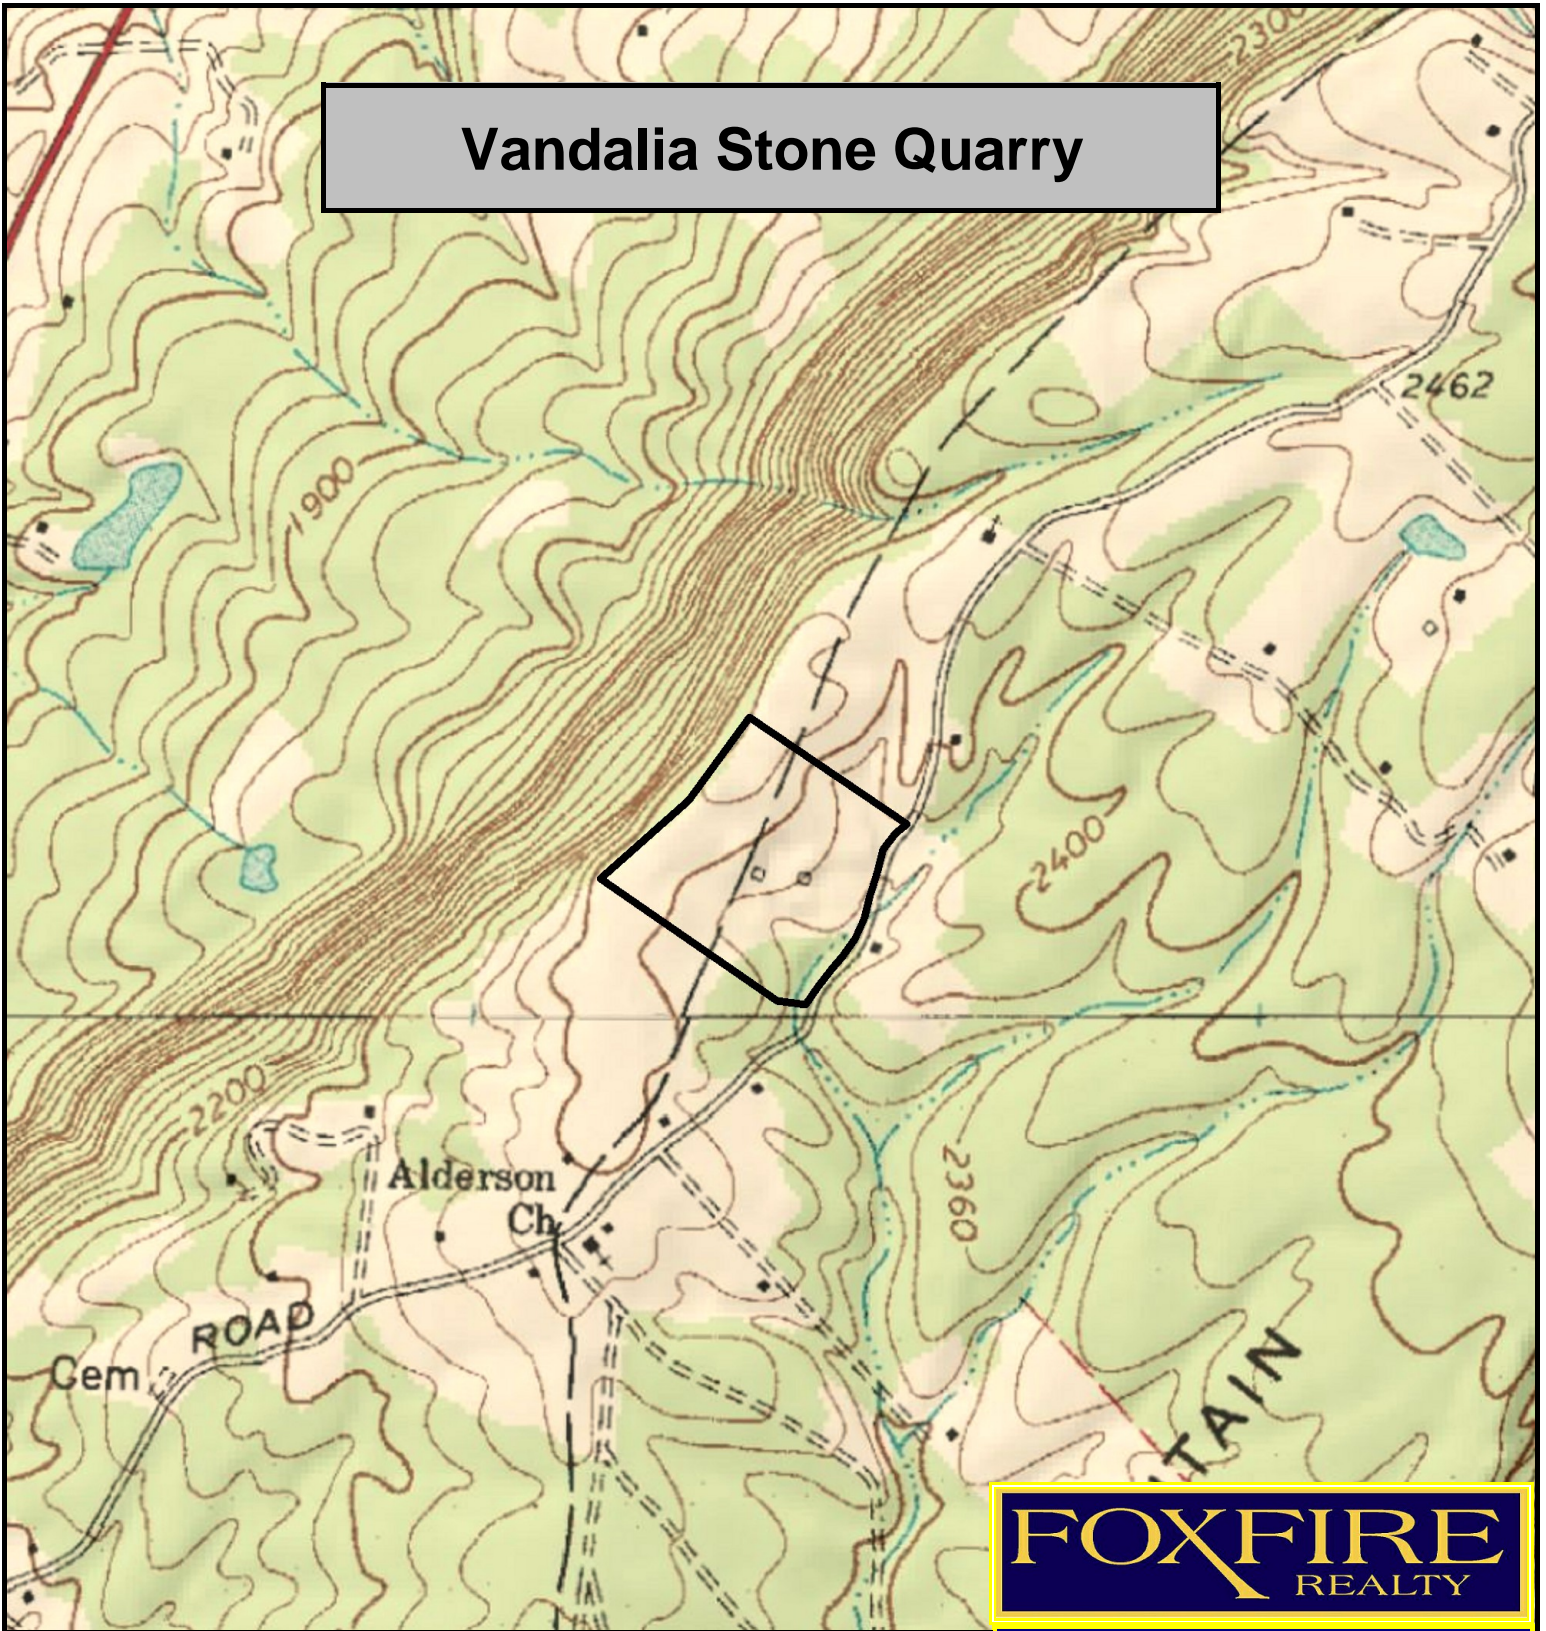

Vandalia Stone Quarry

FOXFIRE
REALTY

Vandalia Stone Quarry, Greenbrier County, WV
TOPOGRAPHIC MAP
Elevation Range: 2340' - 2416' +/-
Google Coordinates: LAT 37.751175 (N), LON -80.596794 (W)
This map is for general location purposes only. Consult a licensed land
surveyor for actual boundary location and acreage.

RICHARD GRIST, Broker - Auctioneer - Forester
304.646.8837 Richard@Foxfirenation.com
WWW.FOXFIRENATION.COM

FOR TOPO MAP

SCALE 1:9600

1 INCH = 800 FT.