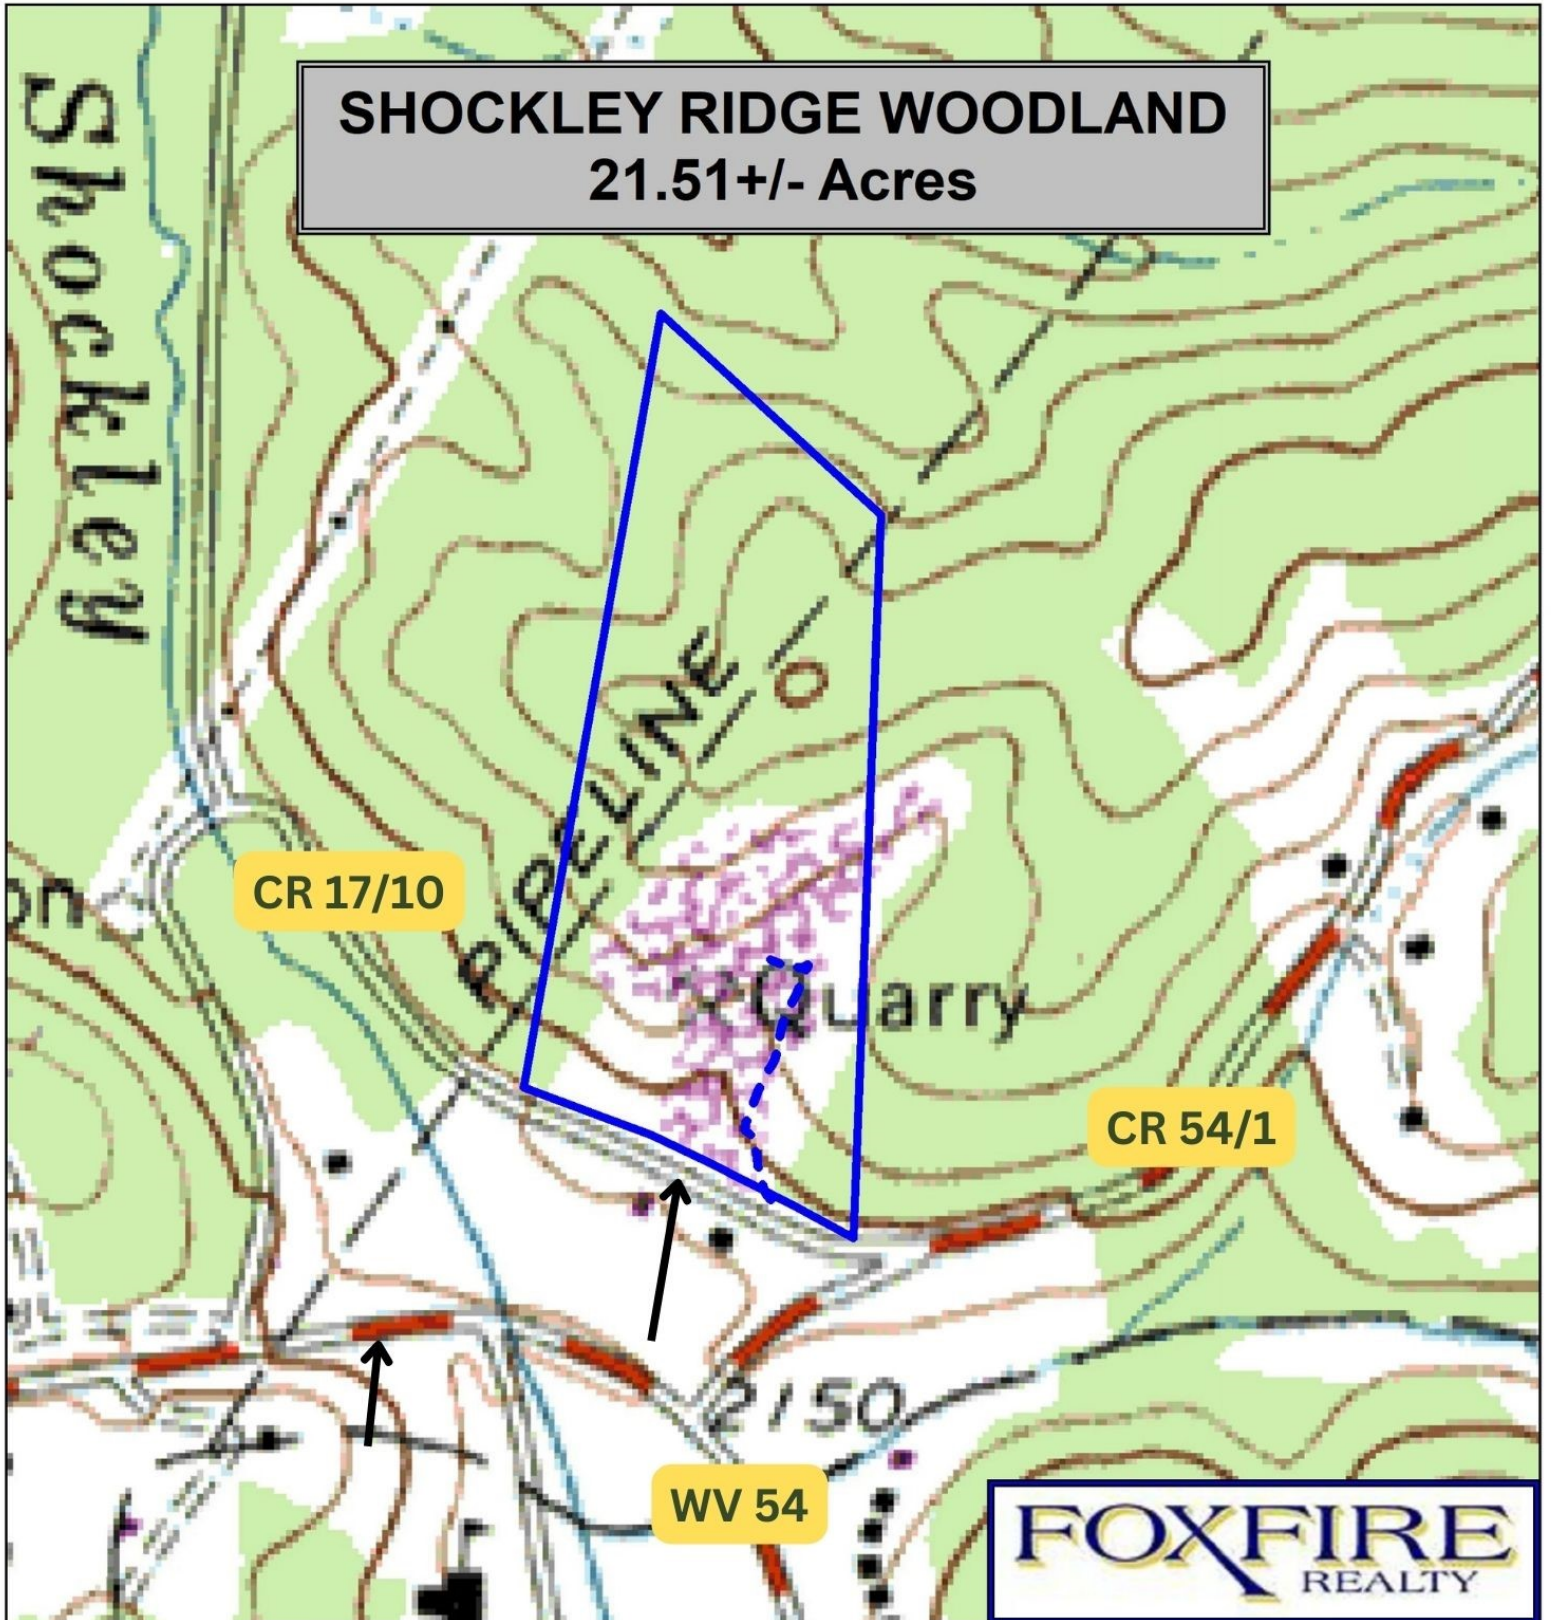

SHOCKLEY RIDGE WOODLAND

21.51+/- Acres

Raleigh County, WV Topographic Map
Elevation Range: 2163' to 2395'
LAT 37.736106 (N), LON -81.280871 (W)
This map is for general location purposes only.
Consult a licensed land surveyor for actual boundary
location and acreage.