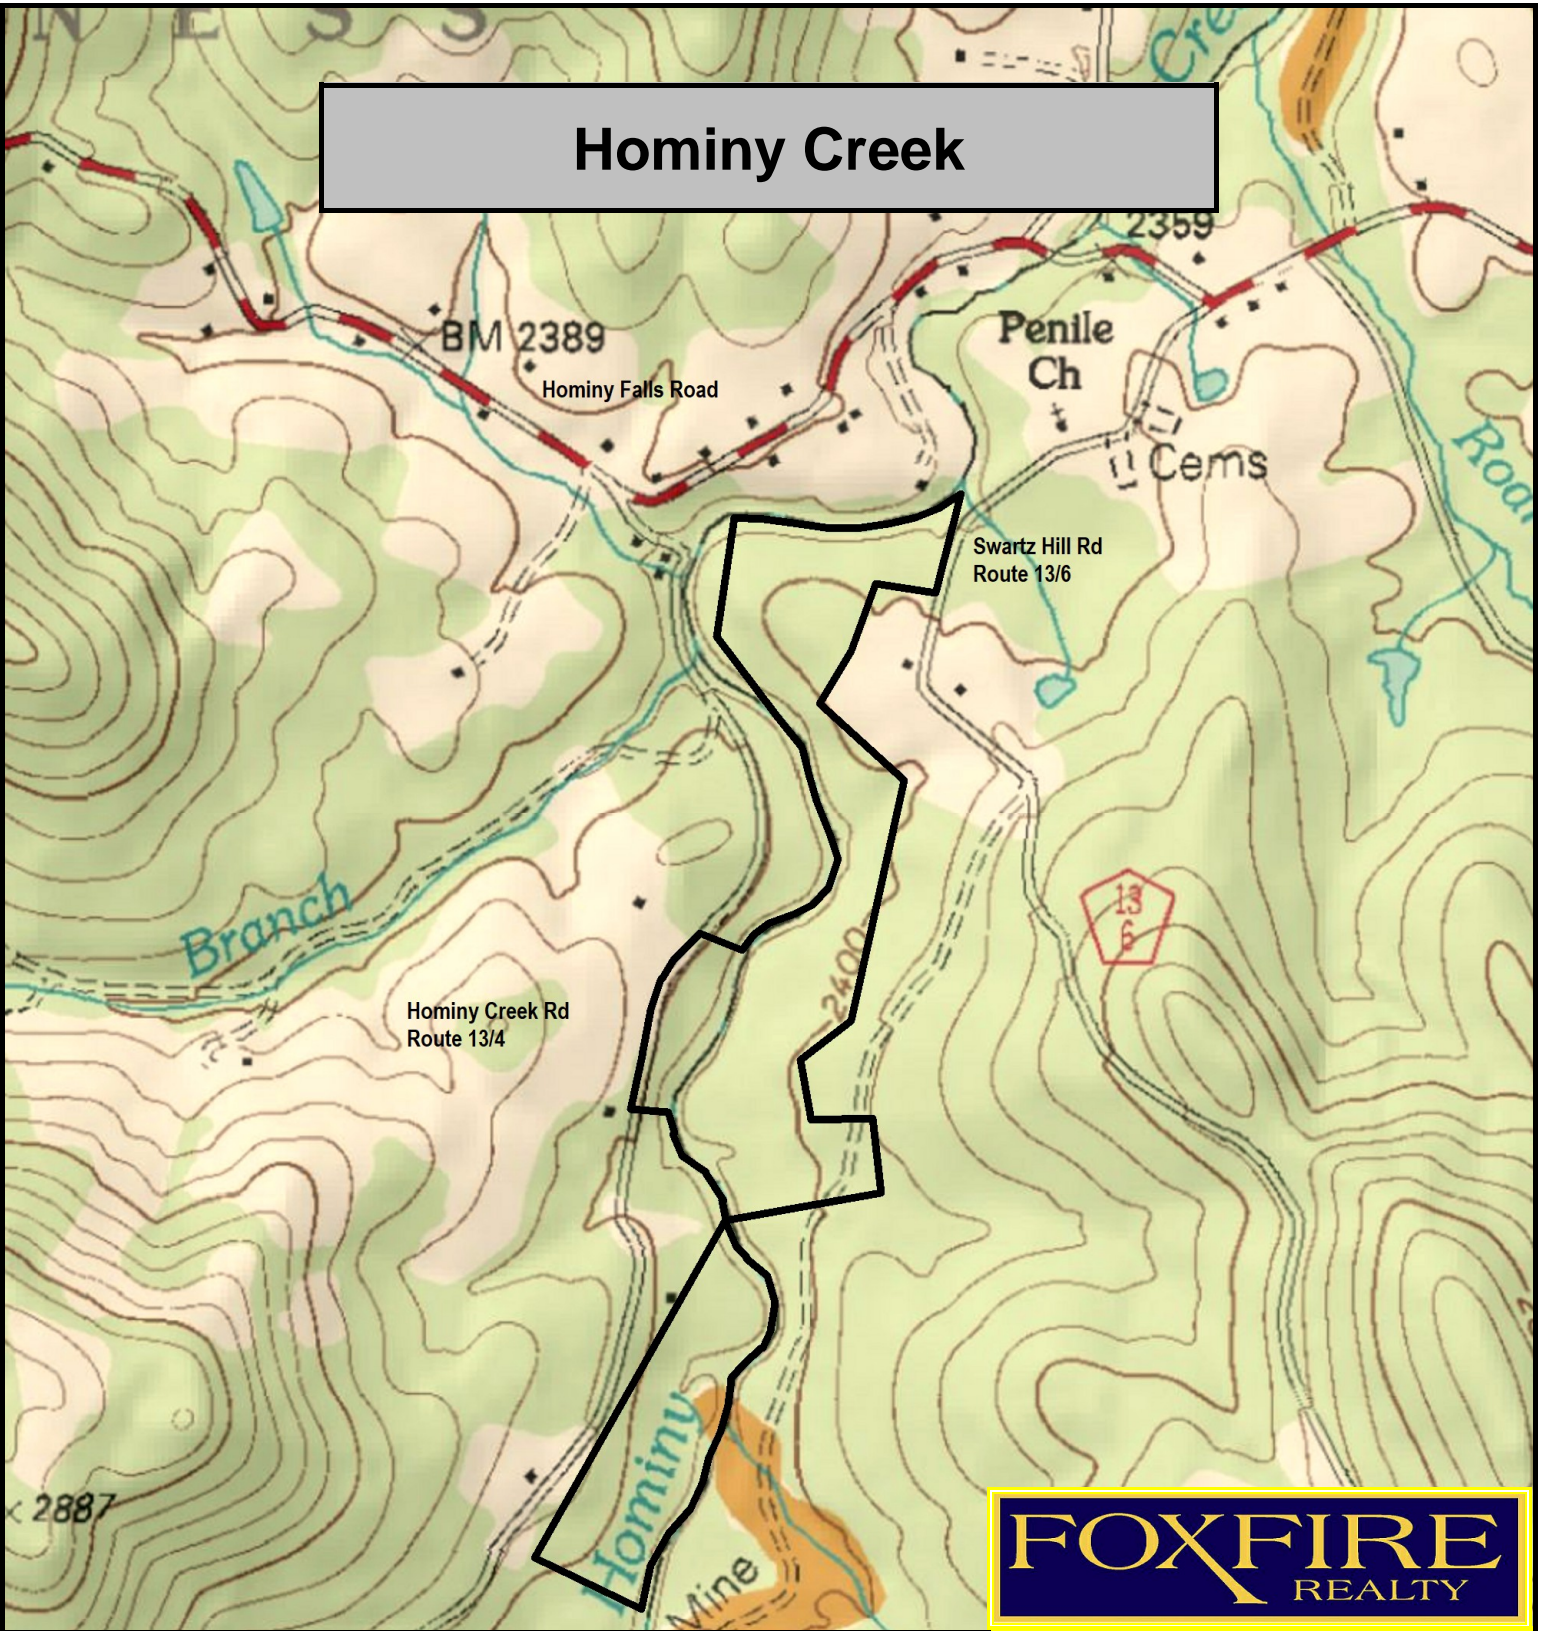

Hominy Creek

FOXFIRE
REALTY

Hominy Creek, Nicholas County, WV
TOPOGRAPHIC MAP
Elevation Range: 2365' - 2426' +/-
Google Coordinates: LAT 38.137411 (N), LON -80.723600 (W)
This map is for general location purposes only. Consult a licensed land surveyor for actual boundary location and acreage.

RICHARD GRIST, Broker - Auctioneer - Forester
304.646.8837 Richard@Foxfirenation.com
WWW.FOXFIRENATION.COM

FOR TOPO MAP

SCALE 1:9600

1 INCH = 800 FT.