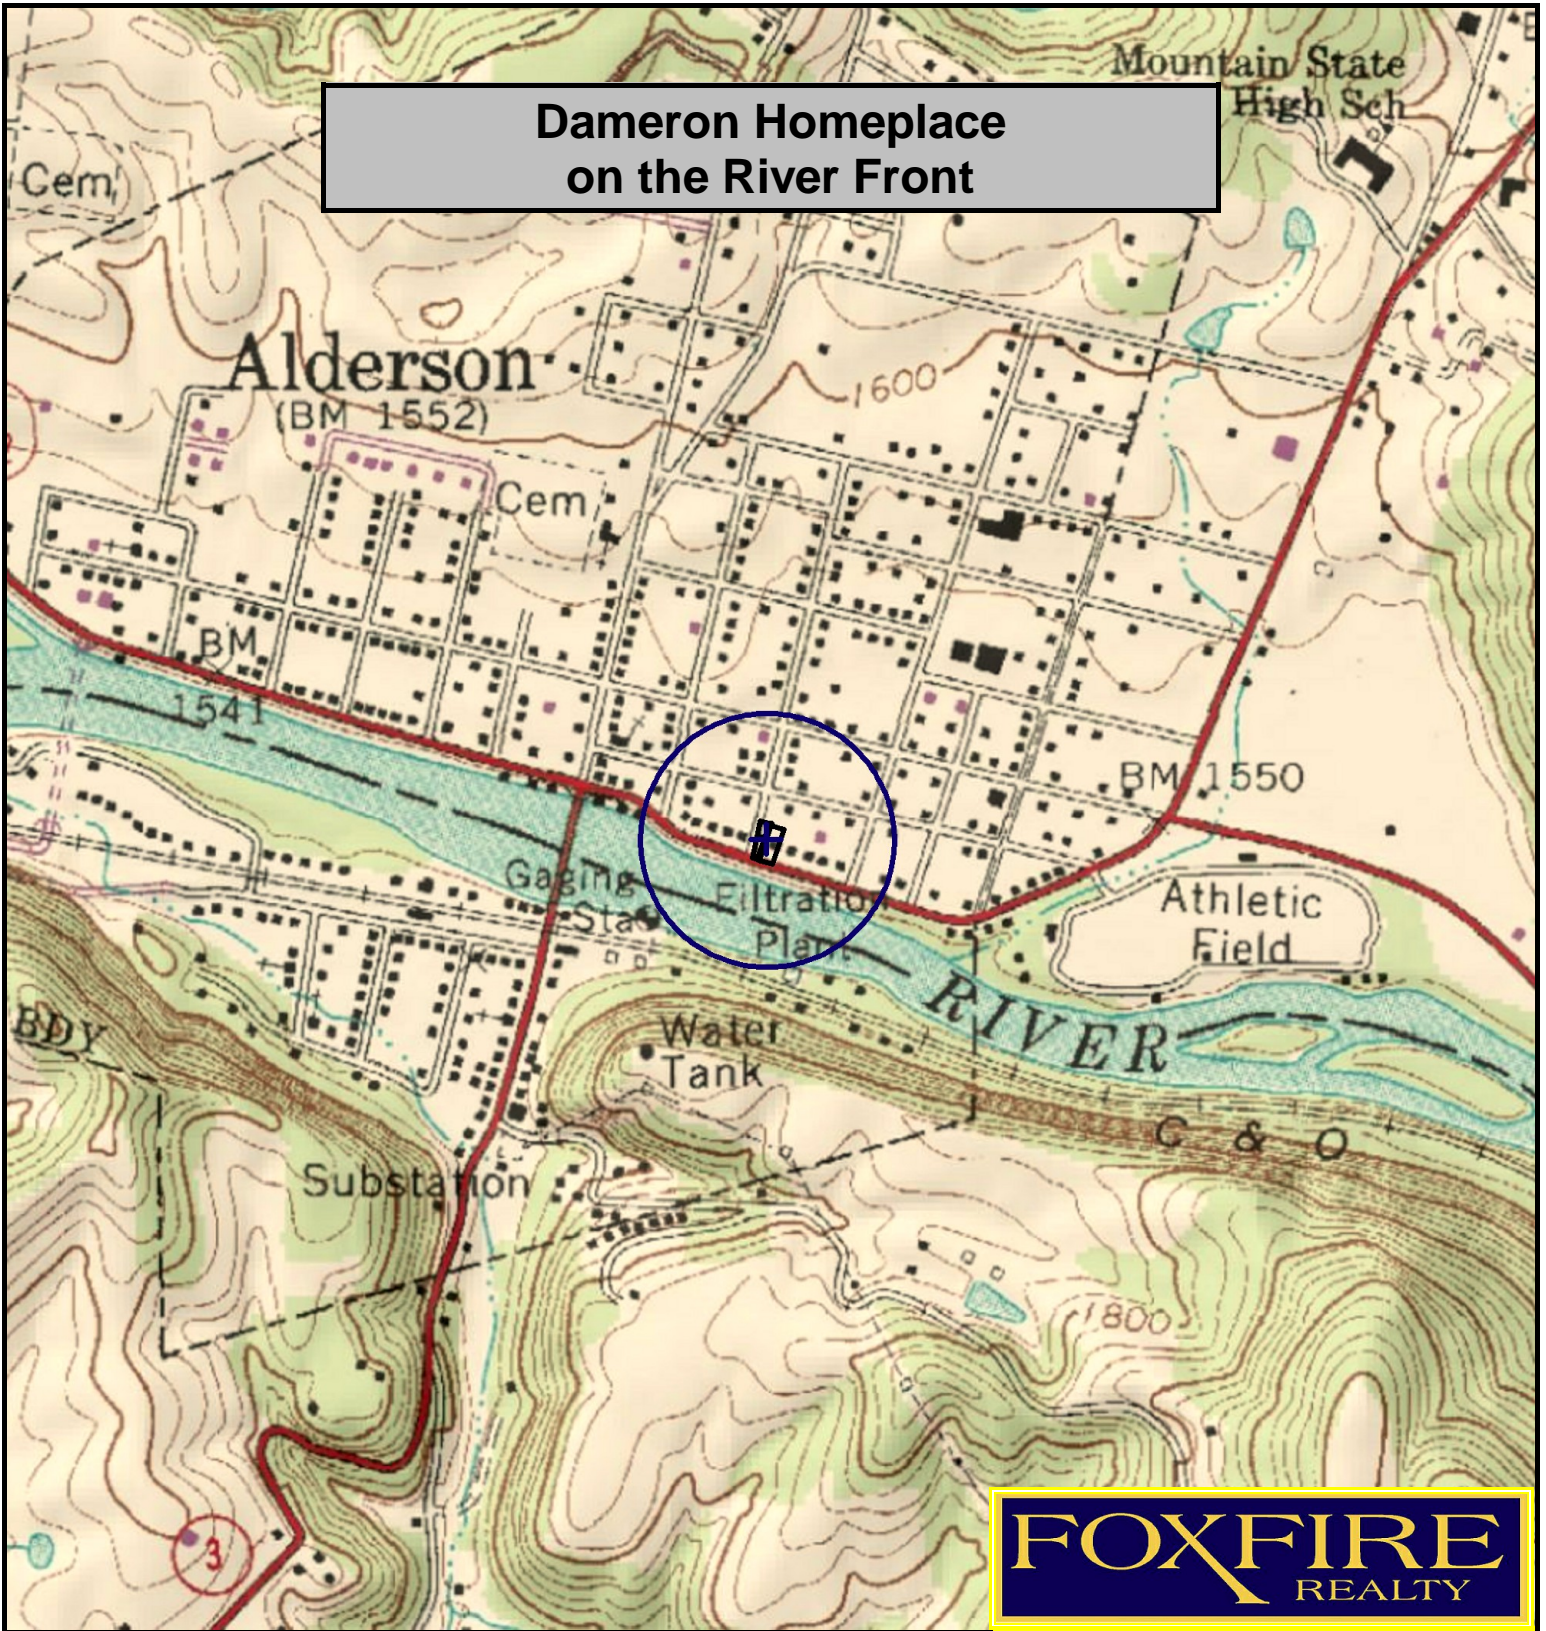

Dameron Homeplace on the River Front

FOXFIRE
REALTY

Dameron Homeplace, Greenbrier County, WV
 TOPOGRAPHIC MAP
 Elevation: 1534' +/-
 Google Coordinates: LAT 37.725053 (N), LON -80.639733 (W)
 This map is for general location purposes only. Consult a licensed land
 surveyor for actual boundary location and acreage.

RICHARD GRIST, Broker - Auctioneer - Forester
 304.646.8837 Richard@Foxfirenation.com
WWW.FOXFIRENATION.COM

FOR TOPO MAP SCALE 1:9600 1 INCH = 800 FT.