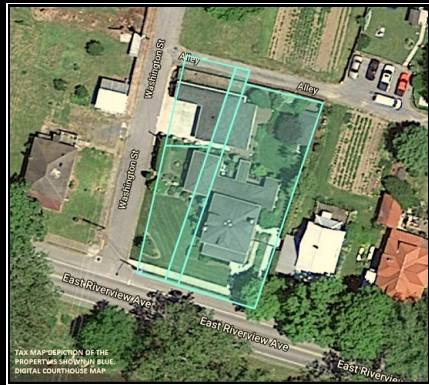

Dameron Homeplace on the River Front

FOXFIRE
REALTY

Dameron Homeplace, Greenbrier County, WV
 TOPOGRAPHIC MAP
 Elevation: 1534' +/-
 Google Coordinates: LAT 37.725053 (N), LON -80.639733 (W)
 This map is for general location purposes only. Consult a licensed land
 surveyor for actual boundary location and acreage.

RICHARD GRIST, Broker - Auctioneer - Forester
 304.646.8837 Richard@Foxfirenation.com
WWW.FOXFIRENATION.COM

FOR TOPO MAP SCALE 1:9600 1 INCH = 800 FT.