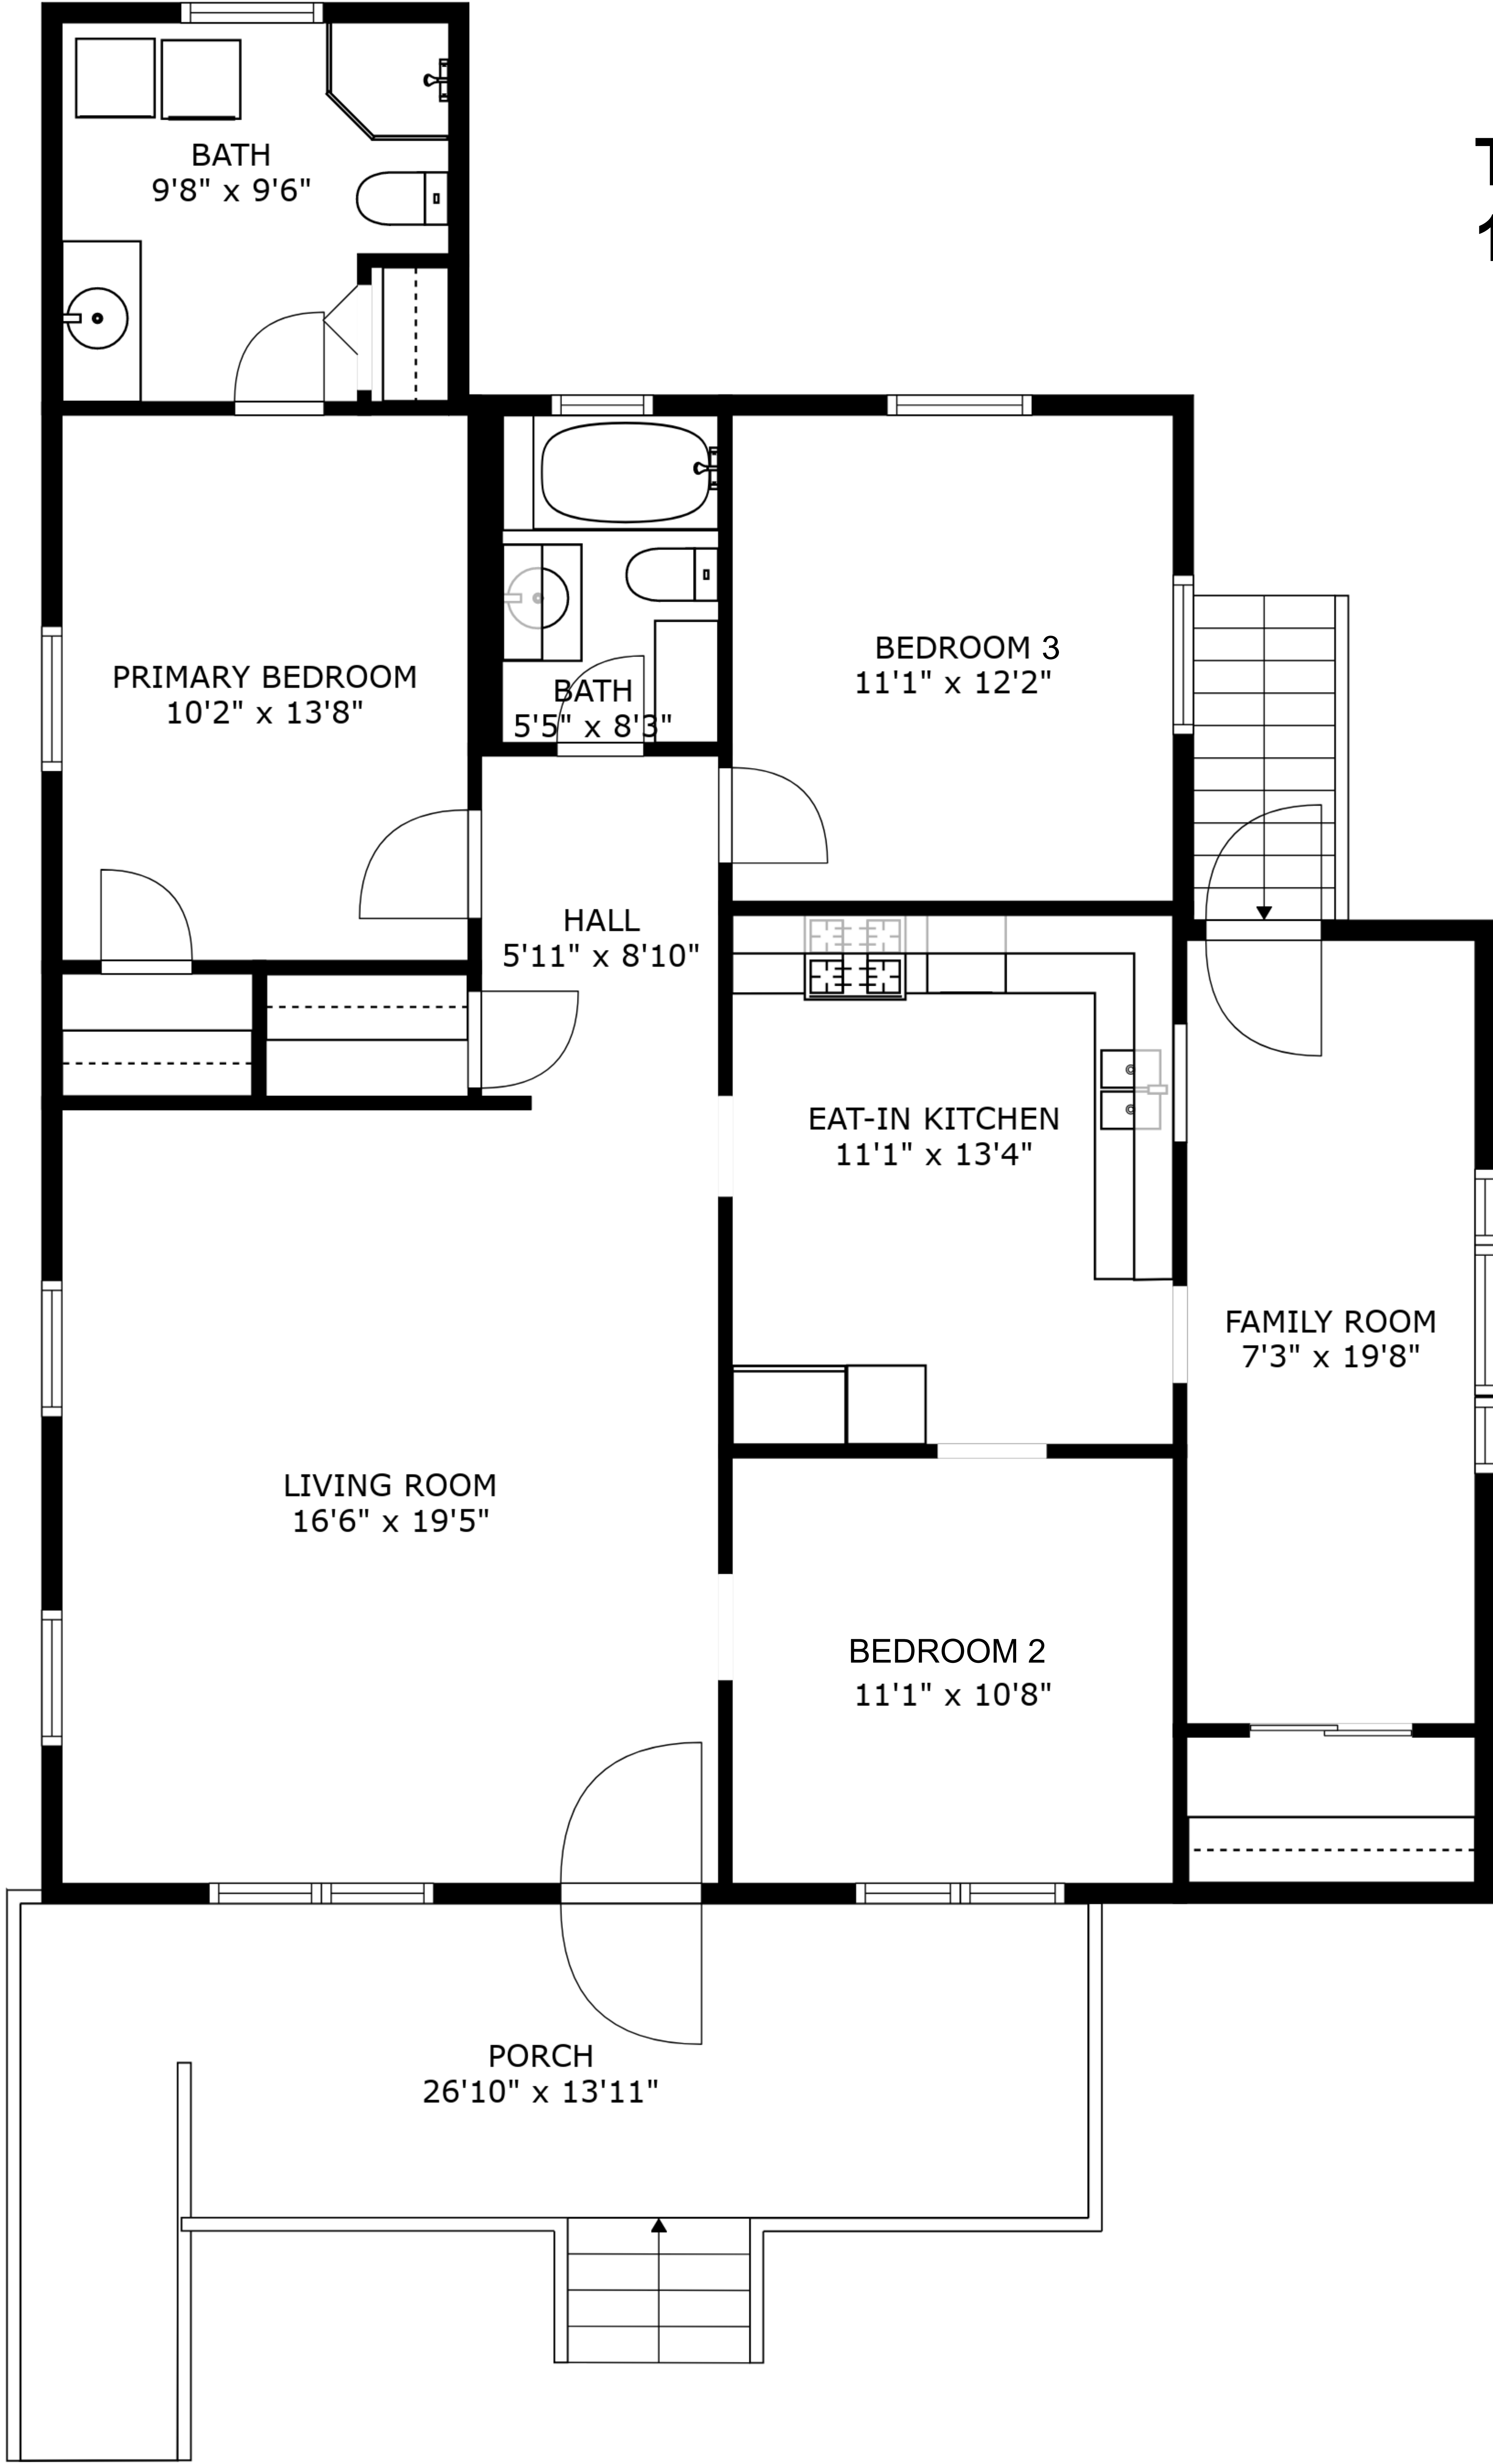

The Smith Farm & Homeplace
15745 WV Rt. 12
Forest Hill,
Summers County, WV 24935

FLOOR 1

This FlōPlan floor plan is intended to represent the flow of the property and may not accurately represent the dimensions of each room or the property as a whole.
Copyright © 2023 Financial Business Systems, Inc. All rights reserved.