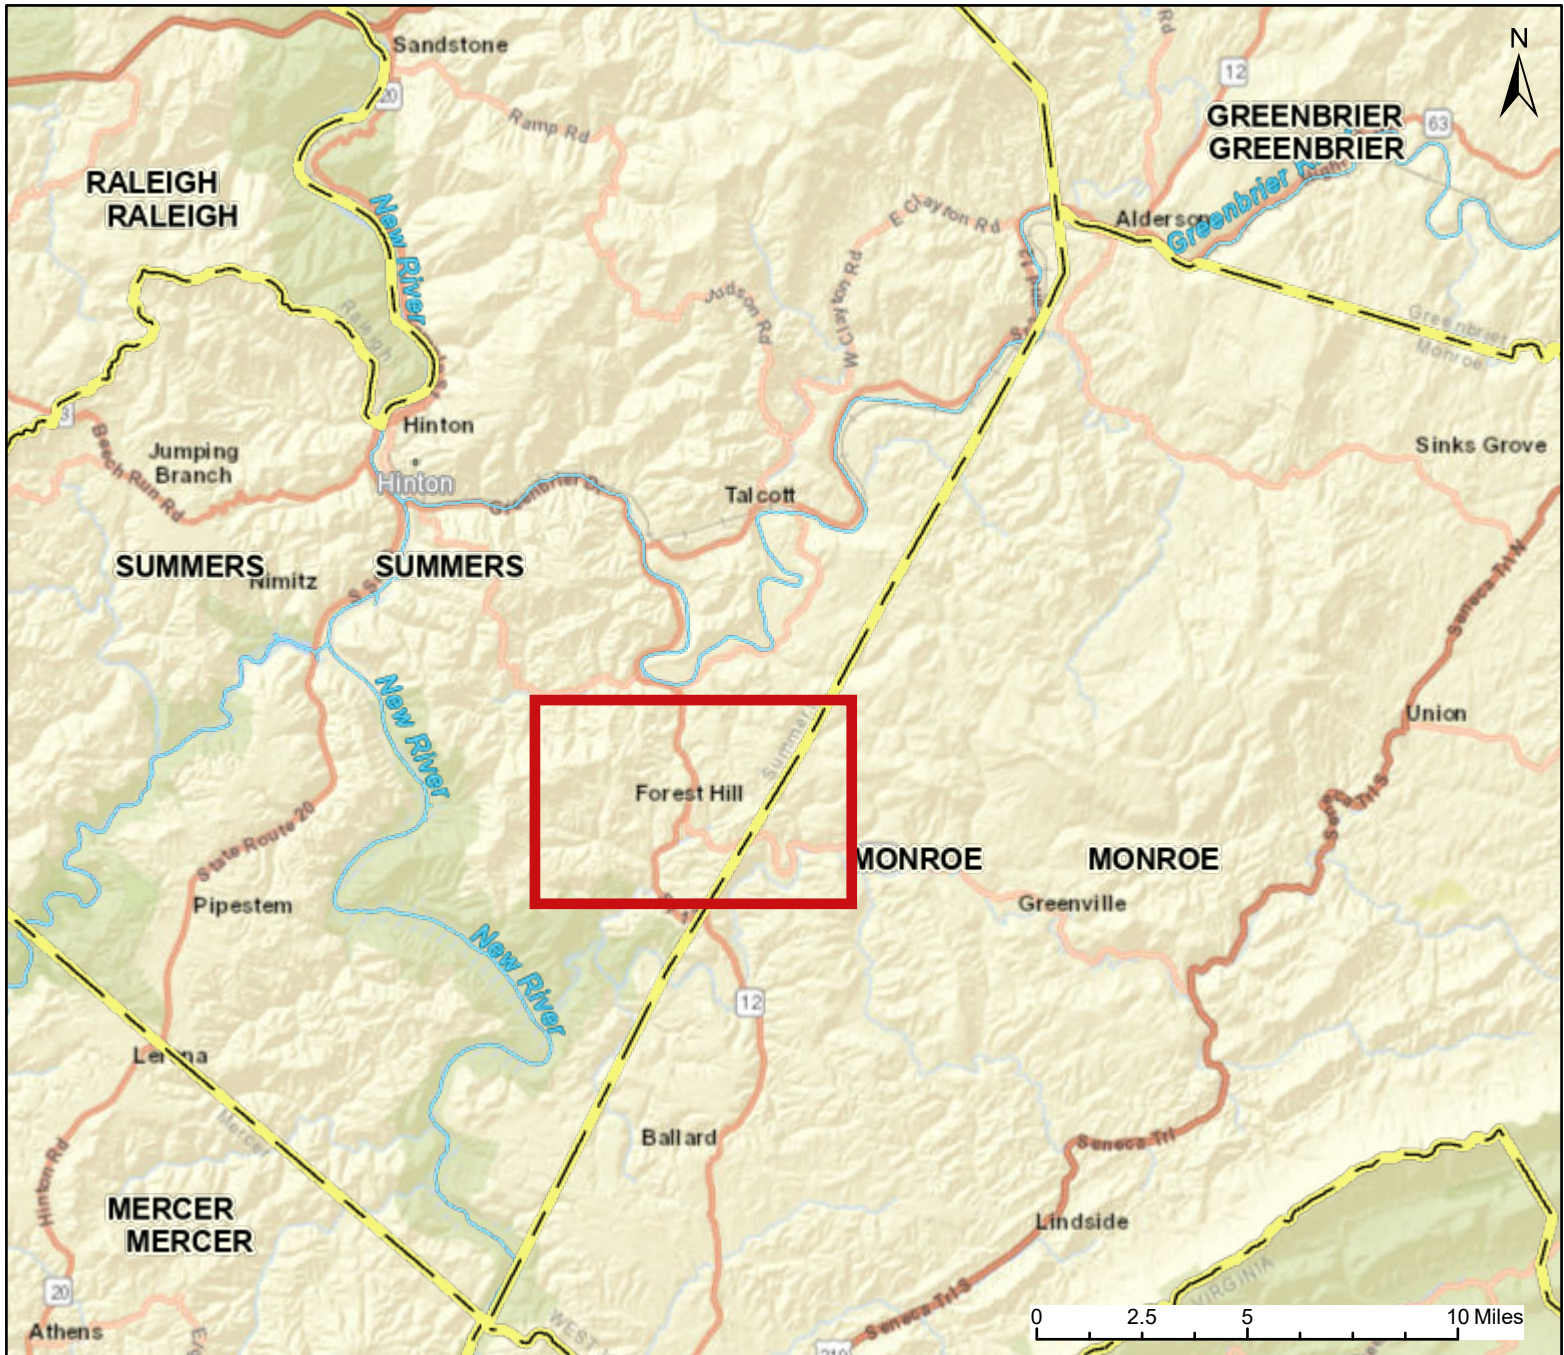

# The Smith Farm and Homeplace - Area Map

## Legend

### User Notes:

15745 WV Rt. 12  
Forest Hill  
Summers County, WV 24935

The Smith Farm and Homeplace  
Summers County, WV  
15745 WV RT 12  
Forest Hill, 24935

Google Coordinates  
37.571559, -80.789414