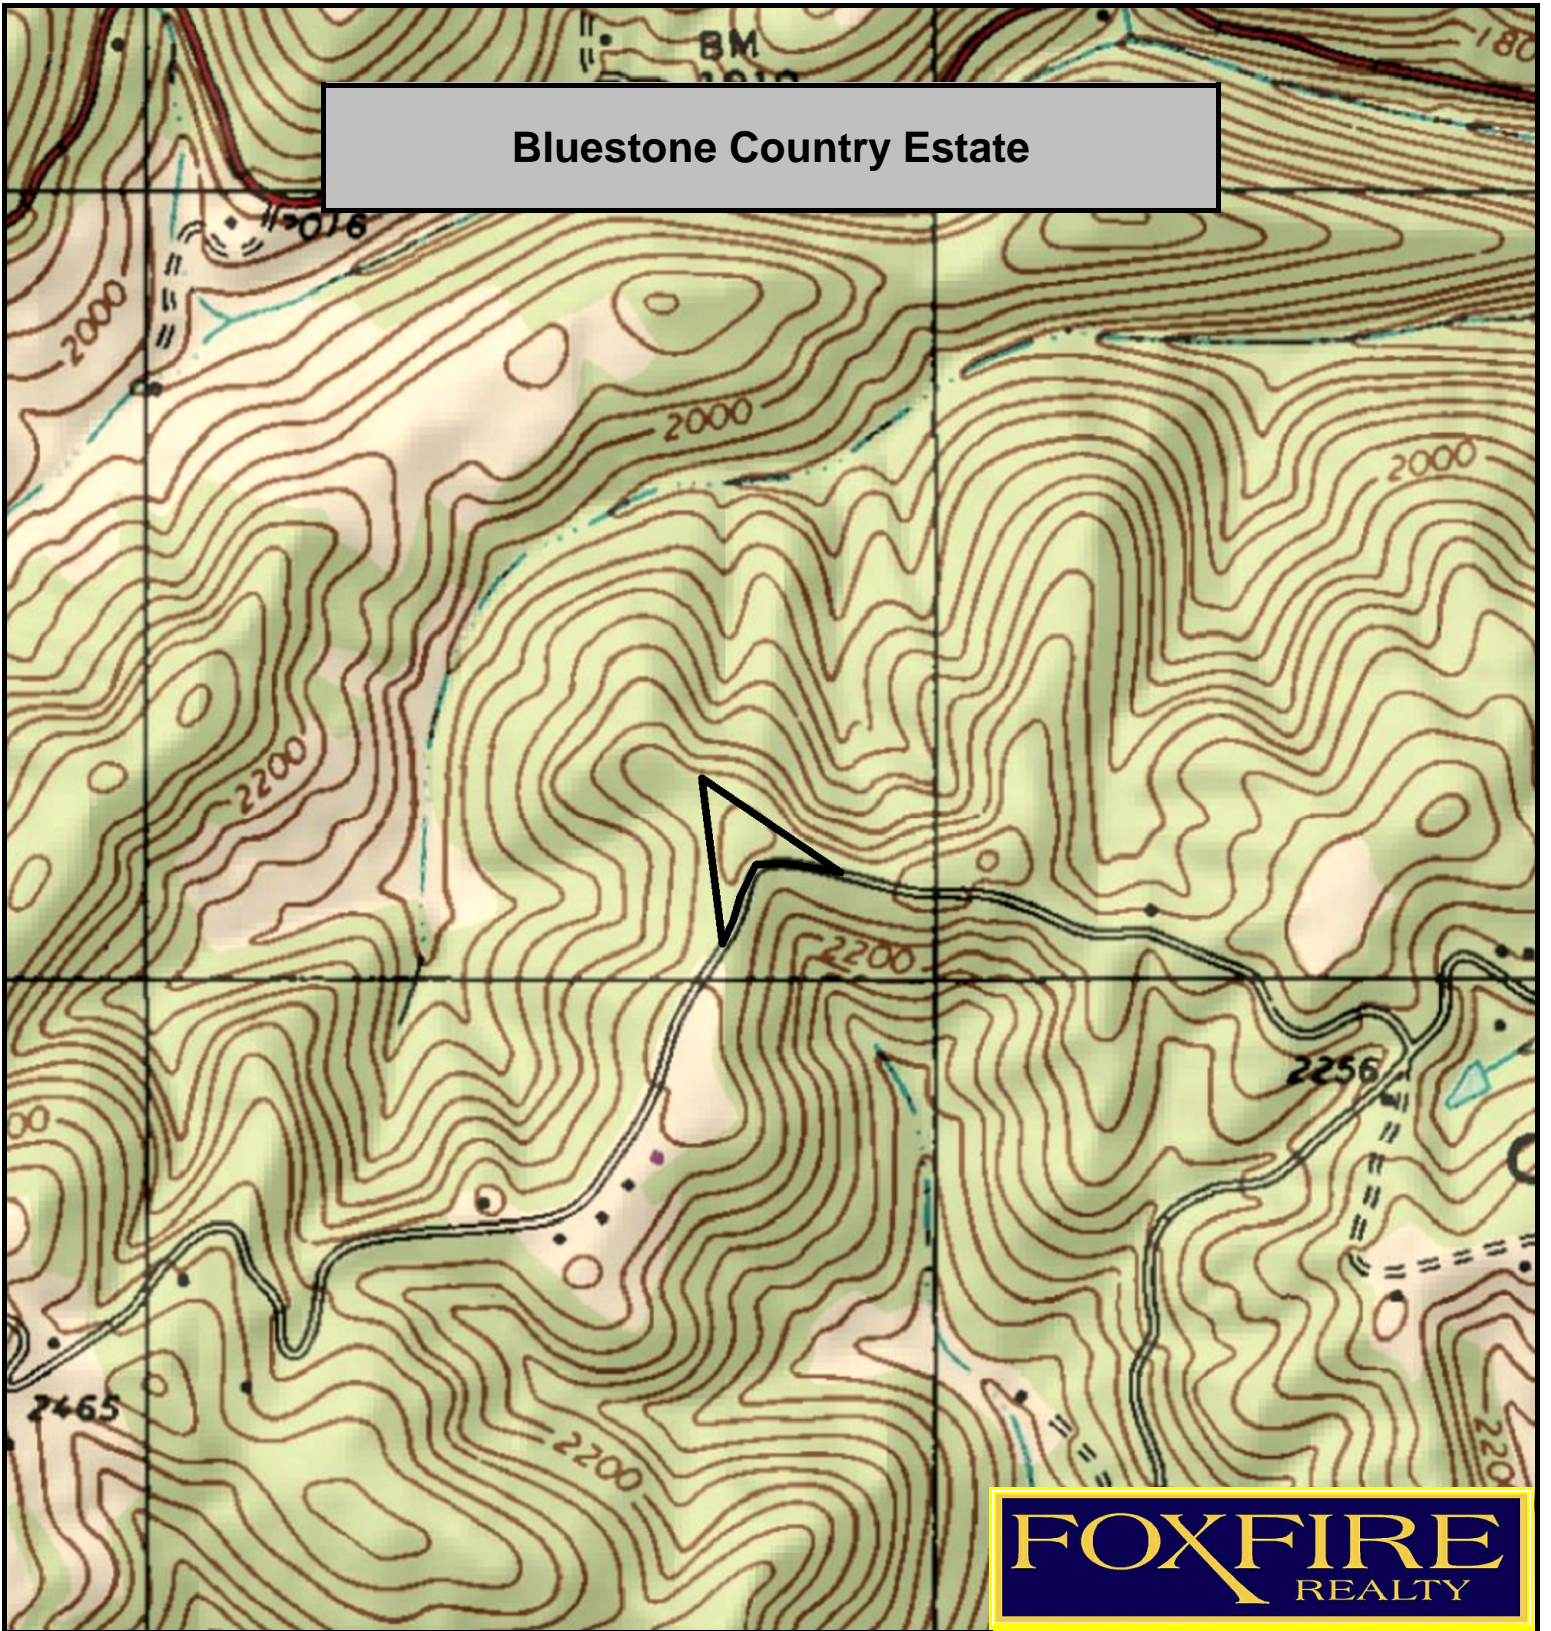

Bluestone Country Estate

FOXFIRE
REALTY

Bluestone Country Estate, Nimitz, Summers County, WV
TOPOGRAPHIC MAP
Elevation: 2300' +/-
Google Coordinates: LAT 37.643651 (N), LON -80.934804 (W)
This map is for general location purposes only. Consult a licensed land
surveyor for actual boundary location and acreage.

RICHARD GRIST, Broker - Auctioneer - Forester
304.646.8837 Richard@Foxfirenation.com
WWW.FOXFIRENATION.COM

FOR TOPO MAP SCALE 1:9600 1 INCH = 800 FT.