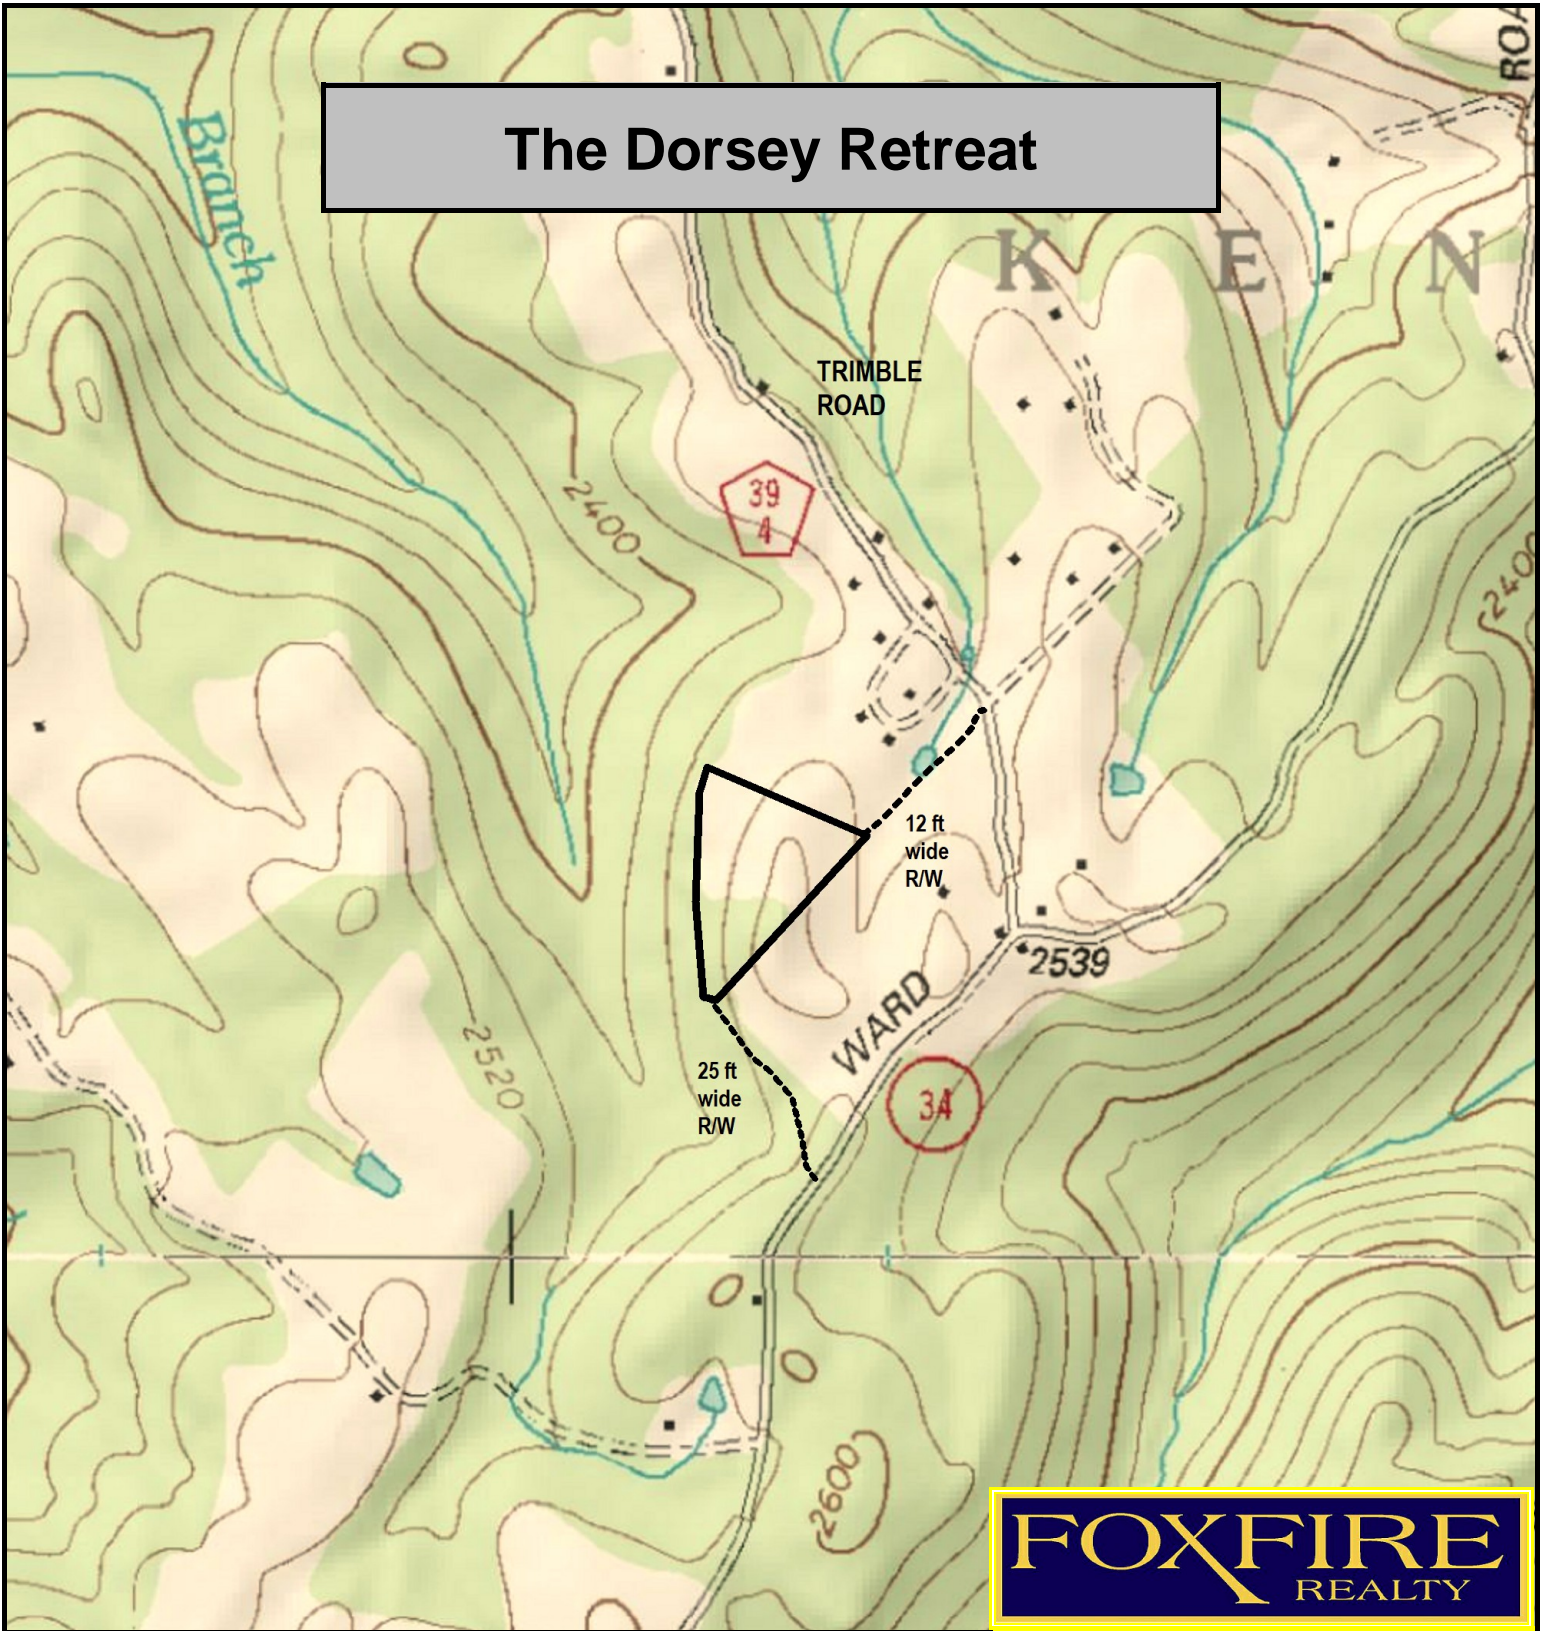

The Dorsey Retreat

FOXFIRE
REALTY

The Dorsey Retreat, Nicholas County, WV
 TOPOGRAPHIC MAP
 Elevation Range: 2480' - 2560' +/-
 Google Coordinates: LAT 38.254973 (N), LON -80.702959 (W)
 This map is for general location purposes only. Consult a licensed land surveyor for actual boundary location and acreage.