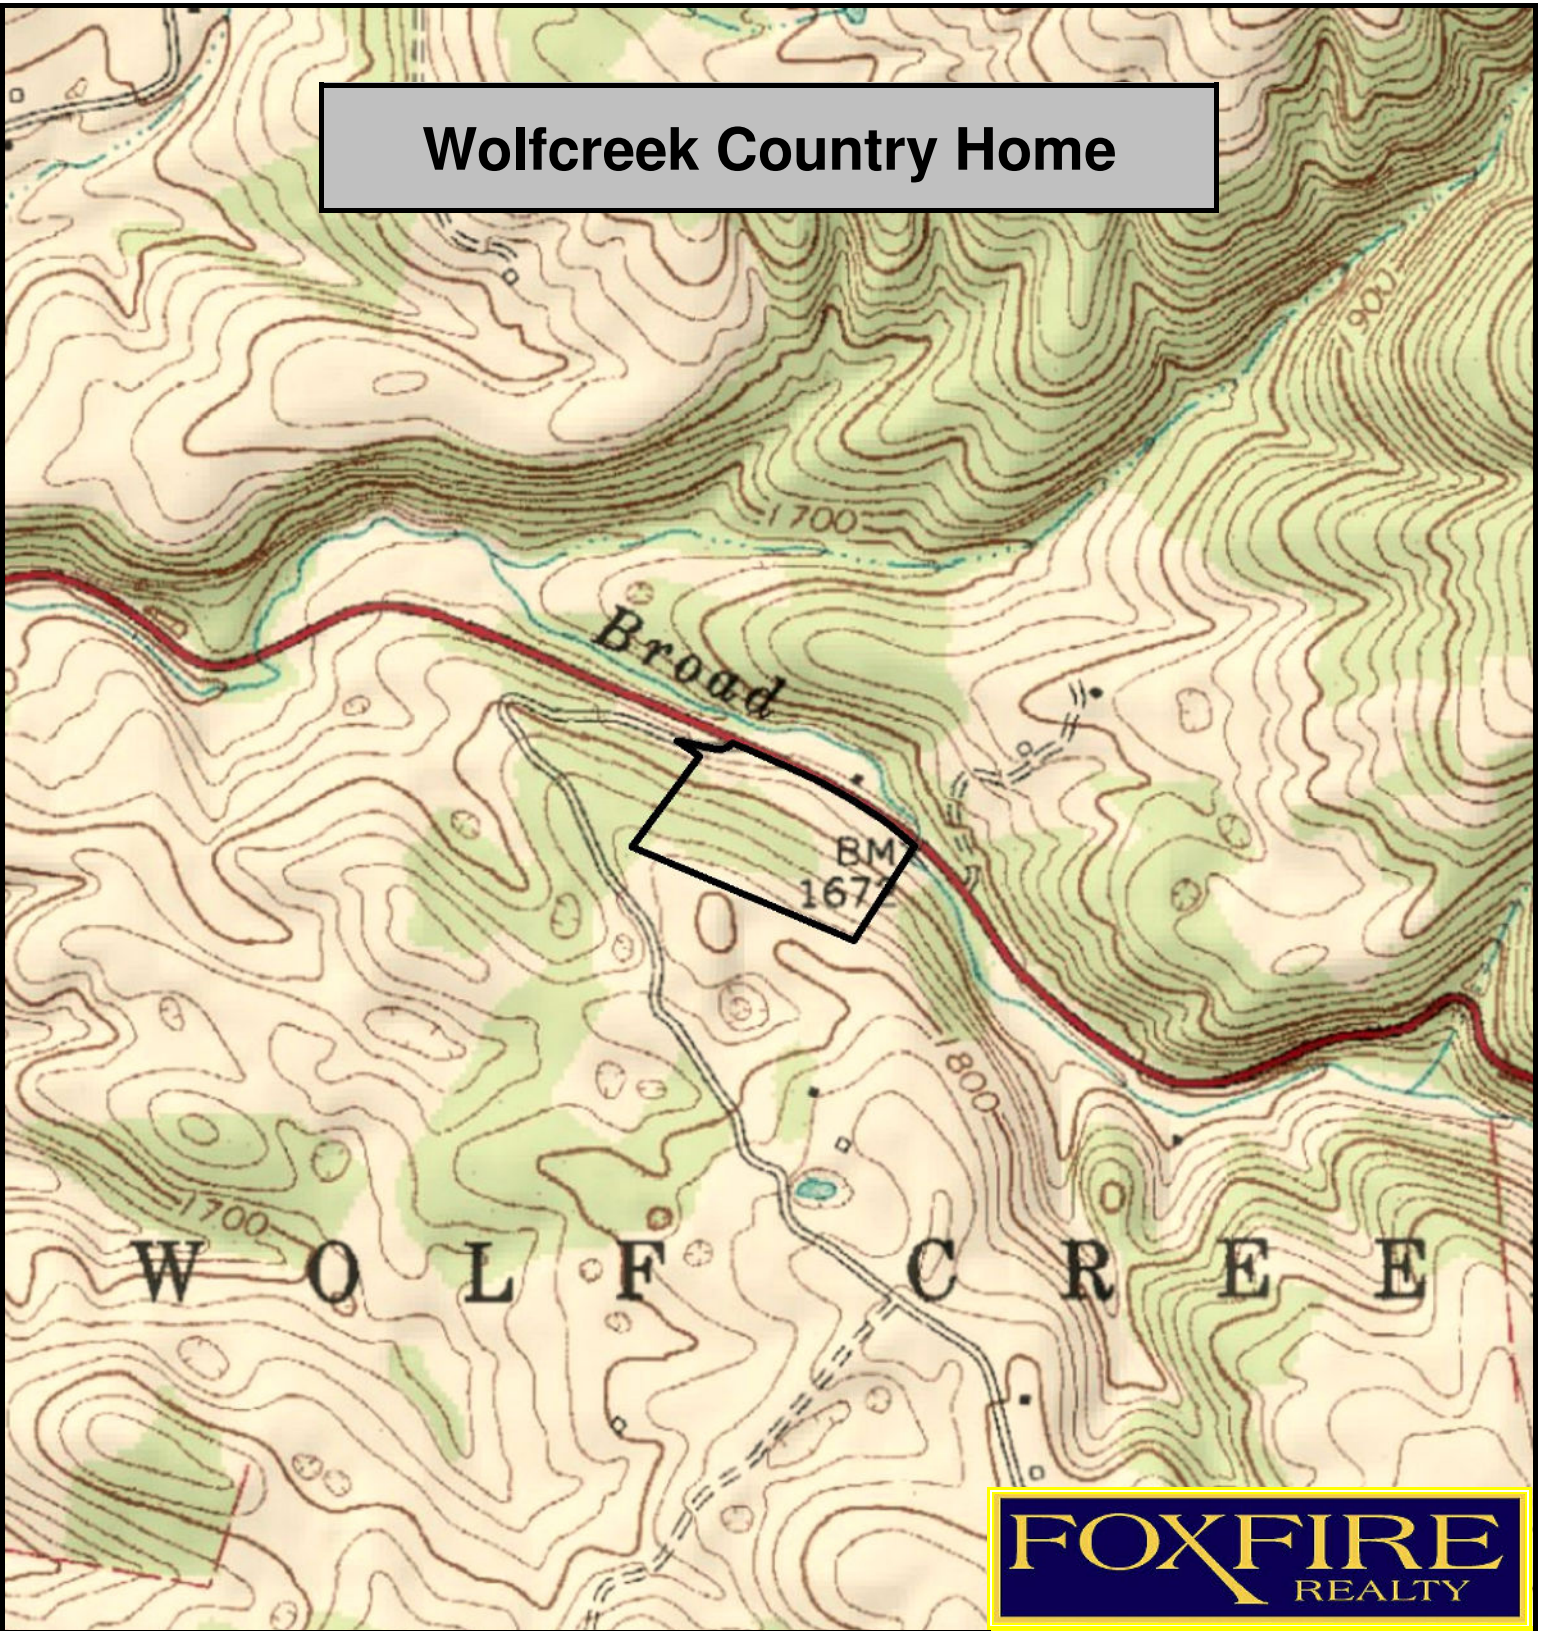

# Wolfcreek Country Home

**FOXFIRE**  
REALTY

Wolfcreek Country Home, Monroe County, WV  
TOPOGRAPHIC MAP  
Elevation Range: 1671 - 1763' +/-  
Google Coordinates: LAT 37.661941(N), LON -80.607592 (W)  
This map is for general location purposes only. Consult a licensed land surveyor for actual boundary location and acreage.