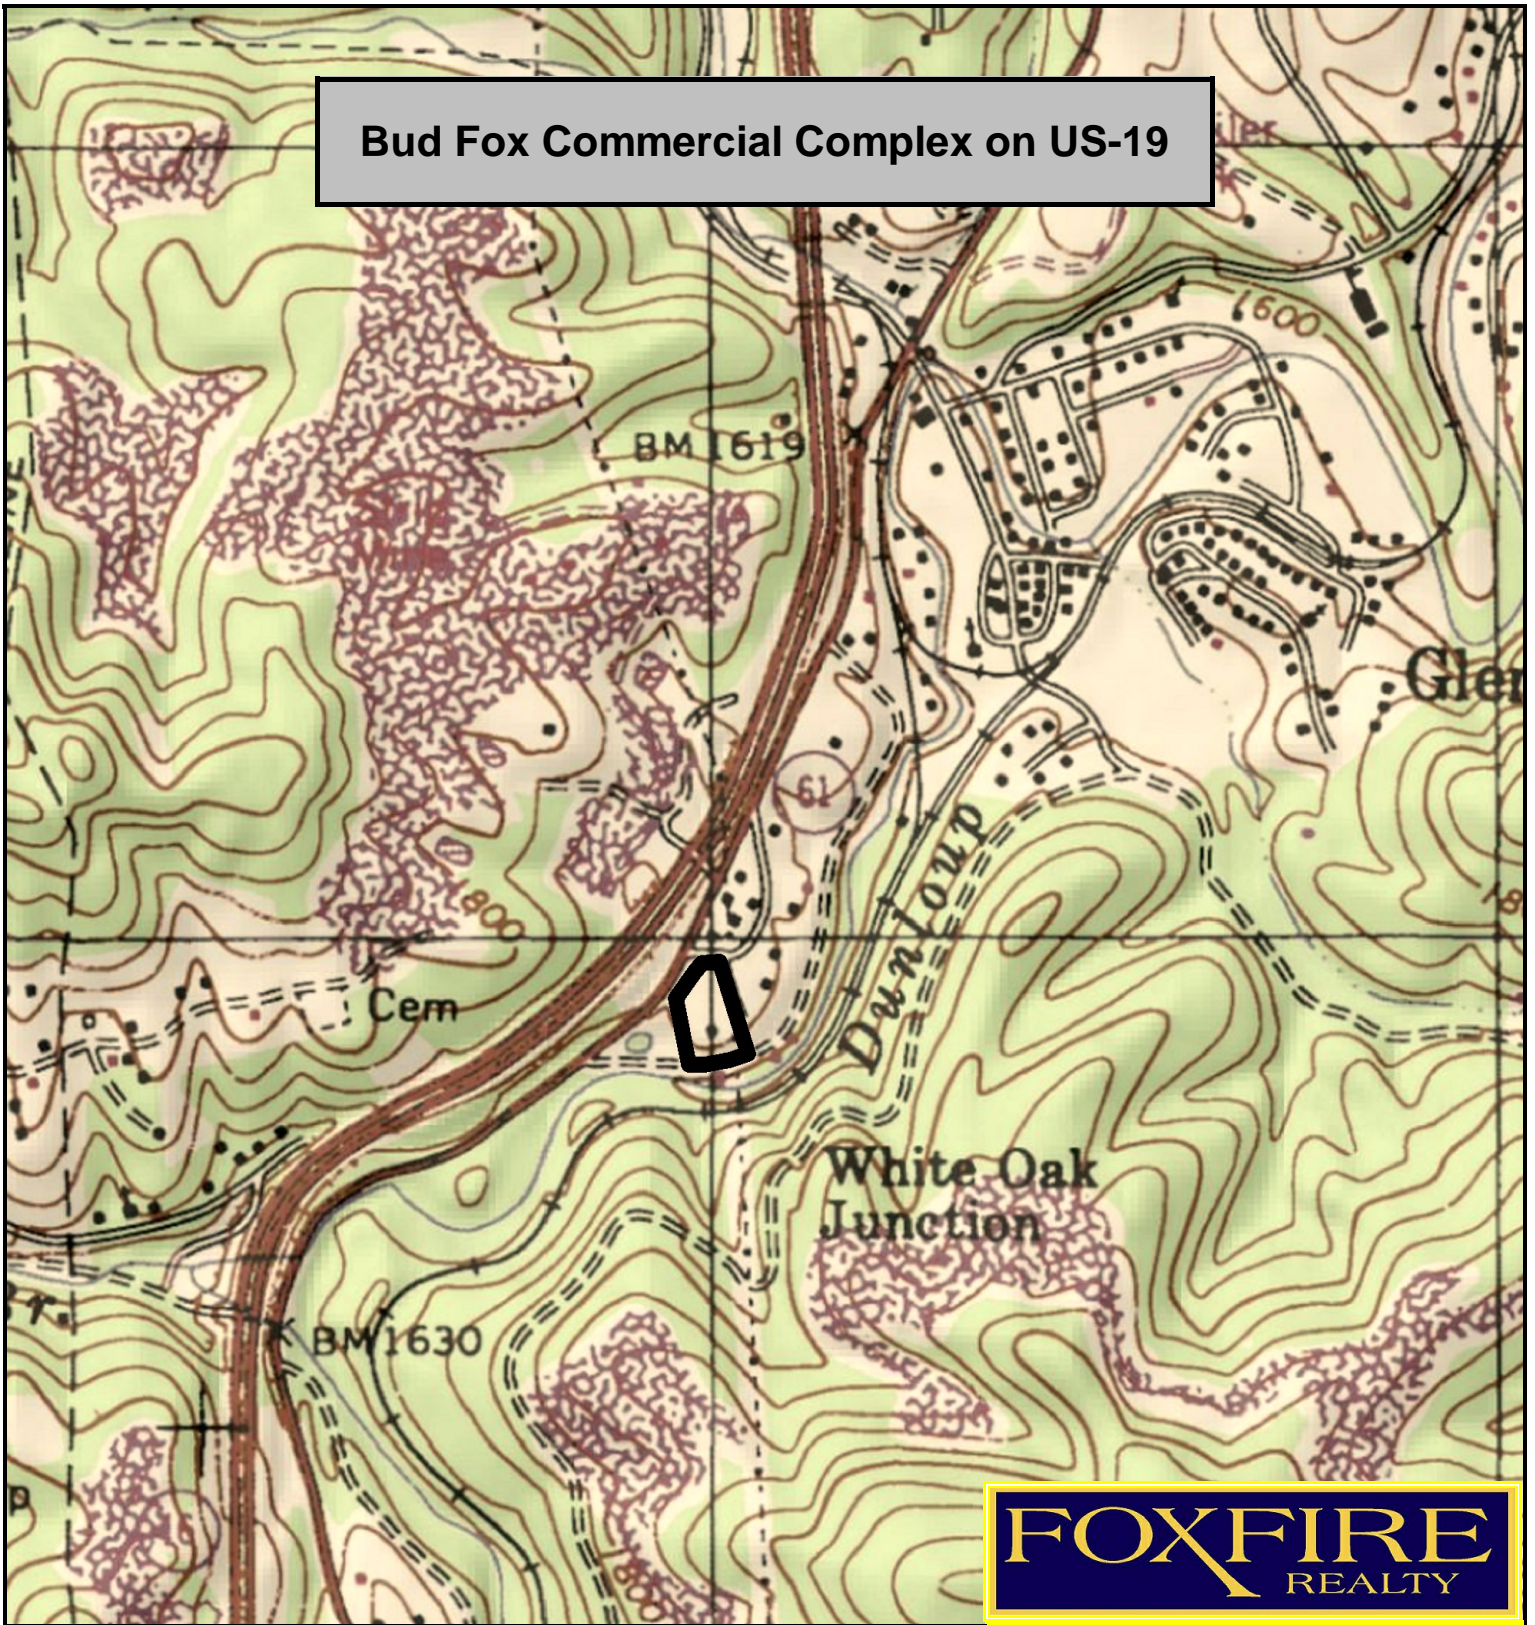

Bud Fox Commercial Complex on US-19

FOX FIRE
REALTY

Bud Fox Commercial Complex on US-19, Fayette County, WV
TOPOGRAPHIC MAP
Elevation Range: 1630' - 1645' +/-
Google Coordinates: LAT 37.921640 (N), LON -81.159145 (W)
This map is for general location purposes only. Consult a licensed land
surveyor for actual boundary location and acreage.