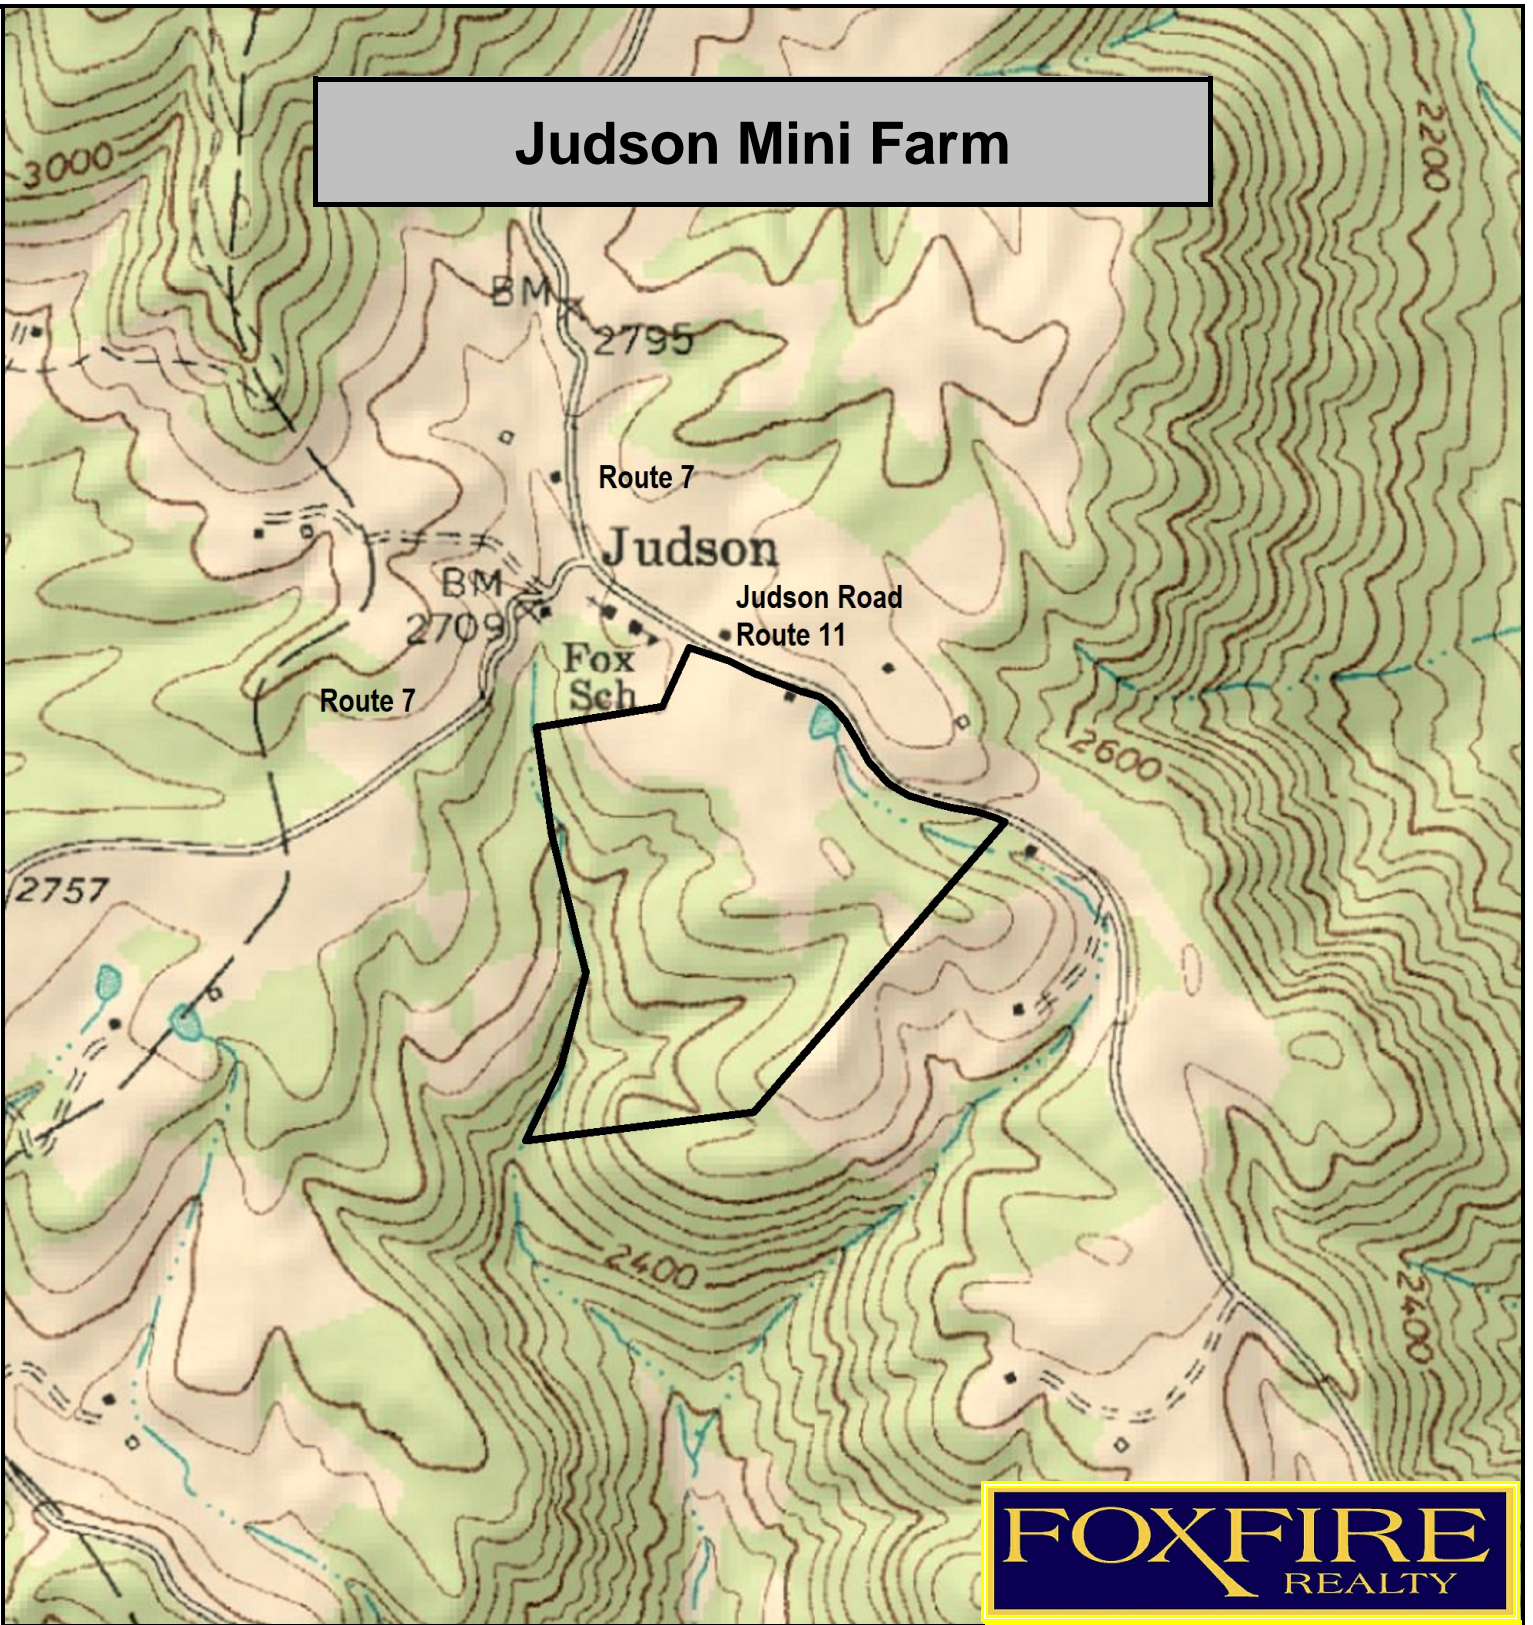

Judson Mini Farm

FOX FIRE
REALTY

Judson Mini Farm, Summers County, WV
TOPOGRAPHIC MAP
Elevation Range: 2459' - 2744' +/-
Google Coordinates: LAT 37.709691 (N), LON -80.772495 (W)
This map is for general location purposes only. Consult a licensed land surveyor for actual boundary location and acreage.
PROPERTY DEPICTION DERIVED FROM SURVEY INFORMATION.