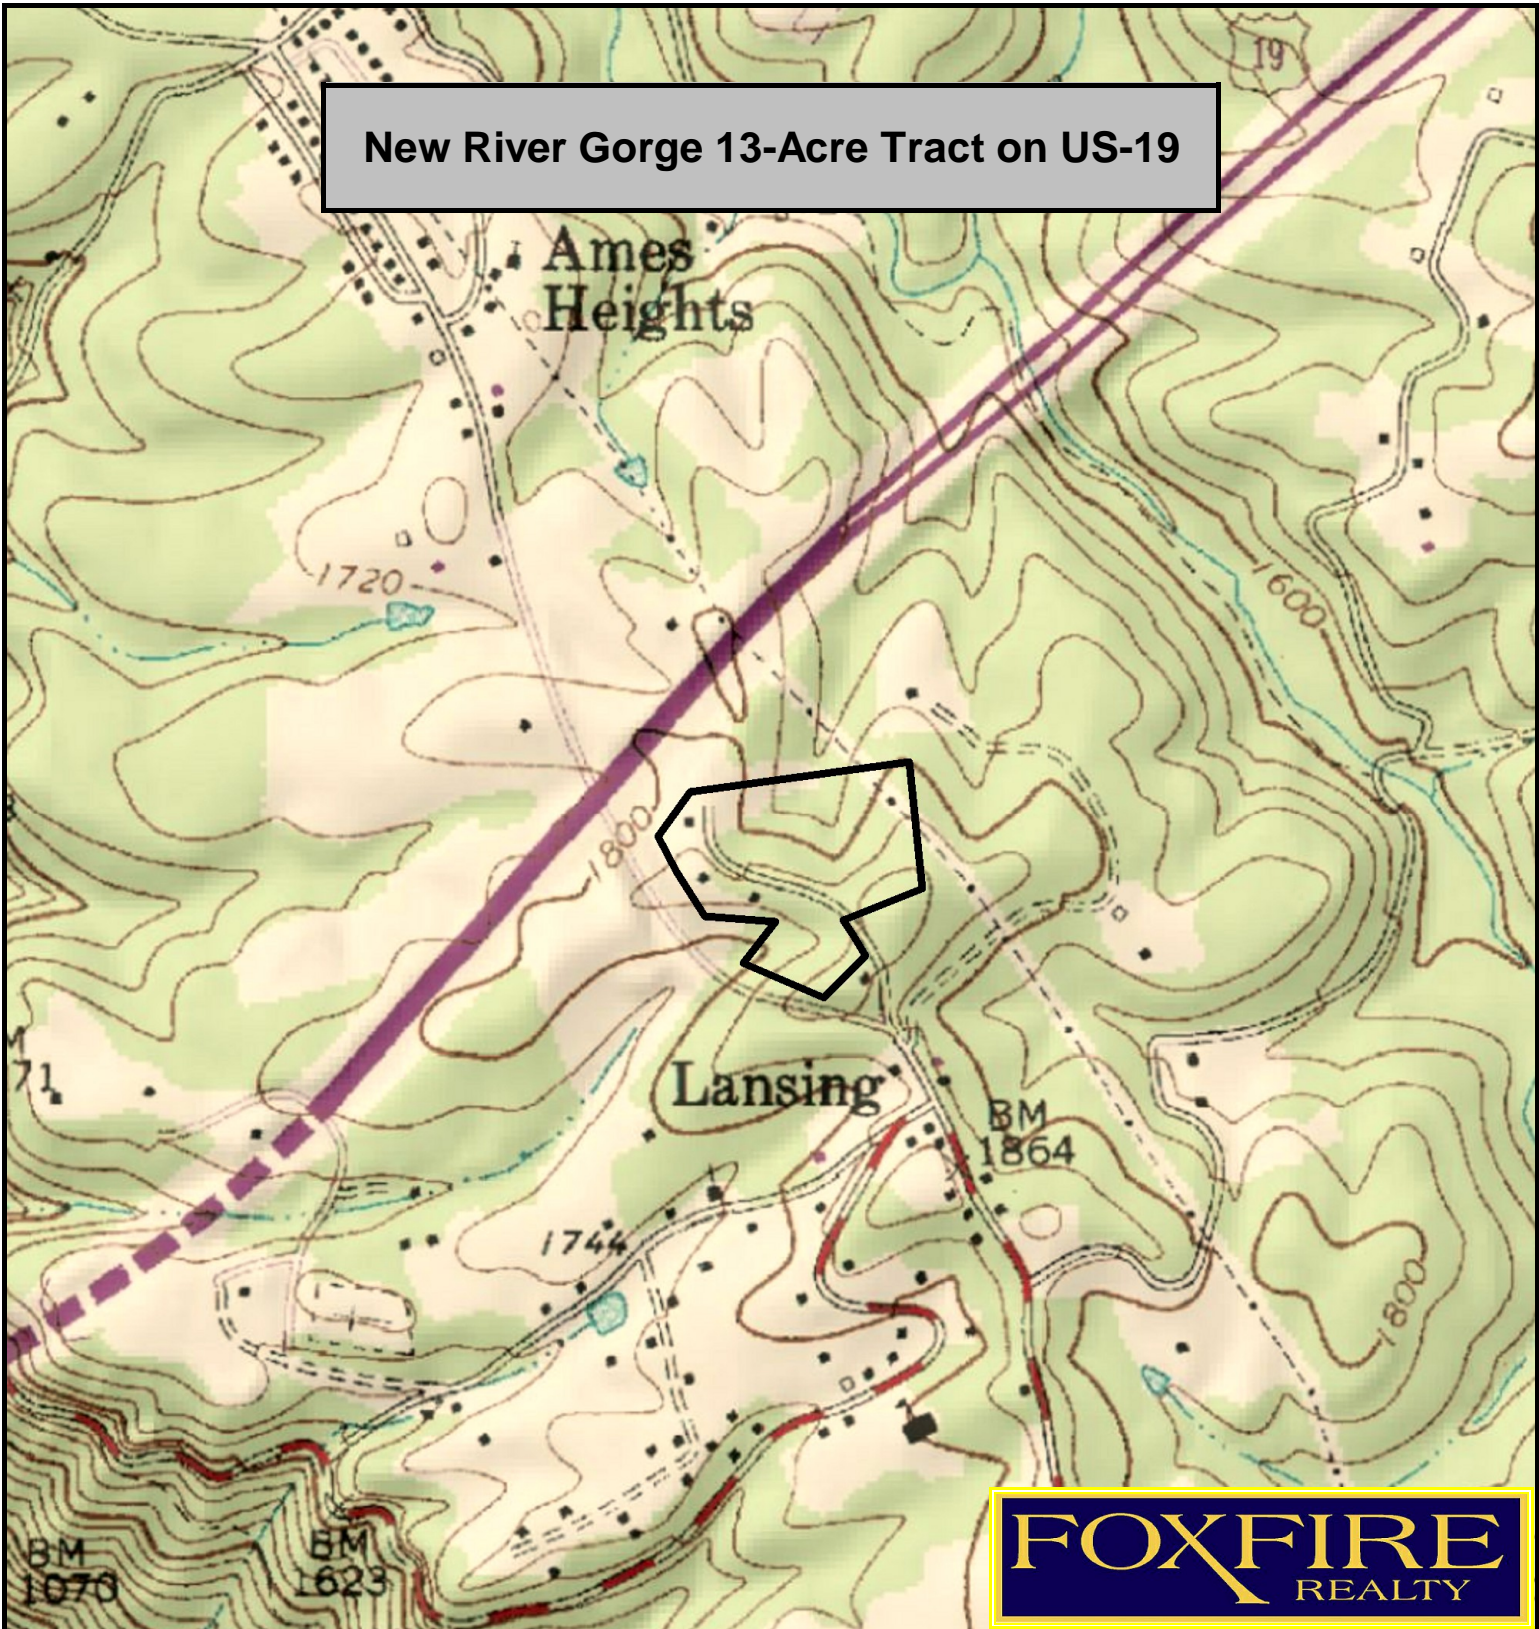

**New River Gorge 13-Acre Tract on US-19**

**FOXFIRE**  
REALTY

New River Gorge 13-Ac Tr, Fayette County, WV  
TOPOGRAPHIC MAP  
Elevation Range: 1756' - 1898' +/-  
Google Coordinates: LAT 38.076064 (N), LON -81.069068 (W)  
This map is for general location purposes only. Consult a licensed land surveyor for actual boundary location and acreage.

**RICHARD GRIST, Broker - Auctioneer - Forester**  
304.646.8837 Richard@Foxfirenation.com  
[WWW.FOXFIRENATION.COM](http://WWW.FOXFIRENATION.COM)

FOR TOPO MAP      SCALE 1:9600      1 INCH = 800 FT.